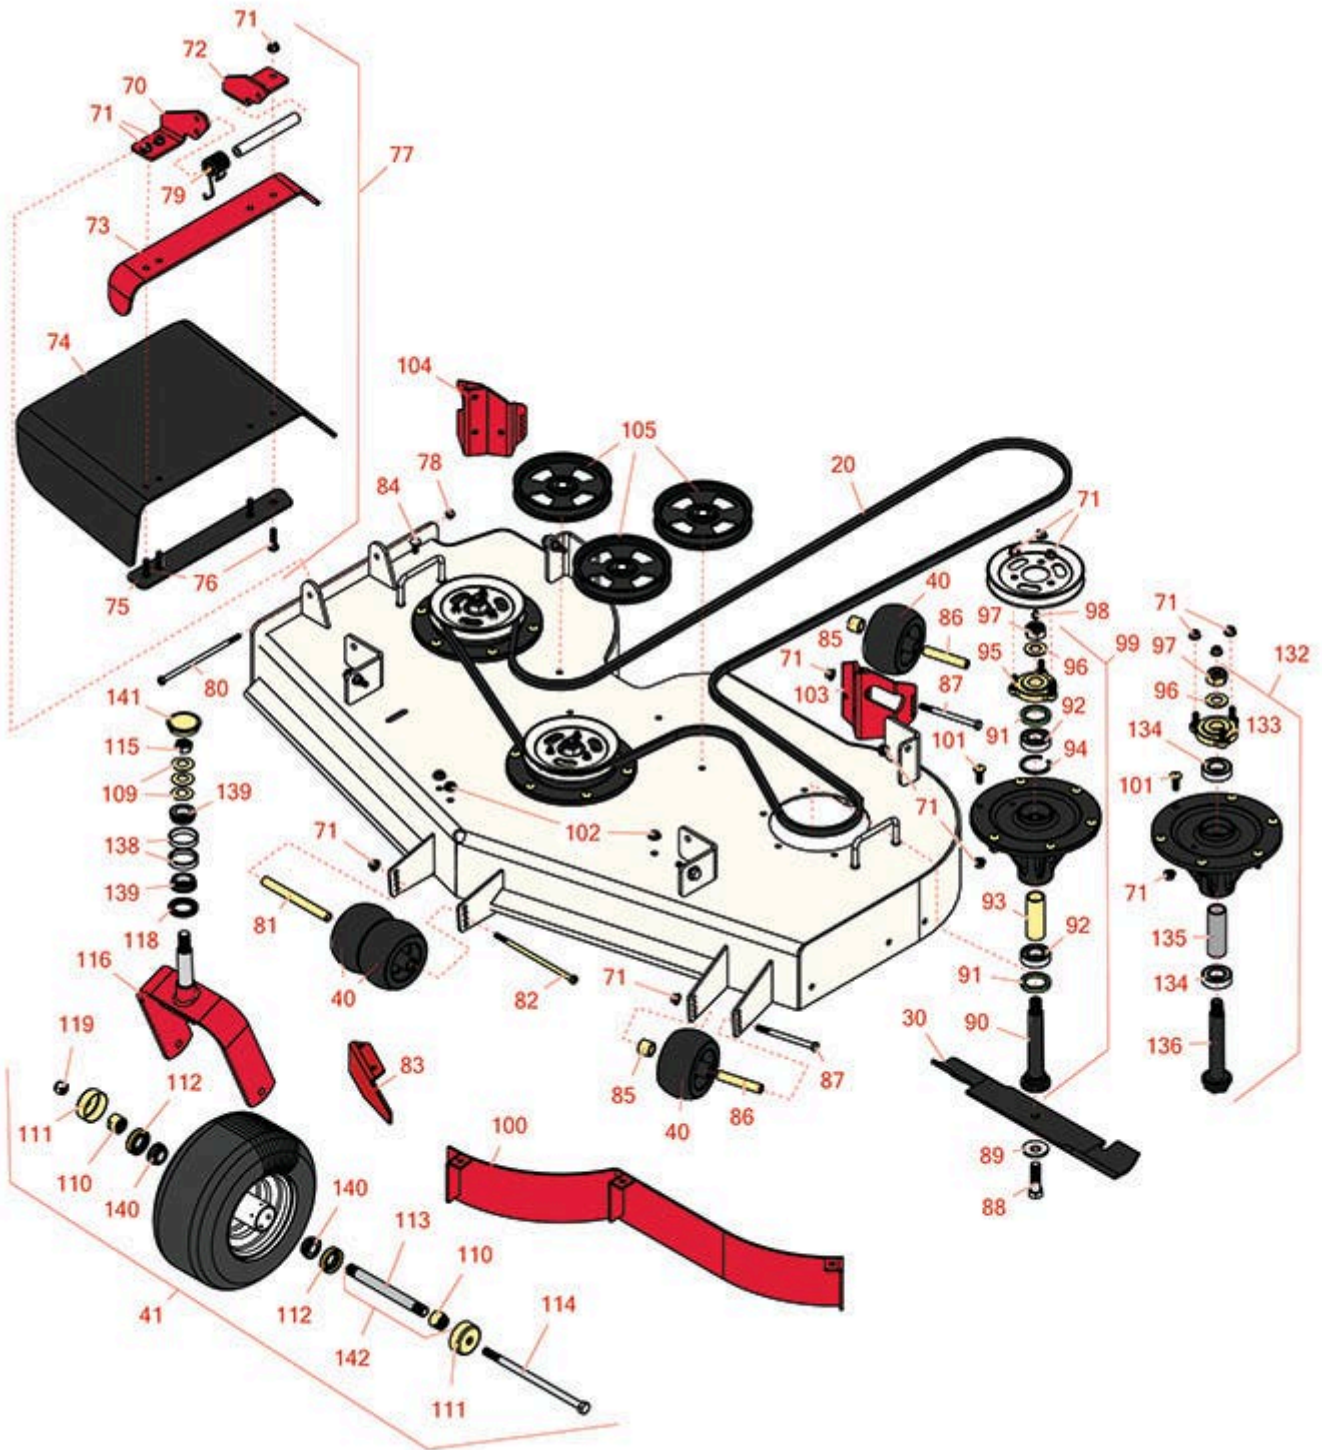

Replaces Toro Z Master Professional 7000 Parts

Zero Turn Mower with 152cm Deck - Model 74265TE
152cm Side Discharge Deck

All original equipment manufacturers names and part numbers are used for identification purposes only, and we are in no way implying that our products are original equipment parts. Prices subject to change without notice.

Replaces Toro Z Master Professional 7000 Parts

Zero Turn Mower with 152cm Deck - Model 74265TE
152cm Side Discharge Deck

Item No	R&R Part No.	OEM Part No.	Description	Qty Req	Order Quantity
Belts					
20	R114-4420	114-4420	Belt - V	1	
Rotary Blades					
30	R105-7718-03	105-7718-03	Mower Blade - 20.5 in High-Flow	3	
30	R108-1114	108-1114	Mower Blade Kit - 20.5 in High-Flow Set/6	1	
30	R105-7716-03	105-7716-03	Mower Blade - 20.5 in Lo-Flow	3	
30	R108-1128	108-1128	Mower Blade Kit - 20.5 in Lo-Flow Set/6	1	
30	R105-7715-03	105-1115-03, 105-7715-03	Mower Blade - 20.5 in Mid-Flow	3	
30	R108-1123	108-1123	Mower Blade Kit - 20.5 in Mid-Flow Set/6	1	
30	R105-7777-03	105-7777-03	Mower Blade - 20.5 in Recycler	3	
30	R110-0405	110-0405	Mower Blade Kit - 20.5 in Recycler Set/6	1	
30	R105-8777-03	105-8777-03	Mower Blade - 20.5 in Mulcher	3	
30	R108-1115	108-1115	Mower Blade Kit - 20.5 in Mulcher Set/6	1	
Wheels					
40	R68-2730	1-603299, 68-2730	Wheel - Anti Scalp	6	
41	R109-9127	109-9125, 109-9127	Tire & Wheel - 13x6.50-6 Flat Free	2	
Other Parts Available					
70	R106-3253-01	106-3253-01	Plate-Hinge, Front	1	
71	R104-8301	104-8301, 104-9301, 109-6658, 133-7570	Locknut - 3/8-16 Nylon Flanged	44	