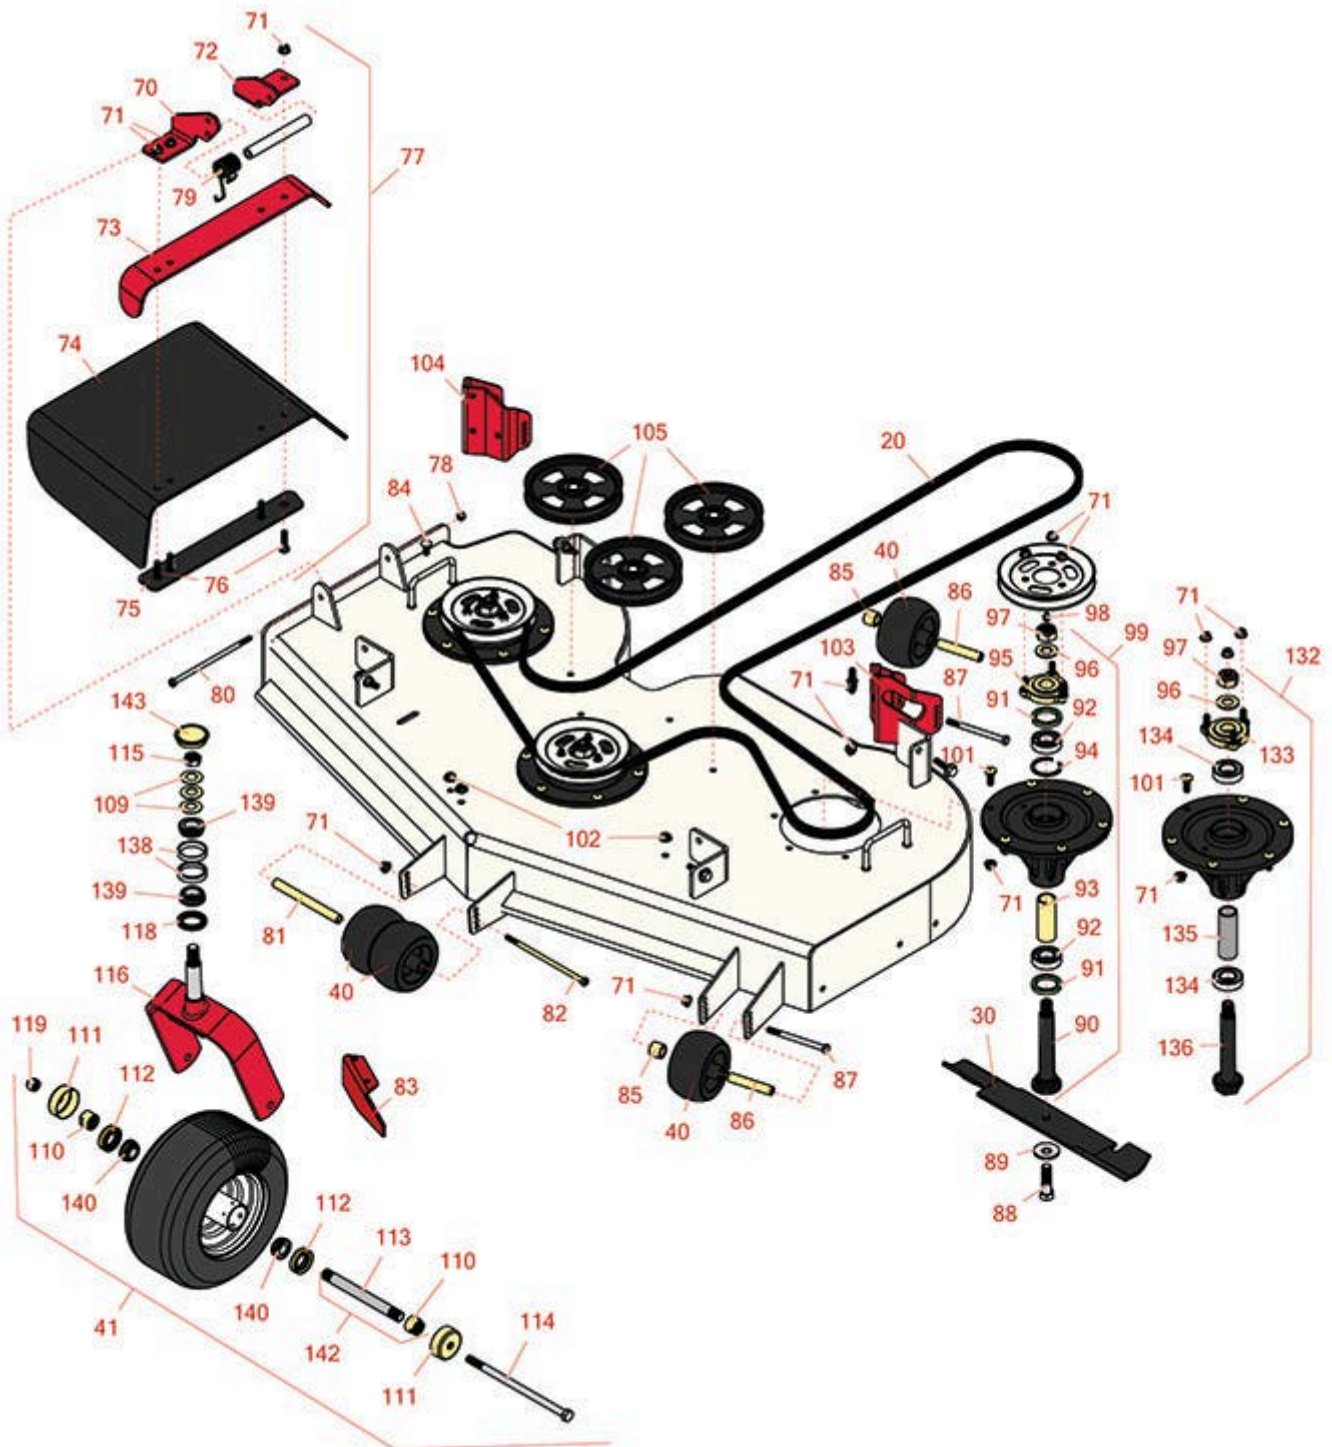

# Replaces Toro Z Master Professional 7000 Parts

Zero Turn Mower with 52in Deck - Model 74264TE  
52in Side Discharge Deck

All original equipment manufacturers names and part numbers are used for identification purposes only, and we are in no way implying that our products are original equipment parts. Prices subject to change without notice.

# Replaces Toro Z Master Professional 7000 Parts

Zero Turn Mower with 52in Deck - Model 74264TE  
52in Side Discharge Deck

Item No	R&R Part No.	OEM Part No.	Description	Qty Req	Order Quantity
<b>Belts</b>					
20	<b>R108-5951</b>	108-5951	Belt- V	1	
<b>Rotary Blades</b>					
30	<b>R105-7781-03</b>	105-7781-03	Mower Blade - 18 in High-Flow	3	
30	<b>R108-1117</b>	108-1117	Mower Blade Kit - 18 in High-Flow Set/6	1	
30	<b>R105-7779-03</b>	105-7779-03	Mower Blade - 18 in Recycler	3	
30	<b>R110-0408</b>	110-0408	Mower Blade Kit - 18 in Recycler Set/6	1	
<b>Wheels</b>					
40	<b>R68-2730</b>	1-603299, 68-2730	Wheel - Anti Scalp	6	
41	<b>R109-9127</b>	109-9125, 109-9127	Tire & Wheel - 13x6.50-6 Flat Free	2	
<b>Other Parts Available</b>					
70	<b>R106-3253-01</b>	106-3253-01	Plate-Hinge, Front	1	
71	<b>R104-8301</b>	104-8301, 104-9301, 109-6658, 133-7570	Locknut - 3/8-16 Nylon Flanged	44	
72	<b>R108-4059-01</b>	108-4059-01	Plate-Hinge, Rear	1	
73	<b>R106-3246-01</b>	106-3246-01	Deflector	1	
74	<b>R151416</b>	108-5029, 110-0759, 151416	Deflector - Long	1	
75	<b>R106-3248-03</b>	106-3248-03	Strap - Discharge	1	
76	<b>R3231-4</b>	01-157-0440, 01-173-0612, 3231-4	Bolt - Carriage 3/8-16 x 1-1/2	4	