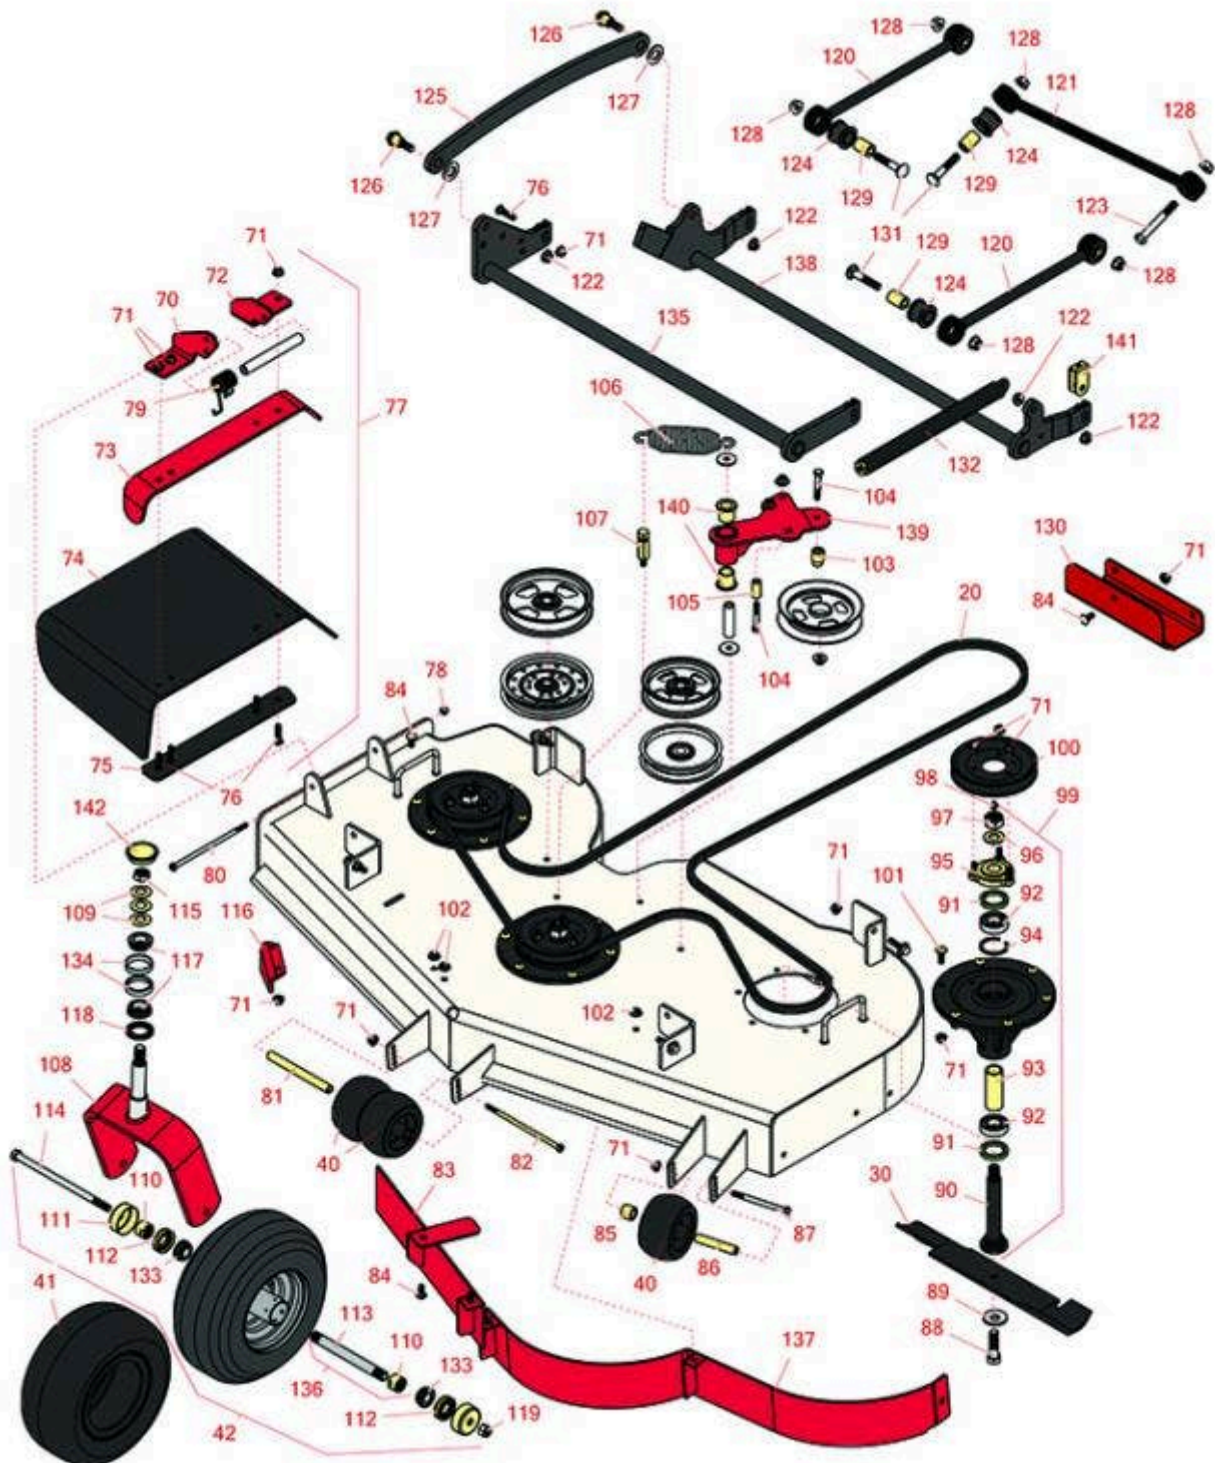

Replaces Toro Z Master Commerical

3000 Parts

Zero Turn Mower with 52in Deck - Model 78953

52in Deck Parts

All original equipment manufacturers names and part numbers are used for identification purposes only, and we are in no way implying that our products are original equipment parts. Prices subject to change without notice.

Replaces Toro Z Master Commercial 3000 Parts

Zero Turn Mower with 52in Deck - Model 78953
52in Deck Parts

Item No	R&R Part No.	OEM Part No.	Description	Qty Req	Order Quantity
Belts					
20	R115-7426	115-7426	Belt- V	1	
Blades					
30	R105-7781-03	105-7781-03	Mower Blade - 18 in High-Flow	3	
30	R108-1117	108-1117	Mower Blade Kit - 18 in High-Flow Set/6	1	
30	R105-7779-03	105-7779-03	Mower Blade - 18 in Recycler	3	
30	R110-0408	110-0408	Mower Blade Kit - 18 in Recycler Set/6	1	
Tires					
40	R68-2730	1-603299, 68-2730	Wheel - Anti Scalp	3	
41	RCT5121861	1-523009, 126-5959	Tire - 13x6.50-6 Nhs (4 Ply) Carlisle Smooth	2	
41	R127-9540	127-9540	Tire & Wheel - 13x6.50-6 Pneumatic	2	
Other Parts Available					
70	R106-3253-01	106-3253-01	Plate-Hinge, Front	1	
71	R104-8301	104-8301, 104-9301, 109-6658, 133-7570	Locknut - 3/8-16 Nylon Flanged	48	
72	R108-4059-01	108-4059-01	Plate-Hinge, Rear	1	
73	R106-3246-01	106-3246-01	Deflector	1	
74	R151416	108-5029, 110-0759, 151416	Deflector - Long	1	
75	R106-3248-03	106-3248-03	Strap - Discharge	1	