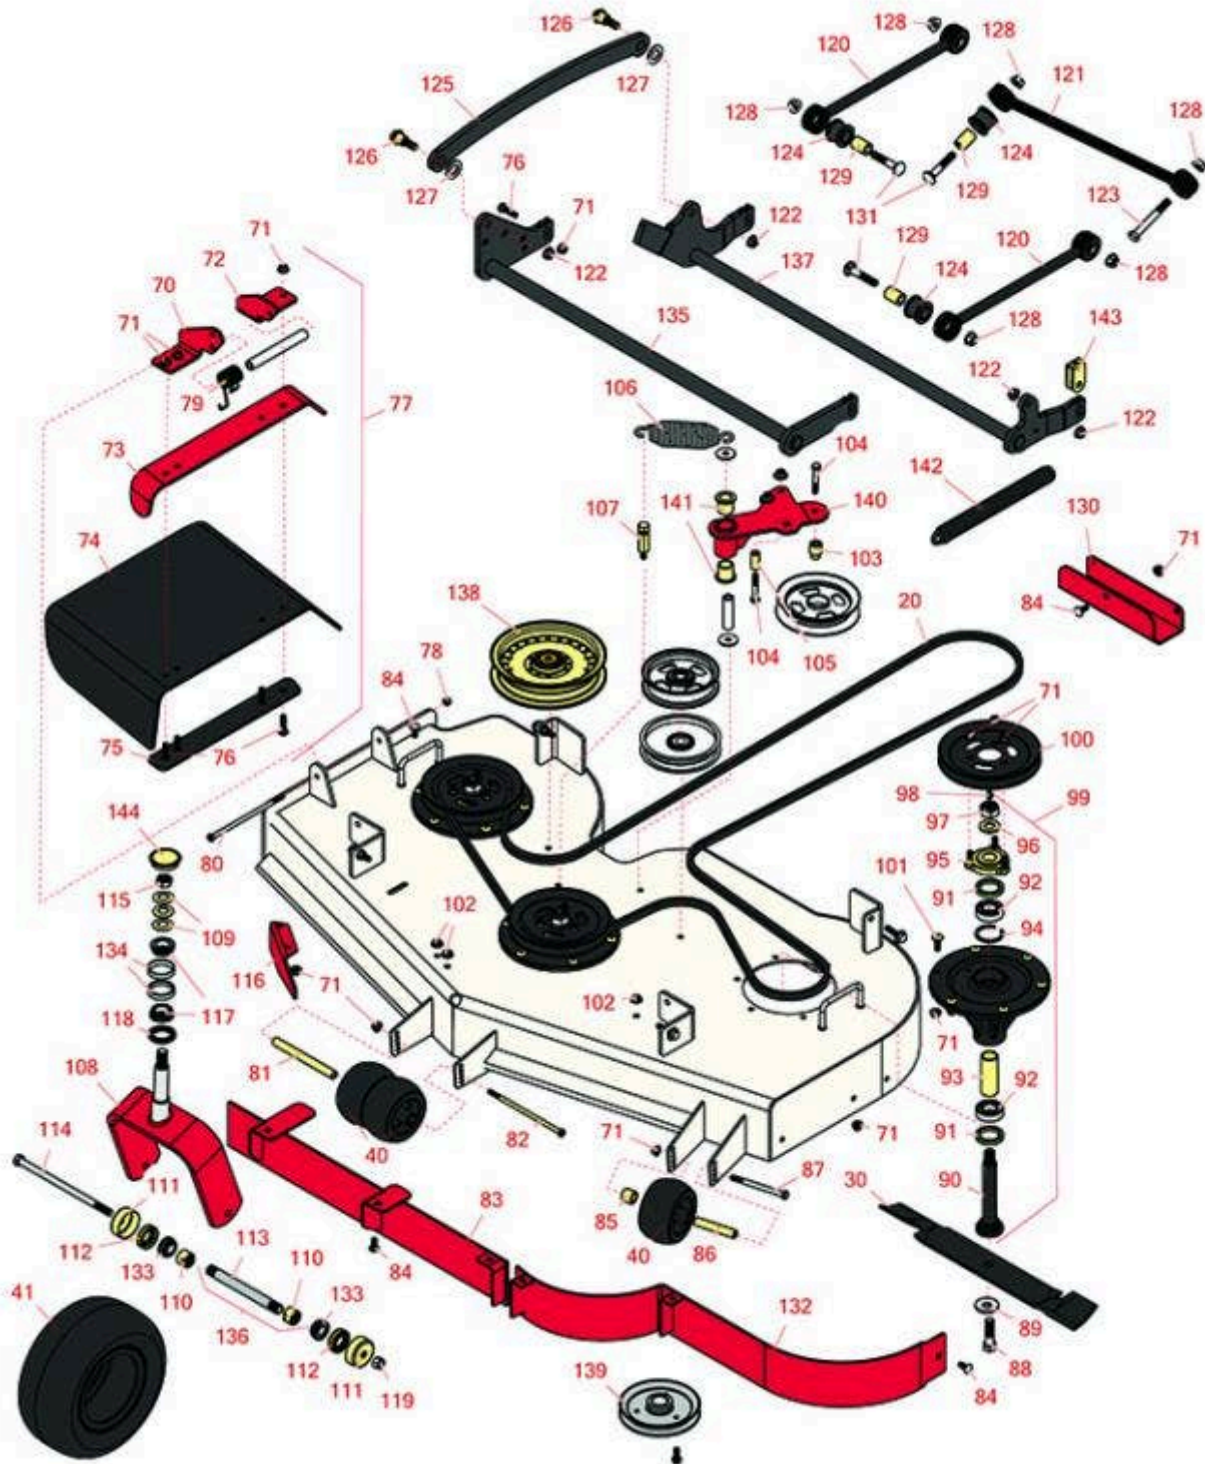

# Replaces Toro Z Master Commercial 3000 Parts

Zero Turn Mower with 60in Deck - Model 74996  
60in Side Discharge Deck

All original equipment manufacturers names and part numbers are used for identification purposes only, and we are in no way implying that our products are original equipment parts. Prices subject to change without notice.

# Replaces Toro Z Master Commercial 3000 Parts

Zero Turn Mower with 60in Deck - Model 74996  
60in Side Discharge Deck

Item No	R&R Part No.	OEM Part No.	Description	Qty Req	Order Quantity
<b>Belts</b>					
20	<b>R114-5858</b>	114-5858	Belt - V - Deck	1	
<b>Blades</b>					
30	<b>R105-7716-03</b>	105-7716-03	Mower Blade - 20.5 in Lo-Flow	3	
30	<b>R108-1128</b>	108-1128	Mower Blade Kit - 20.5 in Lo-Flow Set/6	3	
30	<b>R105-7715-03</b>	105-1115-03, 105-7715-03	Mower Blade - 20.5 in Mid-Flow	3	
30	<b>R108-1123</b>	108-1123	Mower Blade Kit - 20.5 in Mid-Flow Set/6	3	
30	<b>R105-7718-03</b>	105-7718-03	Mower Blade - 20.5 in High-Flow	3	
30	<b>R108-1114</b>	108-1114	Mower Blade Kit - 20.5 in High-Flow Set/6	3	
30	<b>R105-7777-03</b>	105-7777-03	Mower Blade - 20.5 in Recycler	3	
30	<b>R110-0405</b>	110-0405	Mower Blade Kit - 20.5 in Recycler Set/6	3	
30	<b>R105-8777-03</b>	105-8777-03	Mower Blade - 20.5 in Mulcher	3	
30	<b>R108-1115</b>	108-1115	Mower Blade Kit - 20.5 in Mulcher Set/6	3	
<b>Tires</b>					
40	<b>R68-2730</b>	1-603299, 68-2730	Wheel - Anti Scalp	4	
41	<b>RCT5121861</b>	1-523009, 126-5959	Tire - 13x6.50-6 Nhs (4 Ply) Carlisle Smooth	2	
41	<b>R127-9540</b>	127-9540	Tire & Wheel - 13x6.50-6 Pneumatic	2	
<b>Other Parts Available</b>					
70	<b>R106-3253-01</b>	106-3253-01	Plate-Hinge, Front	1	