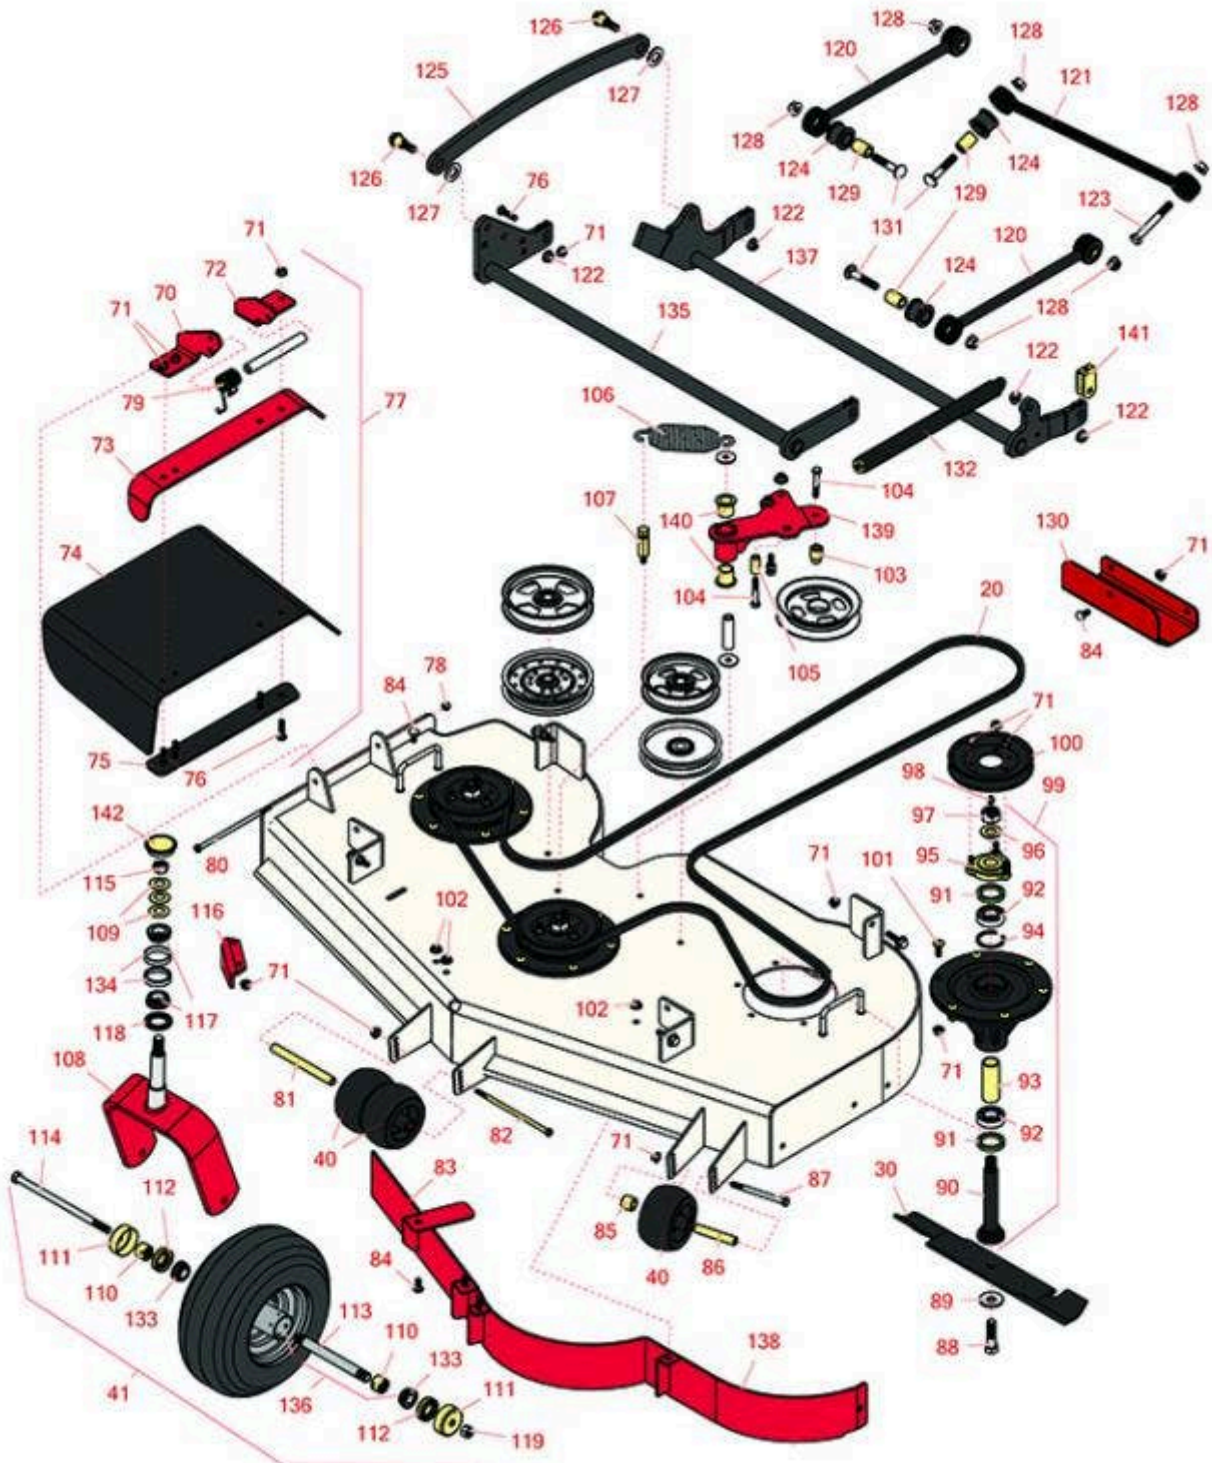

Replaces Toro Z Master Commerical 3000 Parts

Zero Turn Mower with 52in Deck - Model 74994
52in Deck Parts

All original equipment manufacturers names and part numbers are used for identification purposes only, and we are in no way implying that our products are original equipment parts. Prices subject to change without notice.

Replaces Toro Z Master Commercial 3000 Parts

Zero Turn Mower with 52in Deck - Model 74994
52in Deck Parts

Item No	R&R Part No.	OEM Part No.	Description	Qty Req	Order Quantity
Belts					
20	R115-7426	115-7426	Belt- V	1	
Blades					
30	R105-7781-03	105-7781-03	Mower Blade - 18 in High-Flow	3	
30	R108-1117	108-1117	Mower Blade Kit - 18 in High-Flow Set/6	1	
30	R105-7779-03	105-7779-03	Mower Blade - 18 in Recycler	3	
30	R110-0408	110-0408	Mower Blade Kit - 18 in Recycler Set/6	1	
Tires					
40	R68-2730	1-603299, 68-2730	Wheel - Anti Scalp	3	
41	R127-9540	127-9540	Tire & Wheel - 13x6.50-6 Pneumatic	2	
41	RCT5121861	1-523009, 126-5959	Tire - 13x6.50-6 Nhs (4 Ply) Carlisle Smooth	2	
Other Parts Available					
70	R106-3253-01	106-3253-01	Plate-Hinge, Front	1	
71	R104-8301	104-8301, 104-9301, 109-6658, 133-7570	Locknut - 3/8-16 Nylon Flanged	48	
72	R108-4059-01	108-4059-01	Plate-Hinge, Rear	1	
73	R106-3246-01	106-3246-01	Deflector	2	
74	R151416	108-5029, 110-0759, 151416	Deflector - Long	1	
75	R106-3248-03	106-3248-03	Strap - Discharge	1	