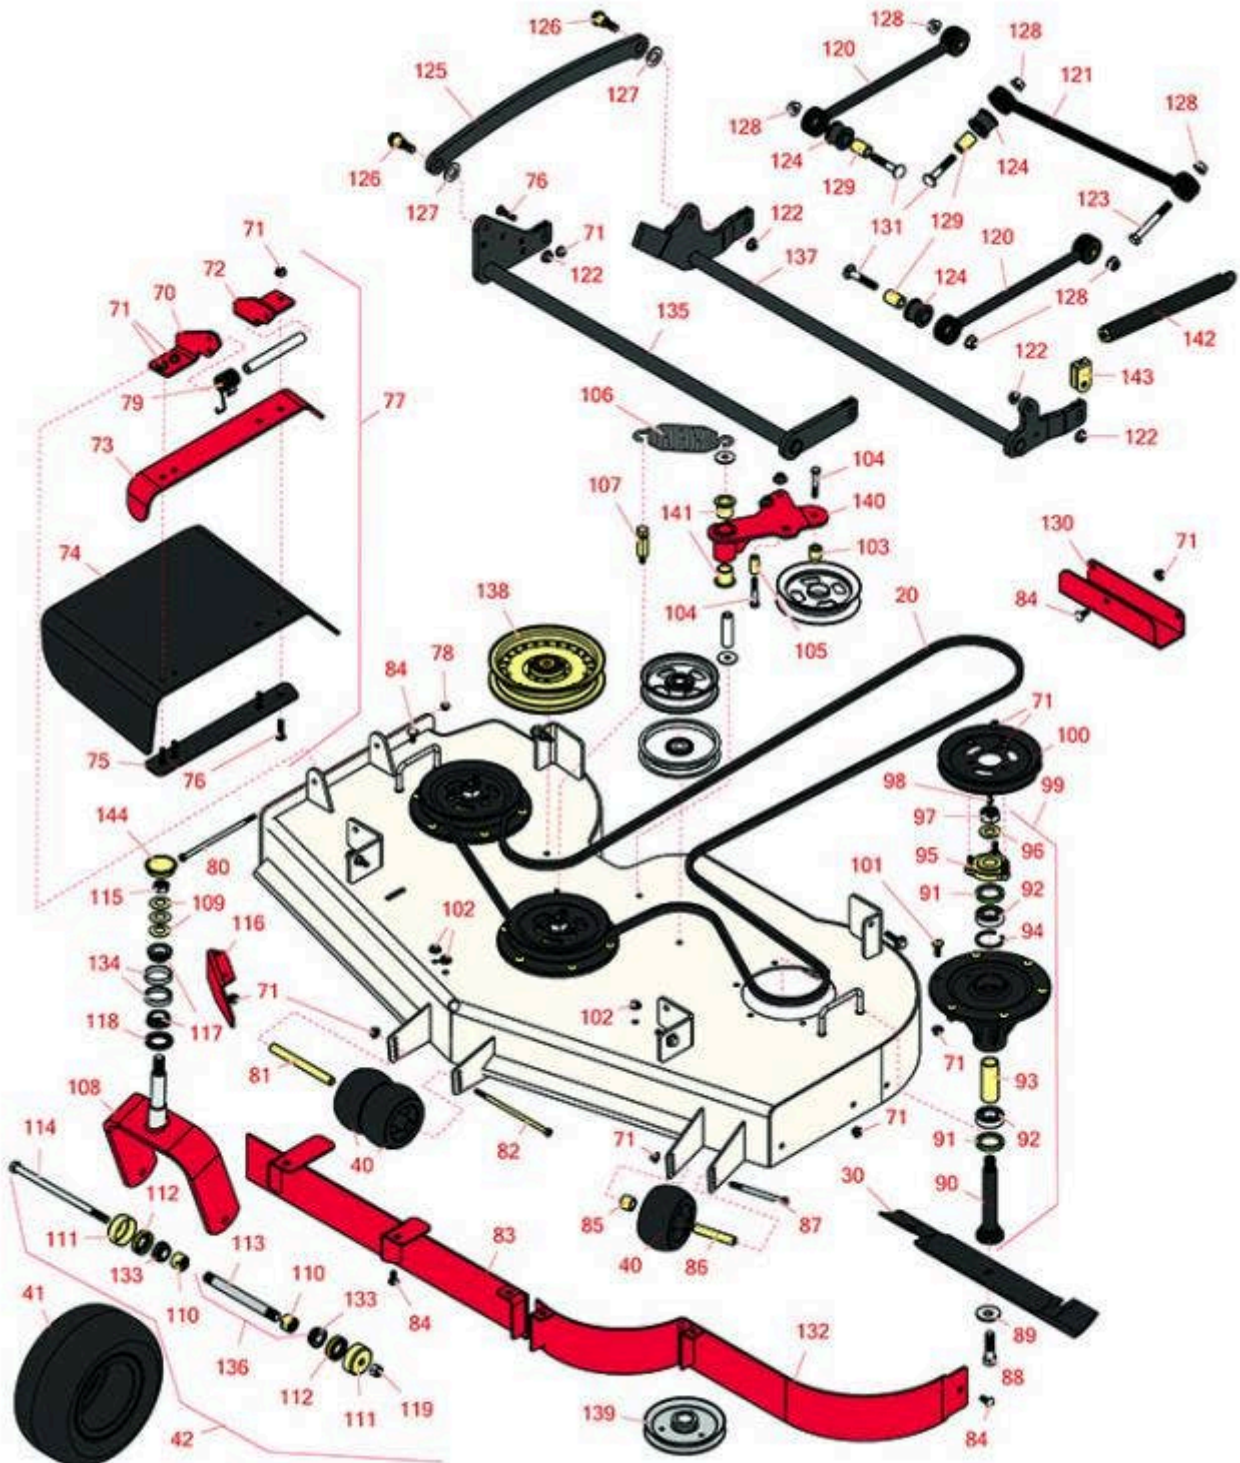

Replaces Toro Z Master Commerical 3000 Parts

Zero Turn Mower with 60in Deck - Model 74990
60in Side Discharge Deck

All original equipment manufacturers names and part numbers are used for identification purposes only, and we are in no way implying that our products are original equipment parts. Prices subject to change without notice.

Replaces Toro Z Master Commercial 3000 Parts

Zero Turn Mower with 60in Deck - Model 74990
60in Side Discharge Deck

Item No	R&R Part No.	OEM Part No.	Description	Qty Req	Order Quantity
Belts					
20	R114-5858	114-5858	Belt - V - Deck	1	
Blades					
30	R105-7716-03	105-7716-03	Mower Blade - 20.5 in Lo-Flow	3	
30	R108-1128	108-1128	Mower Blade Kit - 20.5 in Lo-Flow Set/6	1	
30	R105-7715-03	105-1115-03, 105-7715-03	Mower Blade - 20.5 in Mid-Flow	3	
30	R108-1123	108-1123	Mower Blade Kit - 20.5 in Mid-Flow Set/6	1	
30	R105-7718-03	105-7718-03	Mower Blade - 20.5 in High-Flow	3	
30	R108-1114	108-1114	Mower Blade Kit - 20.5 in High-Flow Set/6	1	
30	R105-7777-03	105-7777-03	Mower Blade - 20.5 in Recycler	3	
30	R110-0405	110-0405	Mower Blade Kit - 20.5 in Recycler Set/6	1	
30	R105-8777-03	105-8777-03	Mower Blade - 20.5 in Mulcher	3	
30	R108-1115	108-1115	Mower Blade Kit - 20.5 in Mulcher Set/6	1	
Tires					
40	R68-2730	1-603299, 68-2730	Wheel - Anti Scalp	4	
41	RCT5121861	1-523009, 126-5959	Tire - 13x6.50-6 Nhs (4 Ply) Carlisle Smooth	2	
42	R127-9540	127-9540	Tire & Wheel - 13x6.50-6 Pneumatic	2	
Other Parts Available					
70	R106-3253-01	106-3253-01	Plate-Hinge, Front	1	