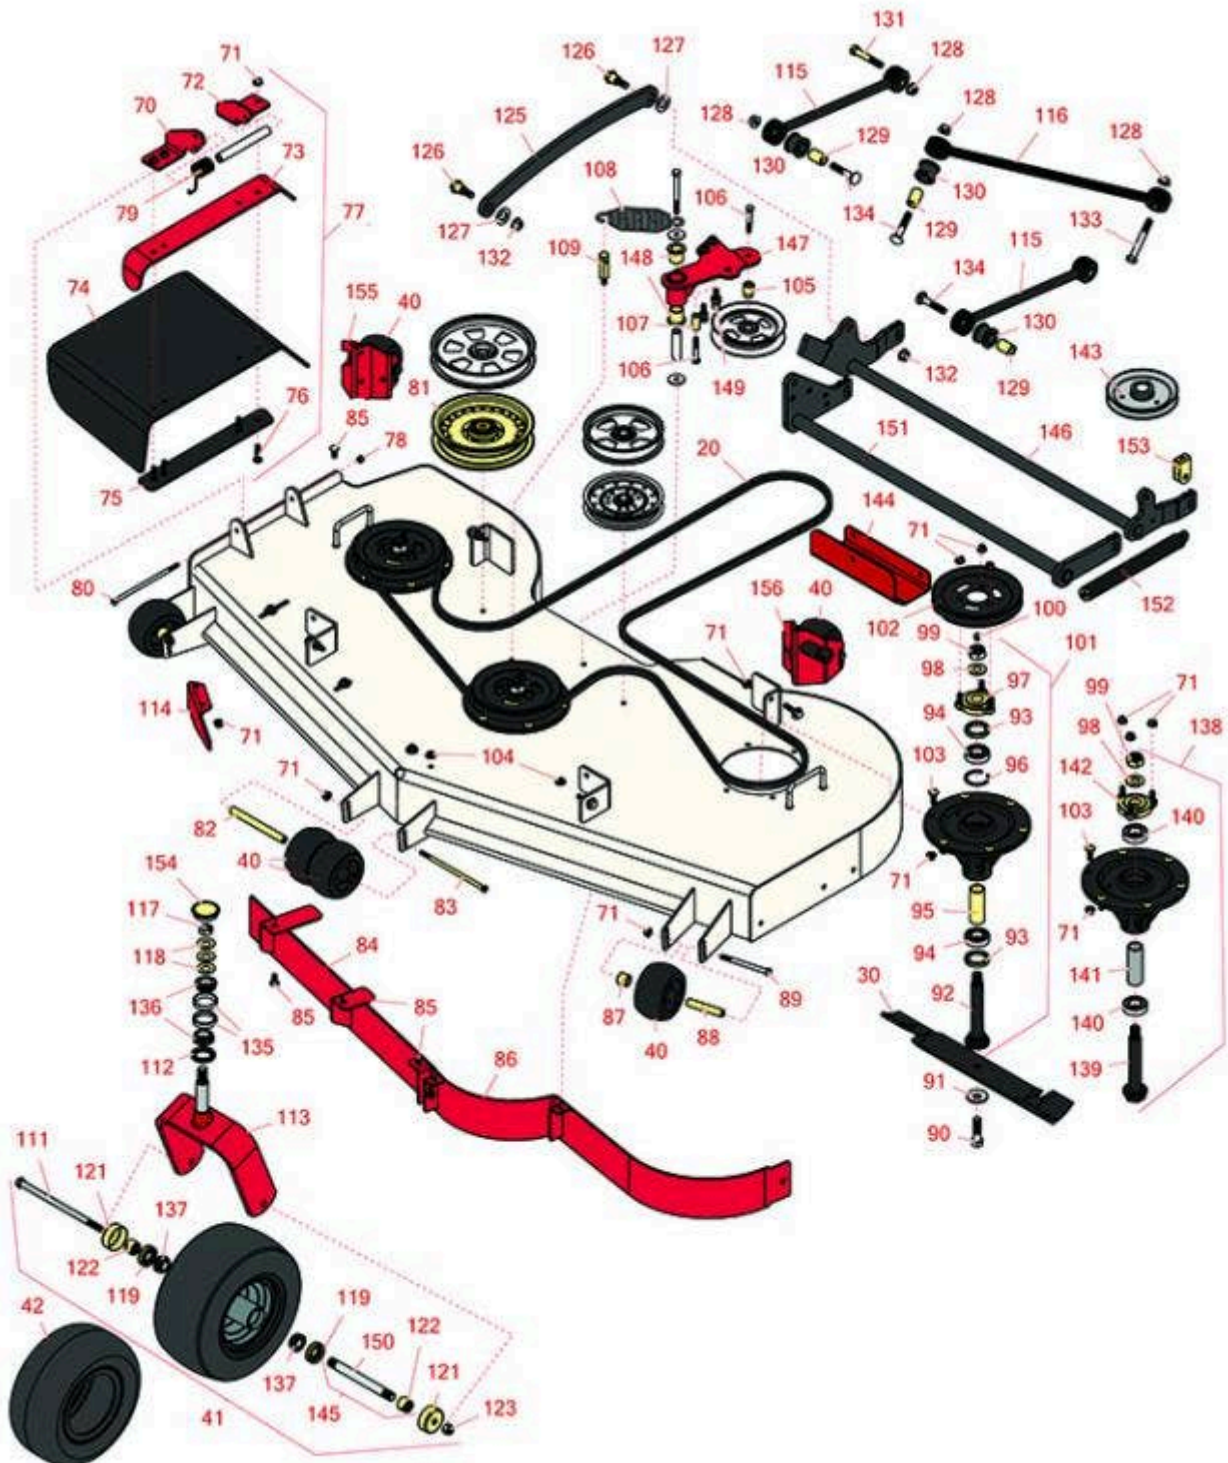

Replaces Toro Z Master Commerical 3000 Parts

Zero Turn Mower with 72in Deck - Models 74959
72in Side Discharge Deck

All original equipment manufacturers names and part numbers are used for identification purposes only, and we are in no way implying that our products are original equipment parts. Prices subject to change without notice.

Replaces Toro Z Master Commercial 3000 Parts

Zero Turn Mower with 72in Deck - Models 74959
72in Side Discharge Deck

Item No	R&R Part No.	OEM Part No.	Description	Qty Req	Order Quantity
Belts					
20	R114-5859	114-5859	Belt- V	1	
Rotary Blades					
30	R105-7711-03	105-7711-03, 105-7778-03	Mower Blade - 24.5 in Mid-Flow	3	
30	R110-0404	110-0404	Mower Blade Kit - 24.5 in Mid-Flow Set/6	3	
30	R105-7784-03	105-7784-03	Mower Blade - 24.5 in High-Flow	3	
30	R108-1120	108-1120	Mower Blade Kit - 24.5 in High-Flow Set/6	3	
30	R105-7719-03	105-7719-03	Mower Blade - 24.5 in Mulcher w/Hard Facing	3	
30	R108-1126	108-1126	Mower Blade Kit - 24.5 in Mulcher w/Hard Facing Set/6	3	
30	R105-7778-03	105-7711-03, 105-7719-03, 105-7778-03	Mower Blade - 24.5 in Recycler w/Hard Facing	3	
30	R110-0411	110-0411	Mower Blade Kit - 24.5 in Recycler w/Hard Facing Set/6	3	
30	R105-7712-03	105-7712-03	Mower Blade - Low Flow 24.5 in	3	
30	R110-0410	110-0410	Mower Blade Kit - 24.5 in Low-Flow Set/6	3	
Tires					
40	R68-2730	1-603299, 68-2730	Wheel - Anti Scalp	6	
41	R127-9540	127-9540	Tire & Wheel - 13x6.50-6 Pneumatic	2	
42	RCT5121861	1-523009, 126-5959	Tire - 13x6.50-6 Nhs (4 Ply) Carlisle Smooth	1	
Other Parts Available					
70	R106-3253-01	106-3253-01	Plate-Hinge, Front	1	