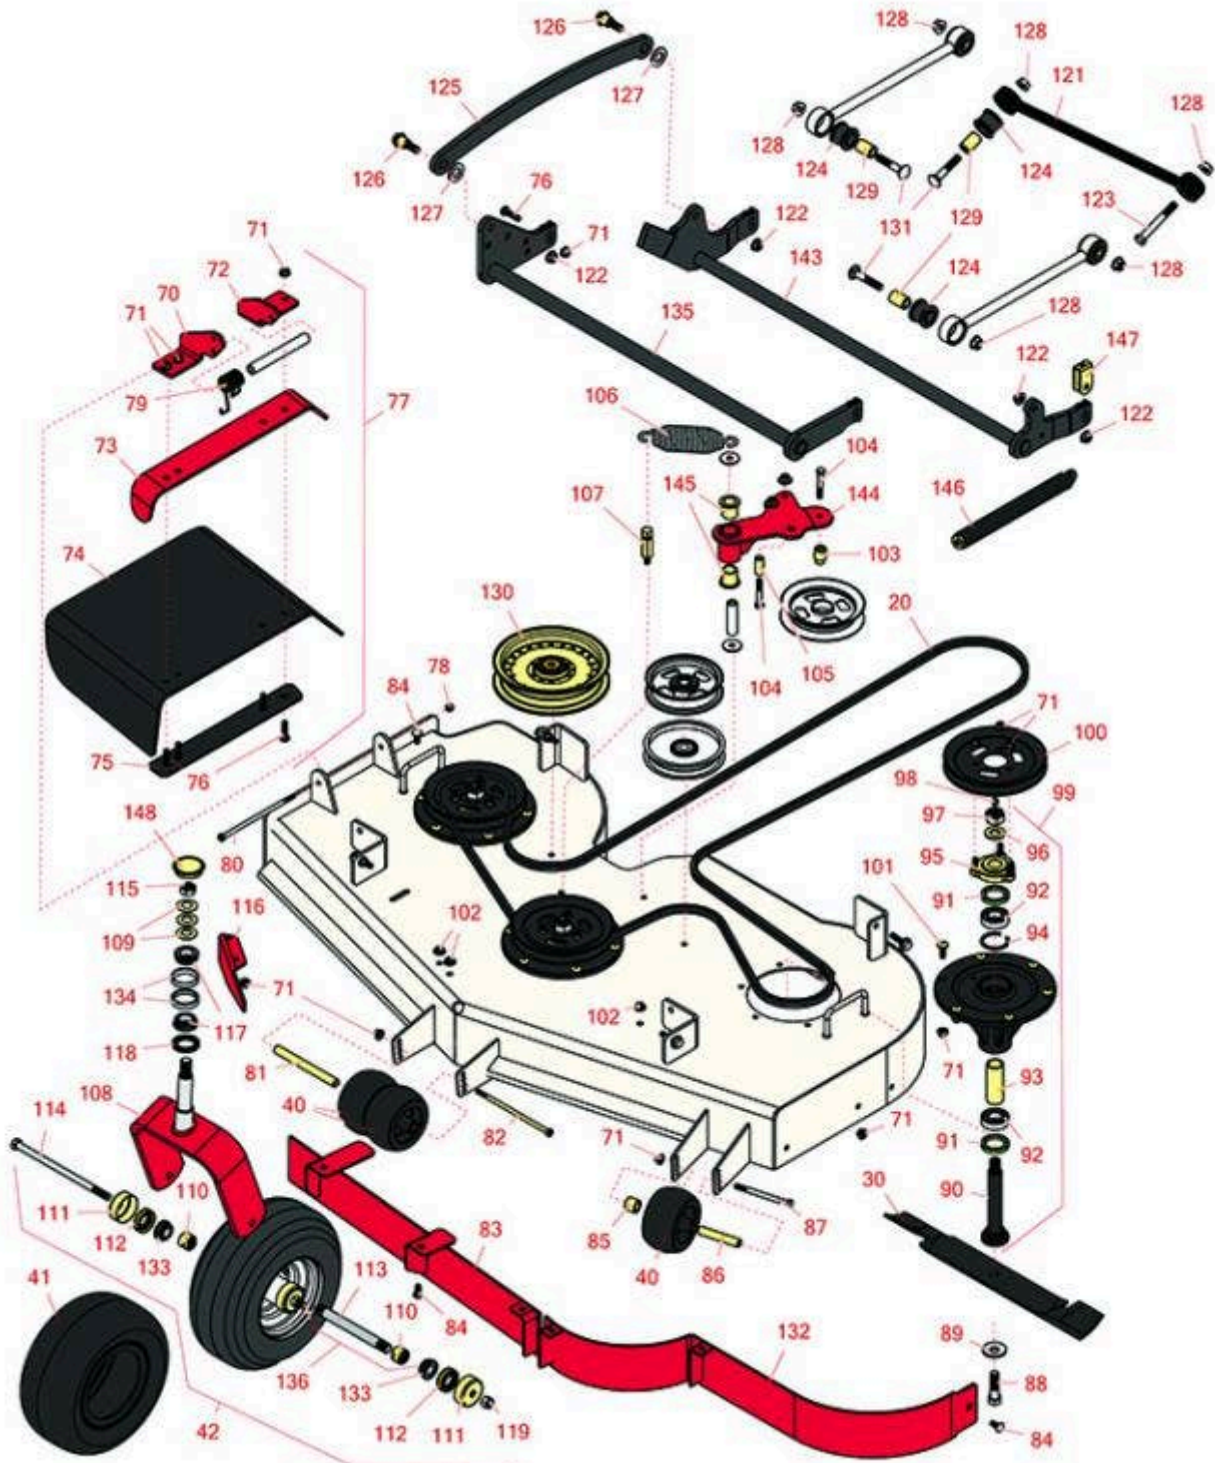

# Replaces Toro Z Master Commerical 3000 Parts

Zero Turn Mower with 60in Deck - Model 74956  
60in Side Discharge Deck

All original equipment manufacturers names and part numbers are used for identification purposes only, and we are in no way implying that our products are original equipment parts. Prices subject to change without notice.