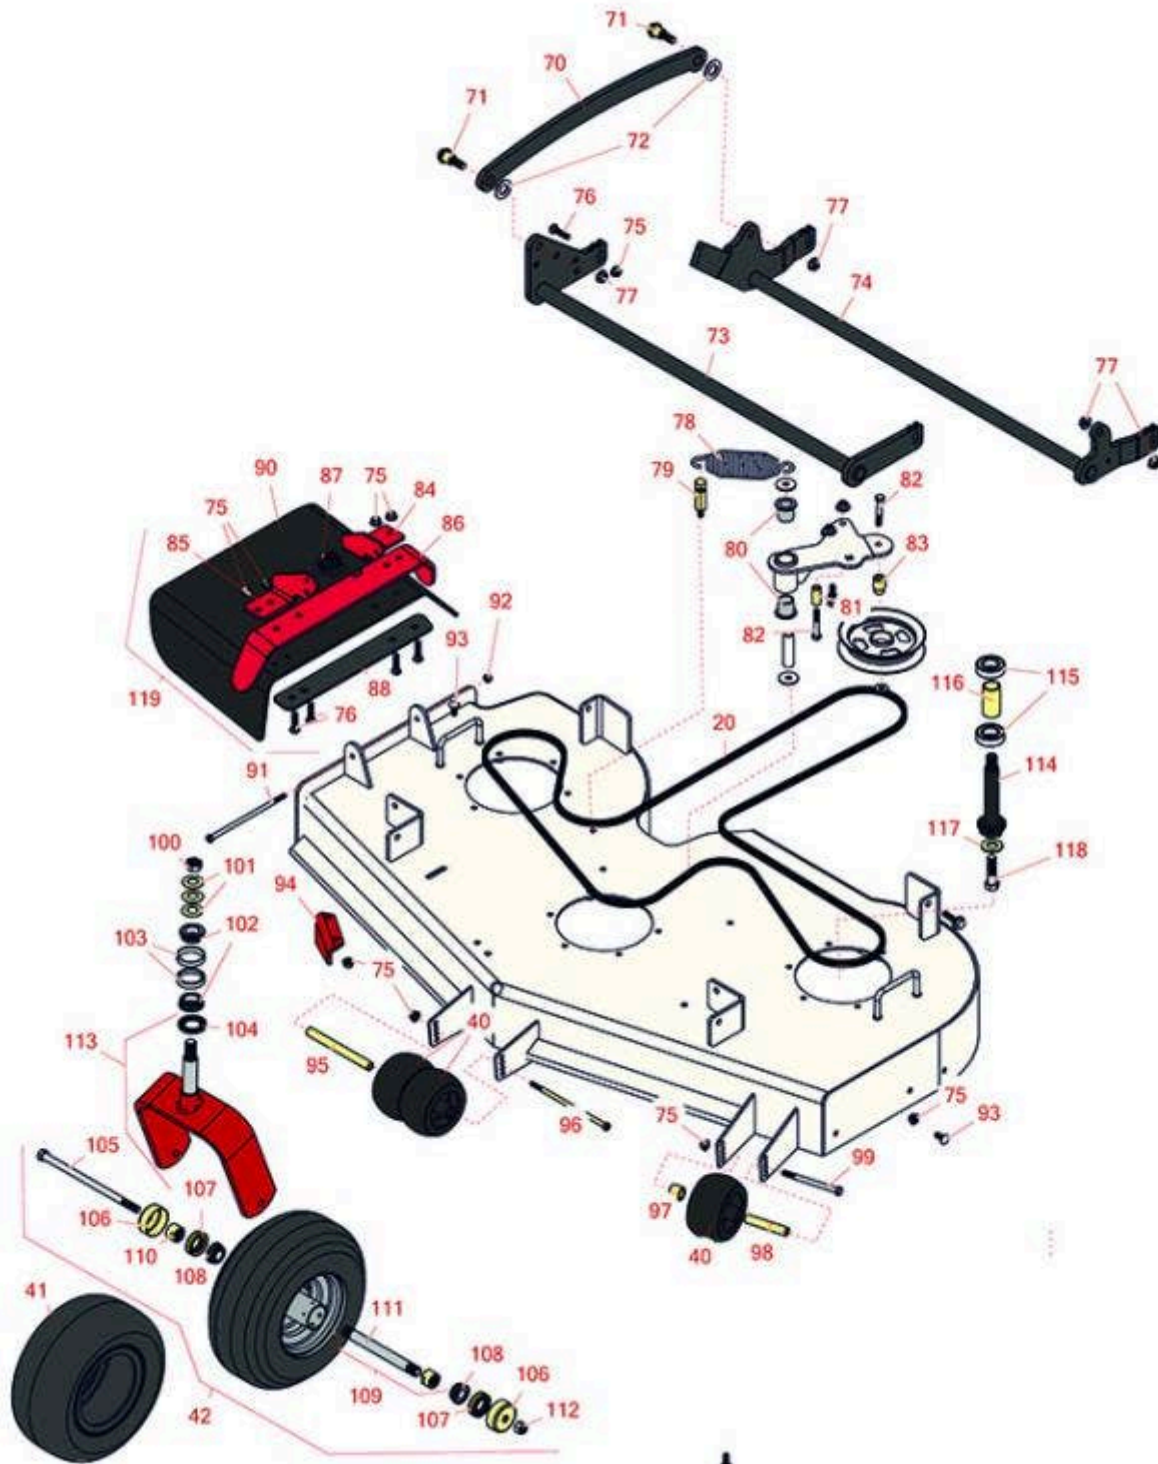

# Replaces Toro Z Master 2000 Parts

Zero Turn Mower with 52in Deck - Model 74143

52in Side Discharge Deck

All original equipment manufacturers names and part numbers are used for identification purposes only, and we are in no way implying that our products are original equipment parts. Prices subject to change without notice.

# Replaces Toro Z Master 2000 Parts

Zero Turn Mower with 52in Deck - Model 74143

52in Side Discharge Deck

Item No	R&R Part No.	OEM Part No.	Description	Qty Req	Order Quantity
---------	--------------	--------------	-------------	---------	----------------

### Belts

20	<b>R114-5857</b>	114-5857	Belt-V	1	
----	------------------	----------	--------	---	--

### Tires

40	<b>R68-2730</b>	1-603299, 68-2730	Wheel - Anti Scalp	3	
41	<b>RCT5121861</b>	1-523009, 126-5959	Tire - 13x6.50-6 Nhs (4 Ply) Carlisle Smooth	1	
41	<b>R127-9540</b>	127-9540	Tire & Wheel - 13x6.50-6 Pneumatic	1	
41	<b>R117-0361</b>	117-0361	Wheel & Tire Assy 13x6.50-6 Pneumatic	1	