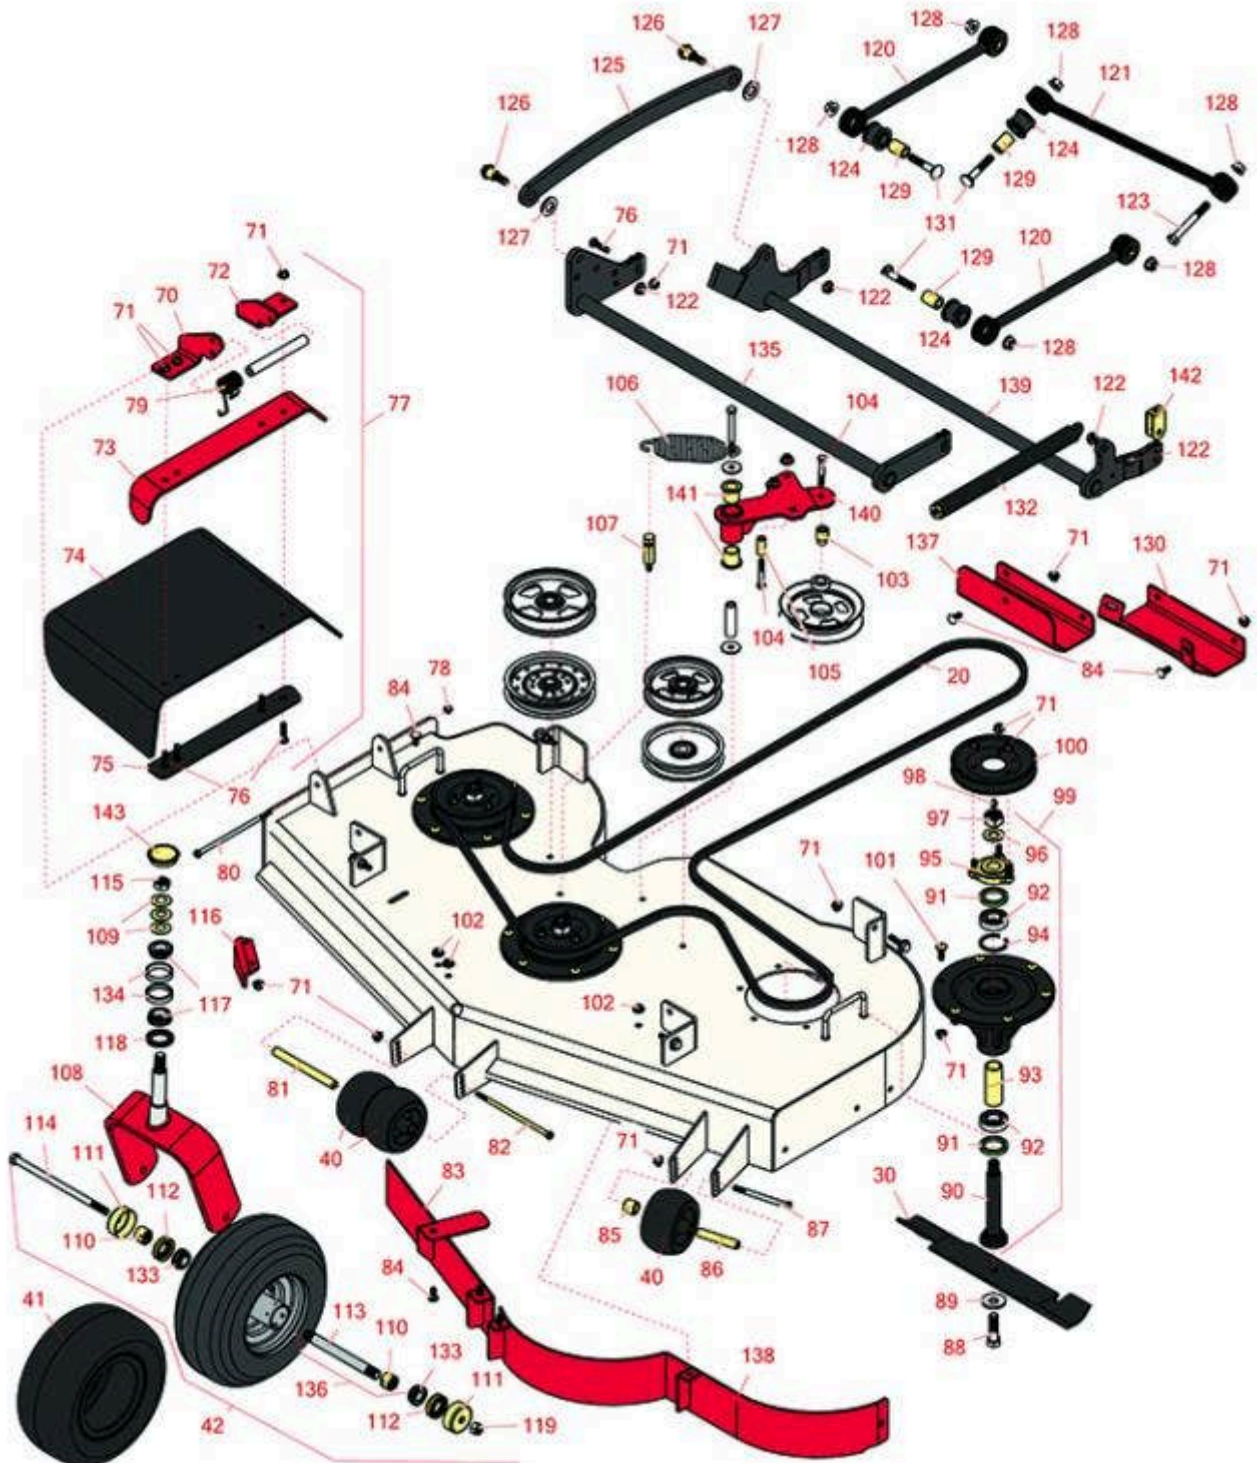

Replaces Toro Z Master Commercial

3000 Parts

Zero Turn Mower with 52in Deck - Model 74953

52in Deck Parts

All original equipment manufacturers names and part numbers are used for identification purposes only, and we are in no way implying that our products are original equipment parts. Prices subject to change without notice.

Replaces Toro Z Master Commercial 3000 Parts

Zero Turn Mower with 52in Deck - Model 74953
52in Deck Parts

Item No	R&R Part No.	OEM Part No.	Description	Qty Req	Order Quantity
Belts					
20	R115-7426	115-7426	Belt- V	1	
Blades					
30	R105-7781-03	105-7781-03	Mower Blade - 18 in High-Flow	3	
30	R108-1117	108-1117	Mower Blade Kit - 18 in High-Flow Set/6	1	
30	R105-7779-03	105-7779-03	Mower Blade - 18 in Recycler	3	
30	R110-0408	110-0408	Mower Blade Kit - 18 in Recycler Set/6	1	
Tires					
40	R68-2730	1-603299, 68-2730	Wheel - Anti Scalp	3	
41	RCT5121861	1-523009, 126-5959	Tire - 13x6.50-6 Nhs (4 Ply) Carlisle Smooth	2	
42	R127-9540	127-9540	Tire & Wheel - 13x6.50-6 Pneumatic	2	
42	R117-0361	117-0361	Wheel & Tire Assy 13x6.50-6 Pneumatic	1	
Other Parts Available					
70	R106-3253-01	106-3253-01	Plate-Hinge, Front	1	
71	R104-8301	104-8301, 104-9301, 109-6658, 133-7570	Locknut - 3/8-16 Nylon Flanged	48	
72	R108-4059-01	108-4059-01	Plate-Hinge, Rear	1	
73	R106-3246-01	106-3246-01	Deflector	1	
74	R151416	108-5029, 110-0759, 151416	Deflector - Long	1	
75	R106-3248-03	106-3248-03	Strap - Discharge	1	