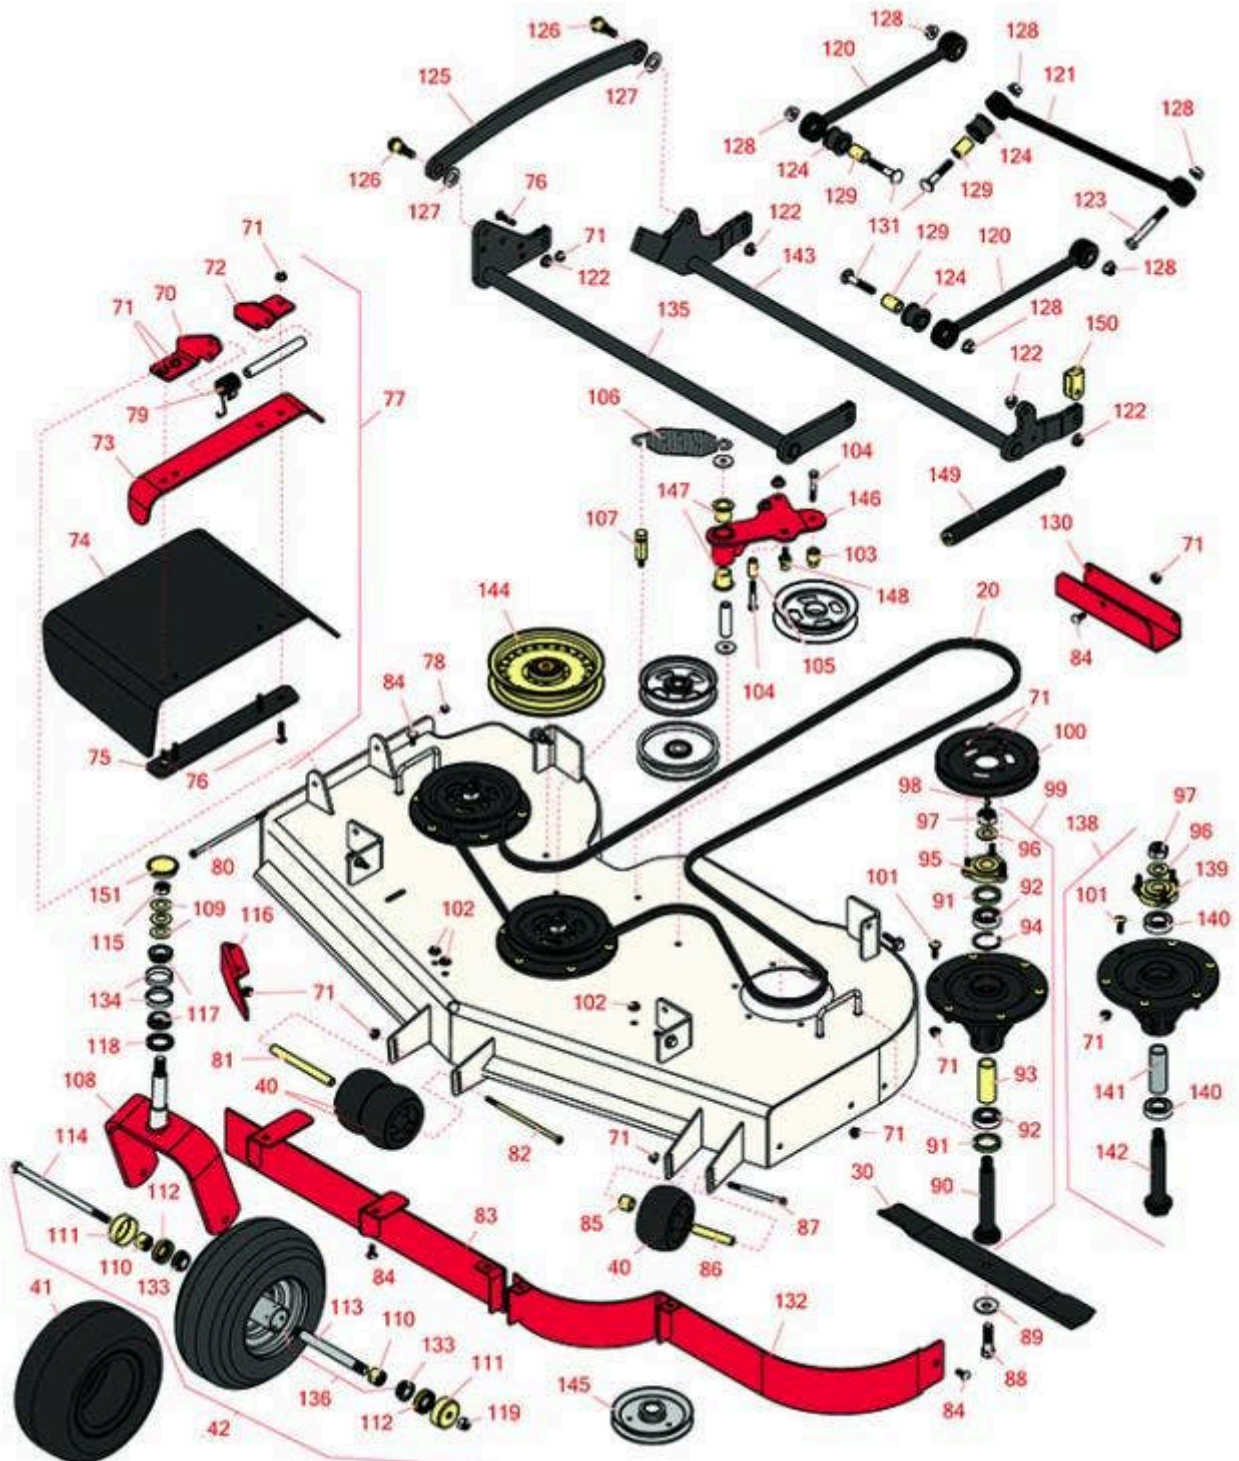

Replaces Toro Z Master Commerical 3000 Parts

Zero Turn Mower with 60in Deck - Model 74950
60in Side Discharge Deck

All original equipment manufacturers names and part numbers are used for identification purposes only, and we are in no way implying that our products are original equipment parts. Prices subject to change without notice.

Replaces Toro Z Master Commercial 3000 Parts

Zero Turn Mower with 60in Deck - Model 74950
60in Side Discharge Deck

Item No	R&R Part No.	OEM Part No.	Description	Qty Req	Order Quantity
Belts					
20	R114-5858	114-5858	Belt - V - Deck	1	
Blades					
30	R105-7716-03	105-7716-03	Mower Blade - 20.5 in Lo-Flow	3	
30	R108-1128	108-1128	Mower Blade Kit - 20.5 in Lo-Flow Set/6	1	
30	R105-7715-03	105-1115-03, 105-7715-03	Mower Blade - 20.5 in Mid-Flow	3	
30	R108-1123	108-1123	Mower Blade Kit - 20.5 in Mid-Flow Set/6	1	
30	R105-7718-03	105-7718-03	Mower Blade - 20.5 in High-Flow	3	
30	R108-1114	108-1114	Mower Blade Kit - 20.5 in High-Flow Set/6	1	
30	R105-7777-03	105-7777-03	Mower Blade - 20.5 in Recycler	3	
30	R110-0405	110-0405	Mower Blade Kit - 20.5 in Recycler Set/6	1	
30	R105-8777-03	105-8777-03	Mower Blade - 20.5 in Mulcher	3	
30	R108-1115	108-1115	Mower Blade Kit - 20.5 in Mulcher Set/6	1	
Tires					
40	R68-2730	1-603299, 68-2730	Wheel - Anti Scalp	4	
41	RCT5121861	1-523009, 126-5959	Tire - 13x6.50-6 Nhs (4 Ply) Carlisle Smooth	2	
42	R127-9540	127-9540	Tire & Wheel - 13x6.50-6 Pneumatic	2	
Other Parts Available					
70	R106-3253-01	106-3253-01	Plate-Hinge, Front	1	