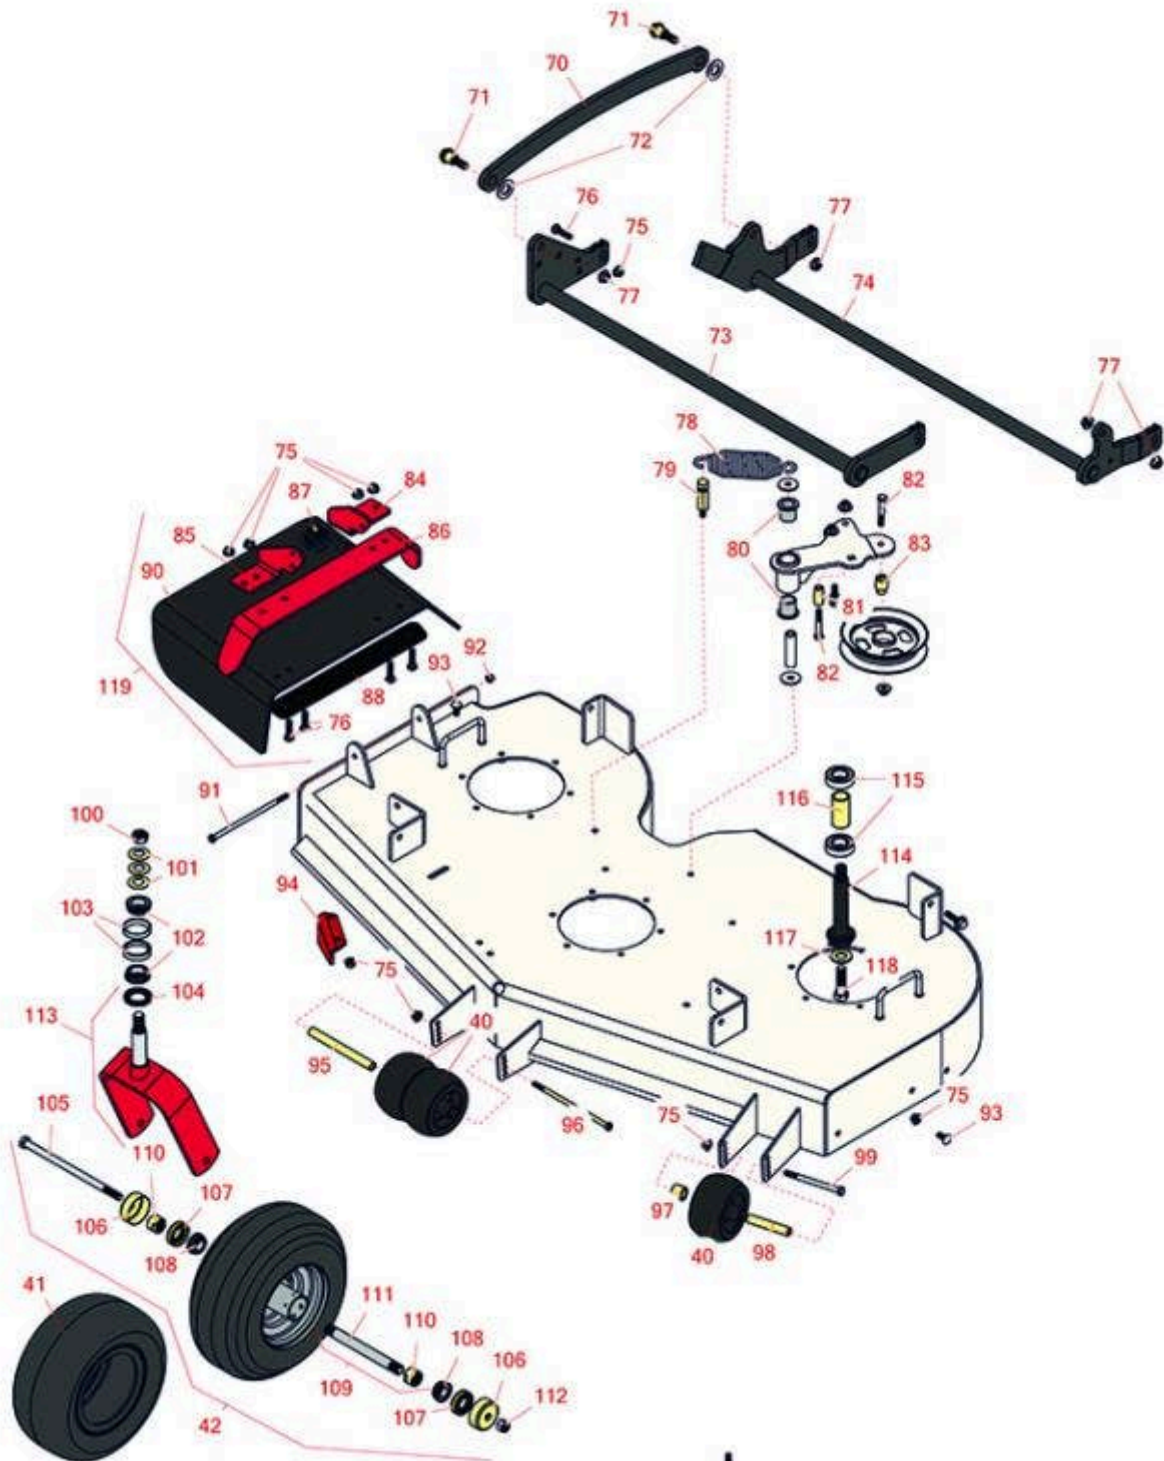

Replaces Toro Z Master 2000 Parts

Zero Turn Mower with 48in Deck - Model 74141

48in Side Discharge Deck

All original equipment manufacturers names and part numbers are used for identification purposes only, and we are in no way implying that our products are original equipment parts. Prices subject to change without notice.

Replaces Toro Z Master 2000 Parts

Zero Turn Mower with 48in Deck - Model 74141

48in Side Discharge Deck

Item No	R&R Part No.	OEM Part No.	Description	Qty Req	Order Quantity
Wheels					
40	R68-2730	1-603299, 68-2730	Wheel - Anti Scalp	3	
41	RCT5120211	1-633002	Tire - 13x5.00-6 Nhs (4 Ply) Carlisle Smooth	2	
42	R127-9540	127-9540	Tire & Wheel - 13x6.50-6 Pneumatic	2	
42	R127-9535	127-9535	Tire & Wheel - 13x5.00-6	2	
Other Parts Available					
70	R116-0797-03	116-0797-03	Link-Lift - Deck	1	
71	R116-0780	116-0780	Bolt - Hx HD Fl Shoulder	2	
72	R453022	01-166-0480, 01-166-1220, 21-3880, 217-21, 30-8550, 30-9110, 3256-28, 3256-44, 46-9030, Mar-71	Washer - 3/4 SAE	2	
73	R126-2475-03	116-2217-03, 126-2475-03	Decklift - Front	1	
74	R116-0459-03	116-0459-03	Lift - Rear Deck	1	
75	R104-8301	104-8301, 104-9301, 109-6658, 133-7570	Locknut - 3/8-16 Nylon Flanged	23	
76	R3231-4	01-157-0440, 01-173-0612, 3231-4	Bolt - Carriage 3/8-16 x 1-1/2	2	
77	R32128-37	32128-37	Nut - 7-16-14 Hx Serr Fl	1	
78	R116-6317	116-0133, 116-6317	Spring - Extension	1	