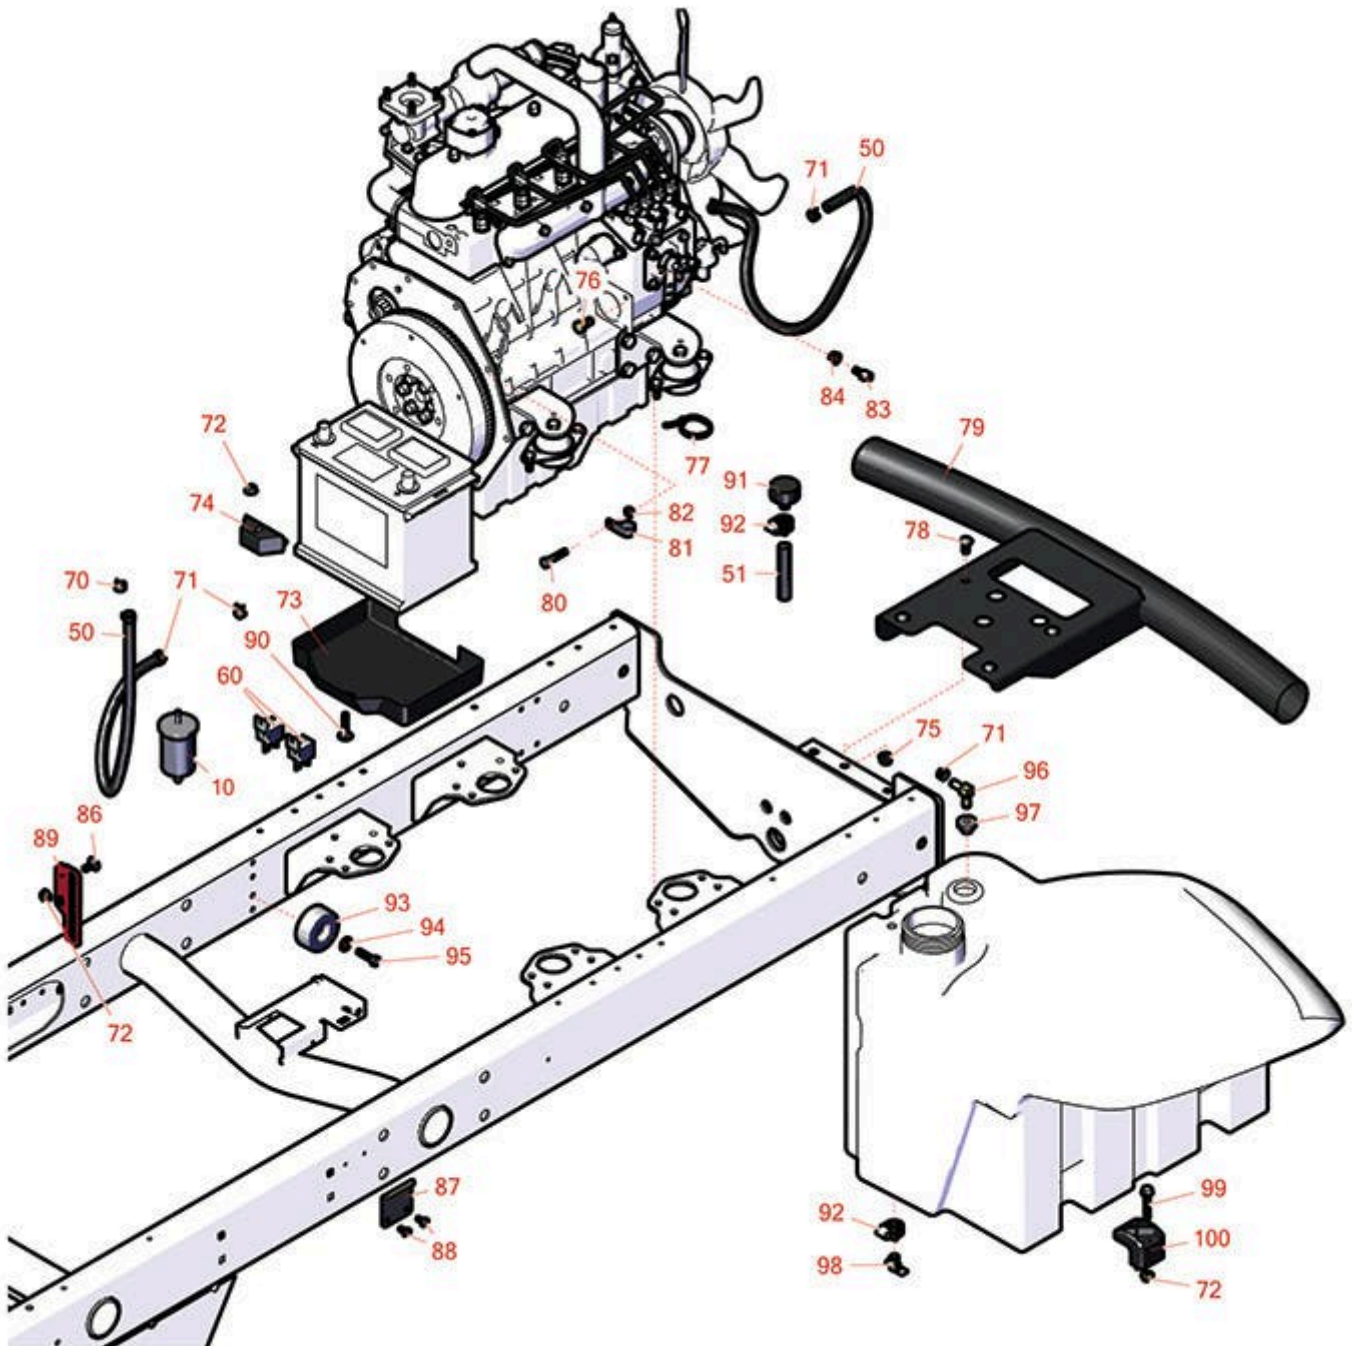

Replaces Toro Reelmaster 5410G Parts

Traction Unit - Models 03608 & 03673

Fuel System, Battery & Bumper

All original equipment manufacturers names and part numbers are used for identification purposes only, and we are in no way implying that our products are original equipment parts. Prices subject to change without notice.

Replaces Toro Reelmaster 5410G Parts

Traction Unit - Models 03608 & 03673

Fuel System, Battery & Bumper

Item No	R&R Part No.	OEM Part No.	Description	Qty Req	Order Quantity
Filters					
10	RRF10520		SilverGuard Fuel Filter	1	
10	RX1258143012	108-3828, 98-7612	Kubota Fuel Filter	1	
Hoses					
50	R110-3257	110-3257, 63-7630	Hose-Fuel	2	
51	R106-1128	106-1128	Hose - Fuel - Tank to Valve	1	
Gauges and Controls					
60	R99-7435	99-7435	Relay - 70 Amp	2	
Other Parts Available					
70	R2412-146	2412-146, 2412-80	Hose Clamp	1	
71	R92-2379	92-2379	Clamp - Hose	5	
72	R104-8300	104-8300, 104-8300, 119-4041	Locknut - 5/16-18 Flanged Y/Zinc	18	
73	R99-3513	99-3513	Tray - Battery	1	
74	R66-2490	66-2490	Retainer - Battery	1	
75	R104-8301	104-8301, 104-9301, 109-6658, 133-7570	Locknut - 3/8-16 Nylon Flanged	4	
76	R63-7790	42-9300, 63-7790	Bolt - Hex HD M10x1.25x20mm	1	