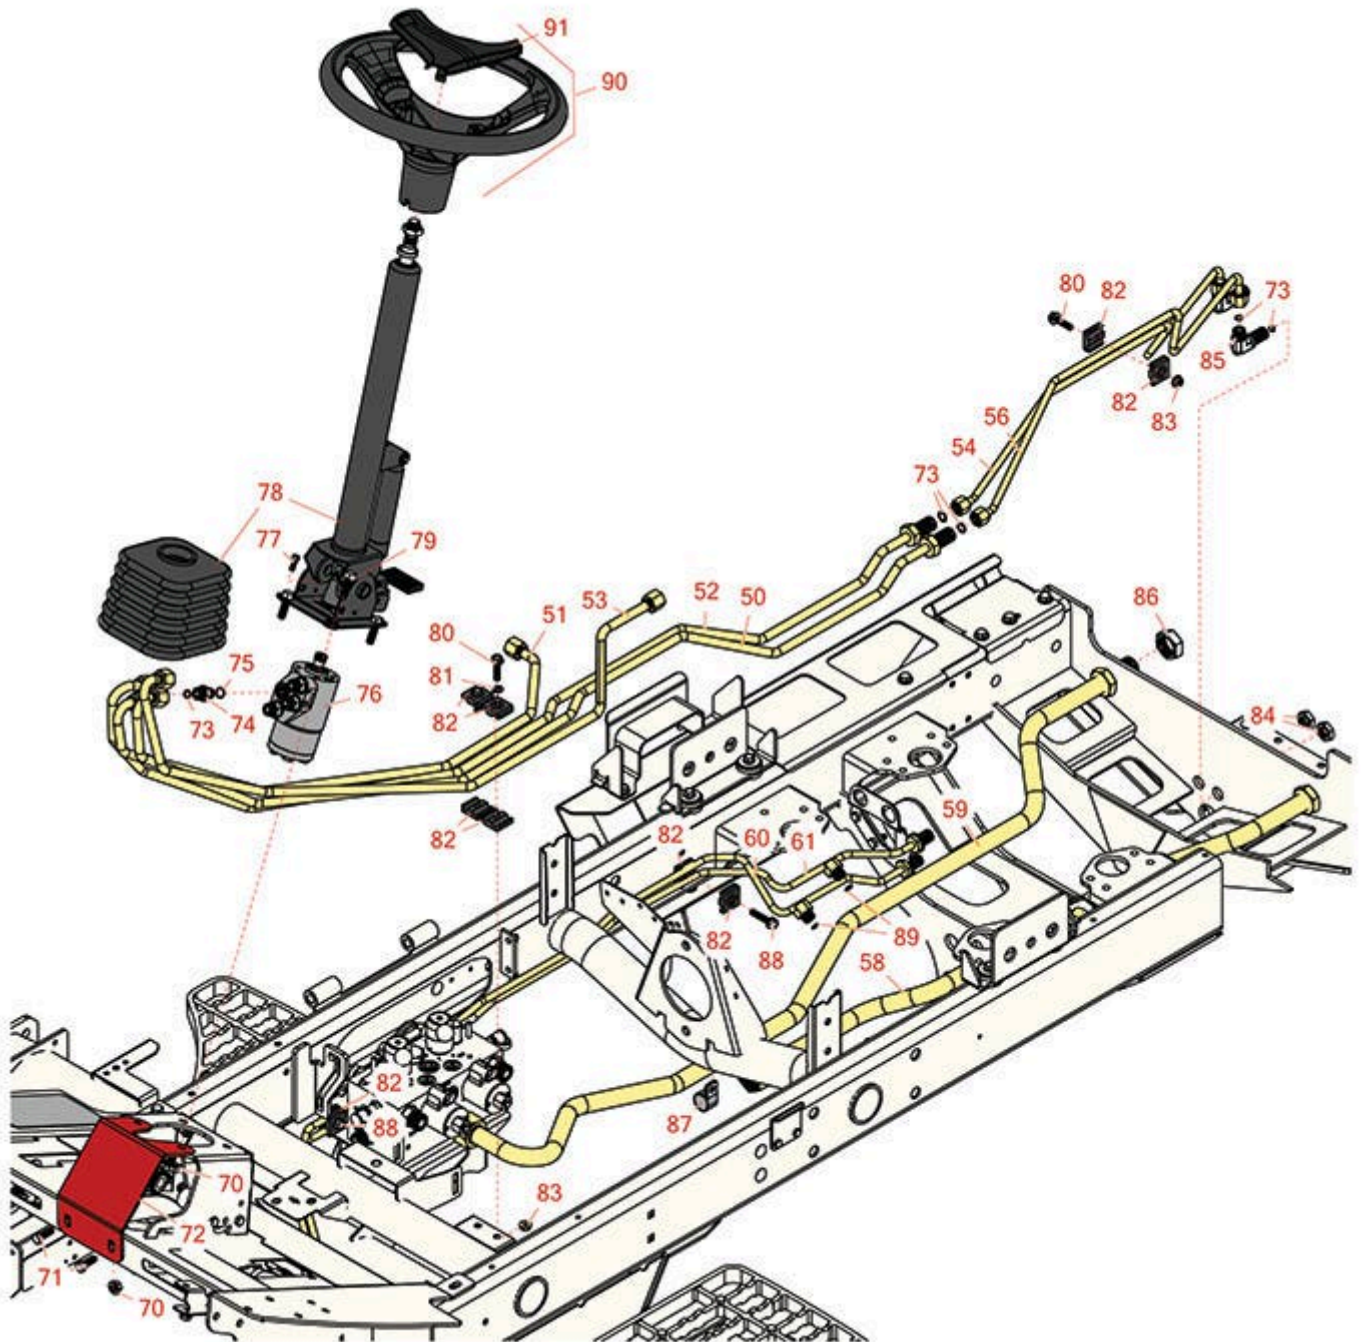

Replaces Toro Reelmaster 5410-D Parts

Traction Unit
Steering Column

All original equipment manufacturers names and part numbers are used for identification purposes only, and we are in no way implying that our products are original equipment parts. Prices subject to change without notice.

Replaces Toro Reelmaster 5410-D Parts

Traction Unit
Steering Column

Item No	R&R Part No.	OEM Part No.	Description	Qty Req	Order Quantity
Hoses					
50	R108-1713	108-1713	Tube Assy	1	
51	R108-1710	108-1710	Tube Assy	1	
52	R108-1712	108-1712	Tube Assy	1	
53	R108-1711	108-1711	Tube Assy	1	
54	R108-7630	108-7630	Tube Assy	1	
<i>Tech Note: Fits 2006-2009:</i>					
54	R110-9020	110-9020	Tube - Hyd	1	
55	R108-7629	108-7629	Tube Assy	1	
<i>Tech Note: Fits 2006-2009:</i>					
55	R110-9019	110-9019	Tube - Hyd	1	
56	R108-1691	108-1691	Tube Assy	1	
57	R108-1700	108-1700	Tube Assy	1	
58	R108-1720	108-1720	Tube Assy	1	
59	R108-1721	108-1721	Tube Assy	1	
Other Parts Available					
70	R104-8301	104-8301, 104-9301, 109-6658, 133-7570	Locknut - 3/8-16 Nylon Flanged	14	
71	R3234-11	3234-11	Bolt - Hex Washer HD	2	
72	R110-8876-01	110-8876-01	Brace - Column	1	

Replaces Toro Reelmaster 5410-D Parts

*Traction Unit
Steering Column*

Item No	R&R Part No.	OEM Part No.	Description	Qty Req	Order Quantity
84	R340-70	340-70	Nut - Lock	4	
85	R340-154	340-154, 93-9150	Union - Bulkhead	2	
86	R340-126	340-126	Nut - Bulkhead	2	
87	R2412-4	2412-4, Oct-70, Oct-80	Clamp - 3/4 in	1	
88	R32144-57	32144-57	Bolt - Hex Washer 5/16-18 x 1-1/2	1	
89	R237-21	237-21, 327-21	O-Ring	2	
90	R98-1471	93-5212, 94-3500, 98-1471	Steering Wheel Assy - 14 in Incl Cap	1	
91	R98-1468	98-1468	Cap - 14" Steering Wheel	1	