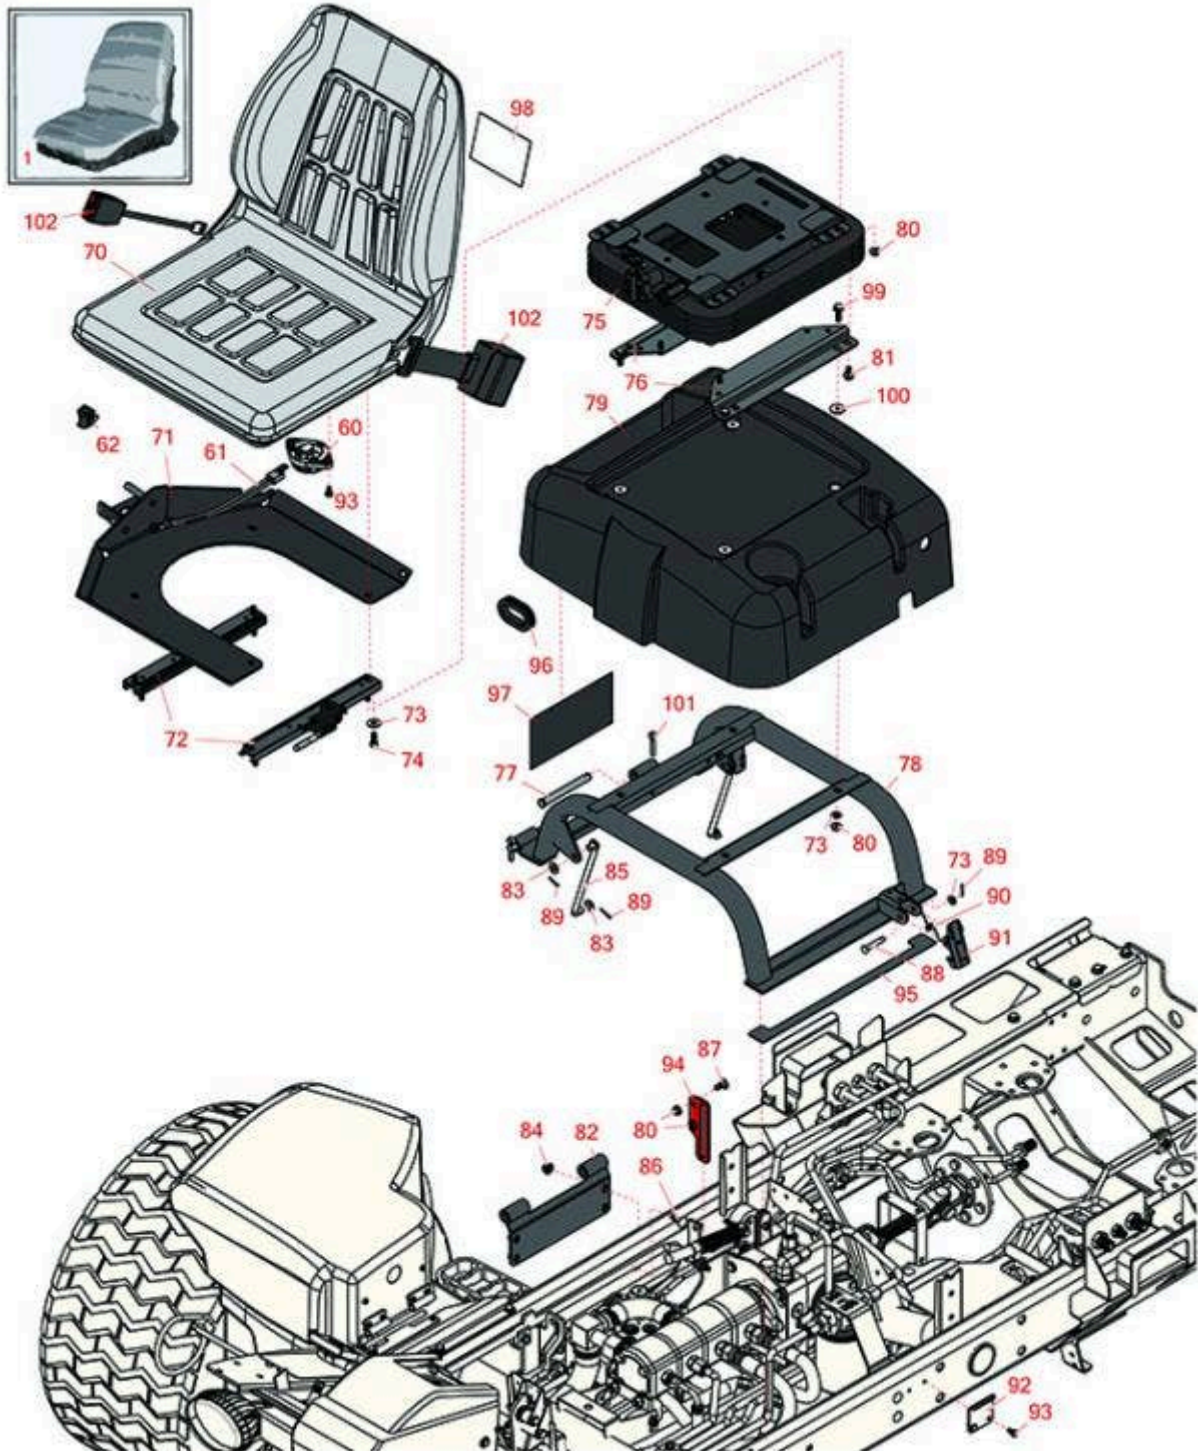

Replaces Toro Reelmaster 5410-D Parts

Traction Unit
Seat

All original equipment manufacturers names and part numbers are used for identification purposes only, and we are in no way implying that our products are original equipment parts. Prices subject to change without notice.

Replaces Toro Reelmaster 5410-D Parts

Traction Unit
Seat

Item No	R&R Part No.	OEM Part No.	Description	Qty Req	Order Quantity
---------	--------------	--------------	-------------	---------	----------------

Replaces Toro Reelmaster 5410-D Parts

Traction Unit
Seat

Item No	R&R Part No.	OEM Part No.	Description	Qty Req	Order Quantity
73	R453009	01-166-0400, 24-10-BD, 24-9-AD, 32-9650, 3256-2, 3256-23, 3256-3, 3256-67, 3290-217, 3556-3, 4-2390, 7-0152	Washer - Flat 5/16 SAE	9	
74	R434024	3274-12	Bolt - Soc HD Cap 5/16-18 x 3/4	4	
75	R110-8851	110-8851	Mechanical Suspension - Seat	1	
75	R108-1695	108-1695	Air Ride Suspension - Seat	1	
76	R108-6590-03	108-6590-03	Seat Bracket - Lower	2	
77	R283-83	283-83, 42194, 93-5343	Pin - Clevis	2	
78	R108-7577-03	108-7577-03	Seat Base Assy	1	
79	R108-1757	108-1757	Cover-Seat Base	1	
80	R104-8300	104-8300, 104-8300 , 119-4041	Locknut - 5/16-18 Flanged Y/Zinc	10	
81	R33114-016	33114-016, 42-9230, 42-9270, 48-7680, 48-7690, 48-7700	Bolt - Hx HD 8mm x 1.25 x 15	4	
82	R108-7582-03	108-7582-03	Pivot Plate Assy	1	