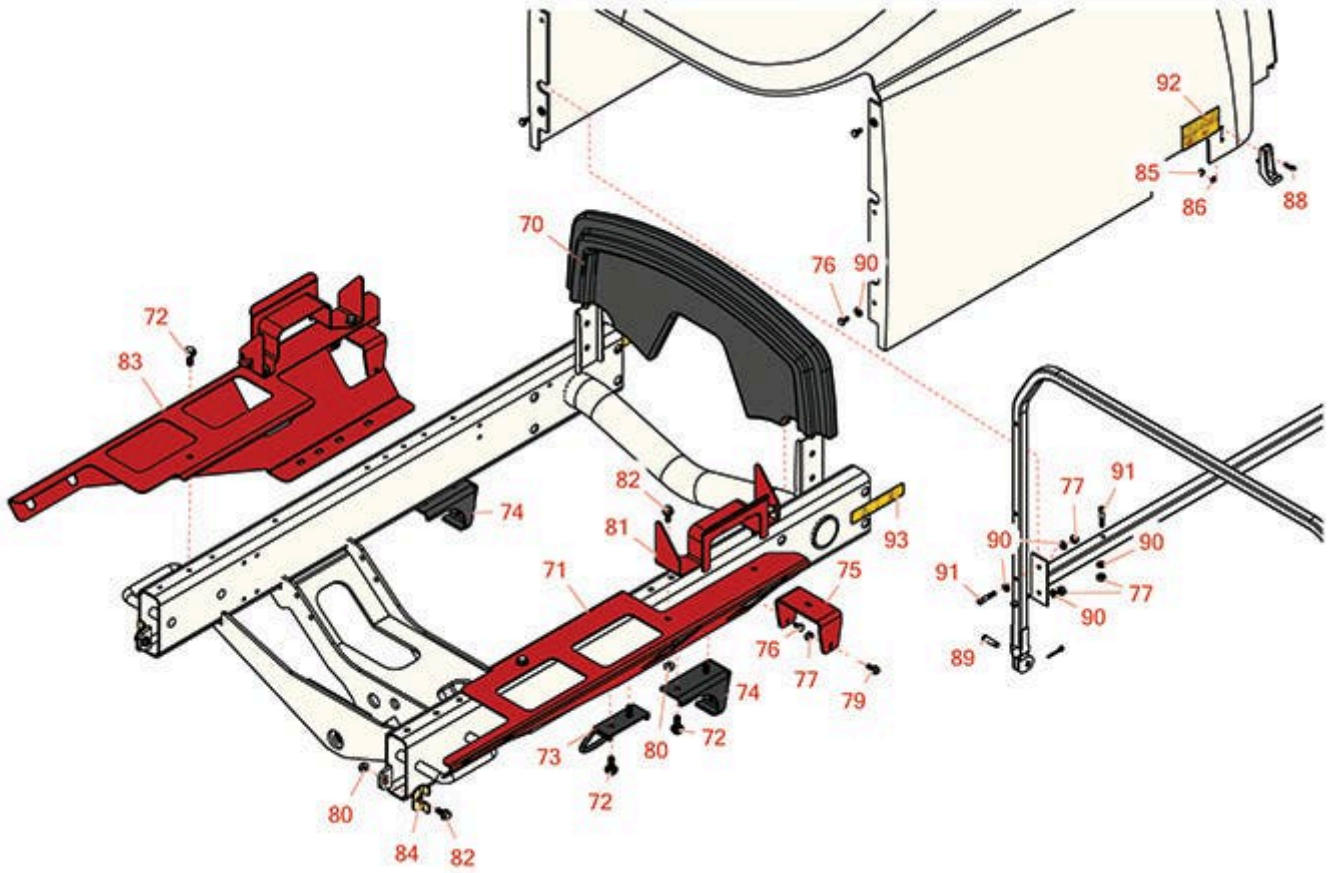

# Replaces Toro Reelmaster 5410-D Parts

Traction Unit  
Hood & Body

All original equipment manufacturers names and part numbers are used for identification purposes only, and we are in no way implying that our products are original equipment parts. Prices subject to change without notice.

# Replaces Toro Reelmaster 5410-D Parts

Traction Unit  
Hood & Body

Item No	R&R Part No.	OEM Part No.	Description	Qty Req	Order Quantity
---------	--------------	--------------	-------------	---------	----------------

*Tech Note: Fits 5210-5510:*

77	<b>R301504</b>	2296-42, 301504, 32127-24, 32128-33, 32146-17, 3296-16, 3296-42, 3296-42 , 915661P	Locknut - ESNA 1/4-20	8	
----	----------------	--	-----------------------	---	--