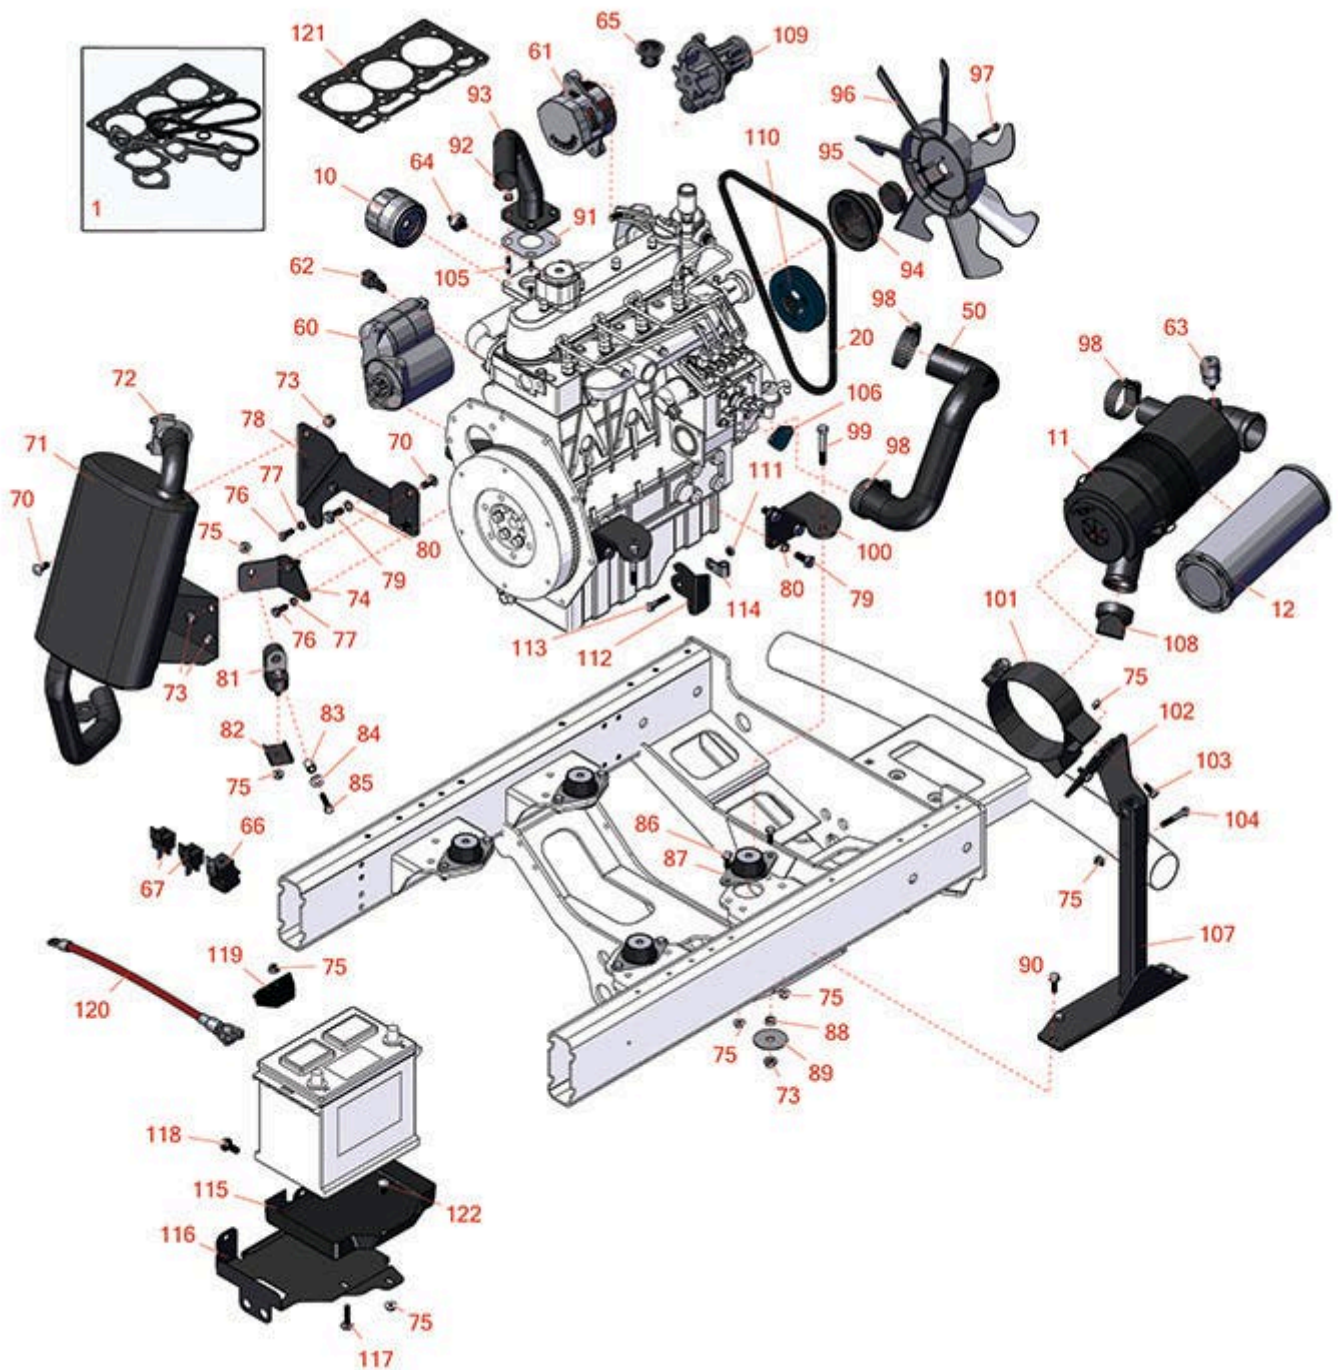

Replaces Toro Reelmaster 5410-D Parts

Traction Unit

Engine Mounting, Intake & Exhaust

All original equipment manufacturers names and part numbers are used for identification purposes only, and we are in no way implying that our products are original equipment parts. Prices subject to change without notice.

Replaces Toro Reelmaster 5410-D Parts

Traction Unit

Engine Mounting, Intake & Exhaust

Item No	R&R Part No.	OEM Part No.	Description	Qty Req	Order Quantity
Overhaul Kits and Service Tools					
1	R107-7848	107-7848	Upper Gasket Kit	1	
Filters					
10	R42-9030	104-5167, 108-3841, 127-0511, 42-9030, 67-4330, 98-9651	Baldwin Oil Filter - Engine	1	
<i>Tech Note: Fits Models 03670 / 03670N / 03675:</i>					
10	RRF10606	108-3841, 67-4330, 98-9651	SilverGuard Oil Filter - 2 3/4" Long	1	
<i>Tech Note: Fits Models 03670 / 03670N / 03675:</i>					
10	R125-7025	125-7025	Baldwin Oil Filter	1	
<i>Tech Note: Fits Models 03606 / 03607 / 03672:</i>					
11	R106-5277	106-5277	Air Cleaner Assy	1	
12	R5000919	108-3810, 1083810, 98-9763, 989763	Baldwin Air Filter Element	1	
12	RRF10143	108-3810, 1083810, 98-9763, 989763	SilverGuard Air Filter Element	1	
Belts					
20	RX1628297010	127-0426, 98-9676	Kubota V-Belt	1	
20	R127-2998	127-2998	Belt - V	1	