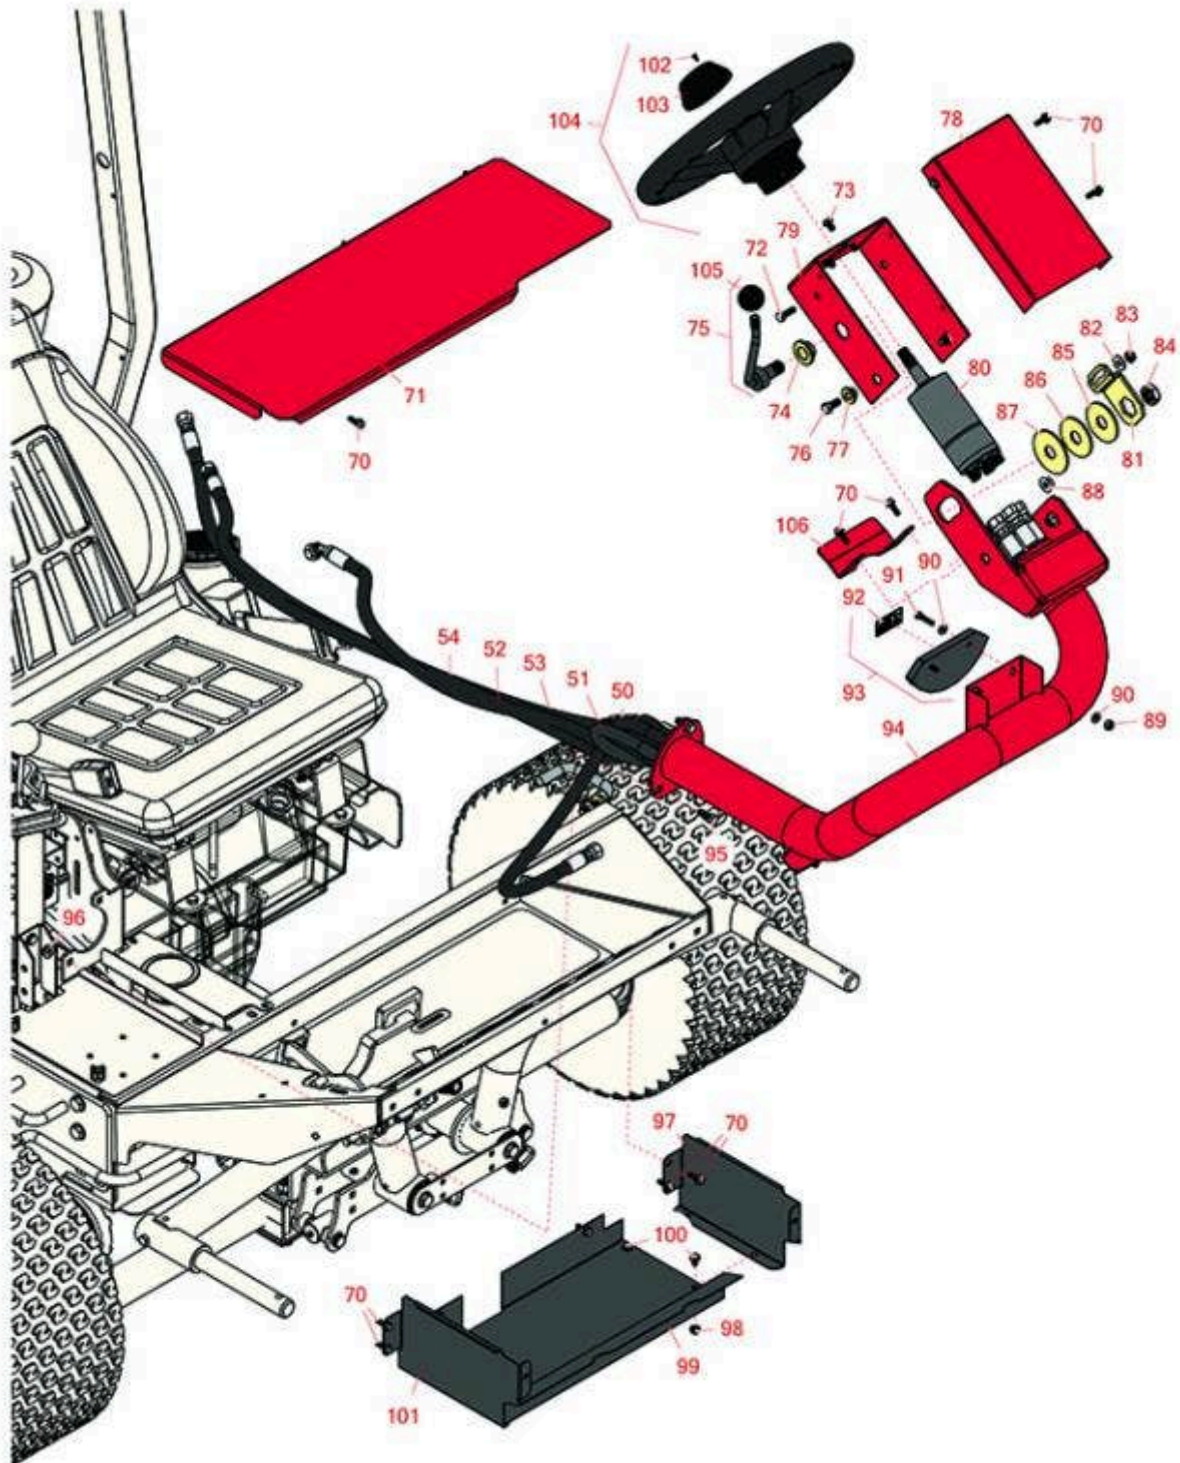

Replaces Toro Reelmaster 3100-D Parts

Traction Unit - Model 03207

Steering Column

All original equipment manufacturers names and part numbers are used for identification purposes only, and we are in no way implying that our products are original equipment parts. Prices subject to change without notice.

Replaces Toro Reelmaster 3100-D Parts

Traction Unit - Model 03207

Steering Column

Item No	R&R Part No.	OEM Part No.	Description	Qty Req	Order Quantity
Hoses					
50	R95-8843	95-8843	Hydraulic Hose Assy	1	
51	R95-8842	95-8842	Hydraulic Hose Assy	1	
52	R95-8846	95-8846	Hydraulic Hose Assy	1	
53	R95-8844	95-8844	Hydraulic Hose Assy	1	
54	R95-8845	95-8845	Hydraulic Hose Assy	1	
Other Parts Availalbe					
70	R32144-10	32140-81, 32144-10, 32144-3, 34-140-AMVD	Bolt - 1/4-20 x 3/4 Serrated Hx Wshr	12	
71	R99-3504	99-3504	Toolbox Cover Assy	1	
72	R322-5	01-178-0508, 20-26-AD, 20-26-AGD, 30-9000, 322-5, 513341, 519755, 908019P, N/A	Bolt - Hex HD 5/16-18 x 1	1	
73	R33103-012	33103-012	Bolt - Flanged Hx HD	4	
74	R99-3502	99-3502	Boss	1	
75	R95-8798-03	95-8798, 95-8798-03	Lever - Steering	1	

Replaces Toro Reelmaster 3100-D Parts

Traction Unit - Model 03207

Steering Column

Item No	R&R Part No.	OEM Part No.	Description	Qty Req	Order Quantity
76	R400260	01-178-0605, 18-4100, 19-8270, 323-3, 323-33, 323-34, 323-5, 3235-5	Bolt - Hex HD 3/8-16 x 7/8	2	
77	R93-5988	93-5204, 93-5988	Hub - Pivot	2	
78	R95-8794-01	95-8794, 95-8794-01	Cover - Valve - Steering	1	
79	R104-5185-01	104-5185-01	Bracket - Steering Valve	1	
80	R104-5180	104-5180	Valve - Steering	1	
81	R80-2880	80-2880	Bracket - Tilt	1	
82	R453009	01-166-0400, 24-10-BD, 24-9-AD, 32-9650, 3256-2, 3256-23, 3256-3, 3256-67, 3290-217, 3556-3, 4-2390, 7-0152	Washer - Flat 5/16 SAE	1	
83	R32128-44	32128-44	Nut	1	
84	R3218-7	01-158-0560, 01-191-1210, 3218-7	Nut - Jam	1	
85	R80-2930	80-2930	Washer - Flat	1	
86	R82-9010	82-9010	Disc - Friction	1	
87	R31-0390	31-0390	Disc- Friction	1	