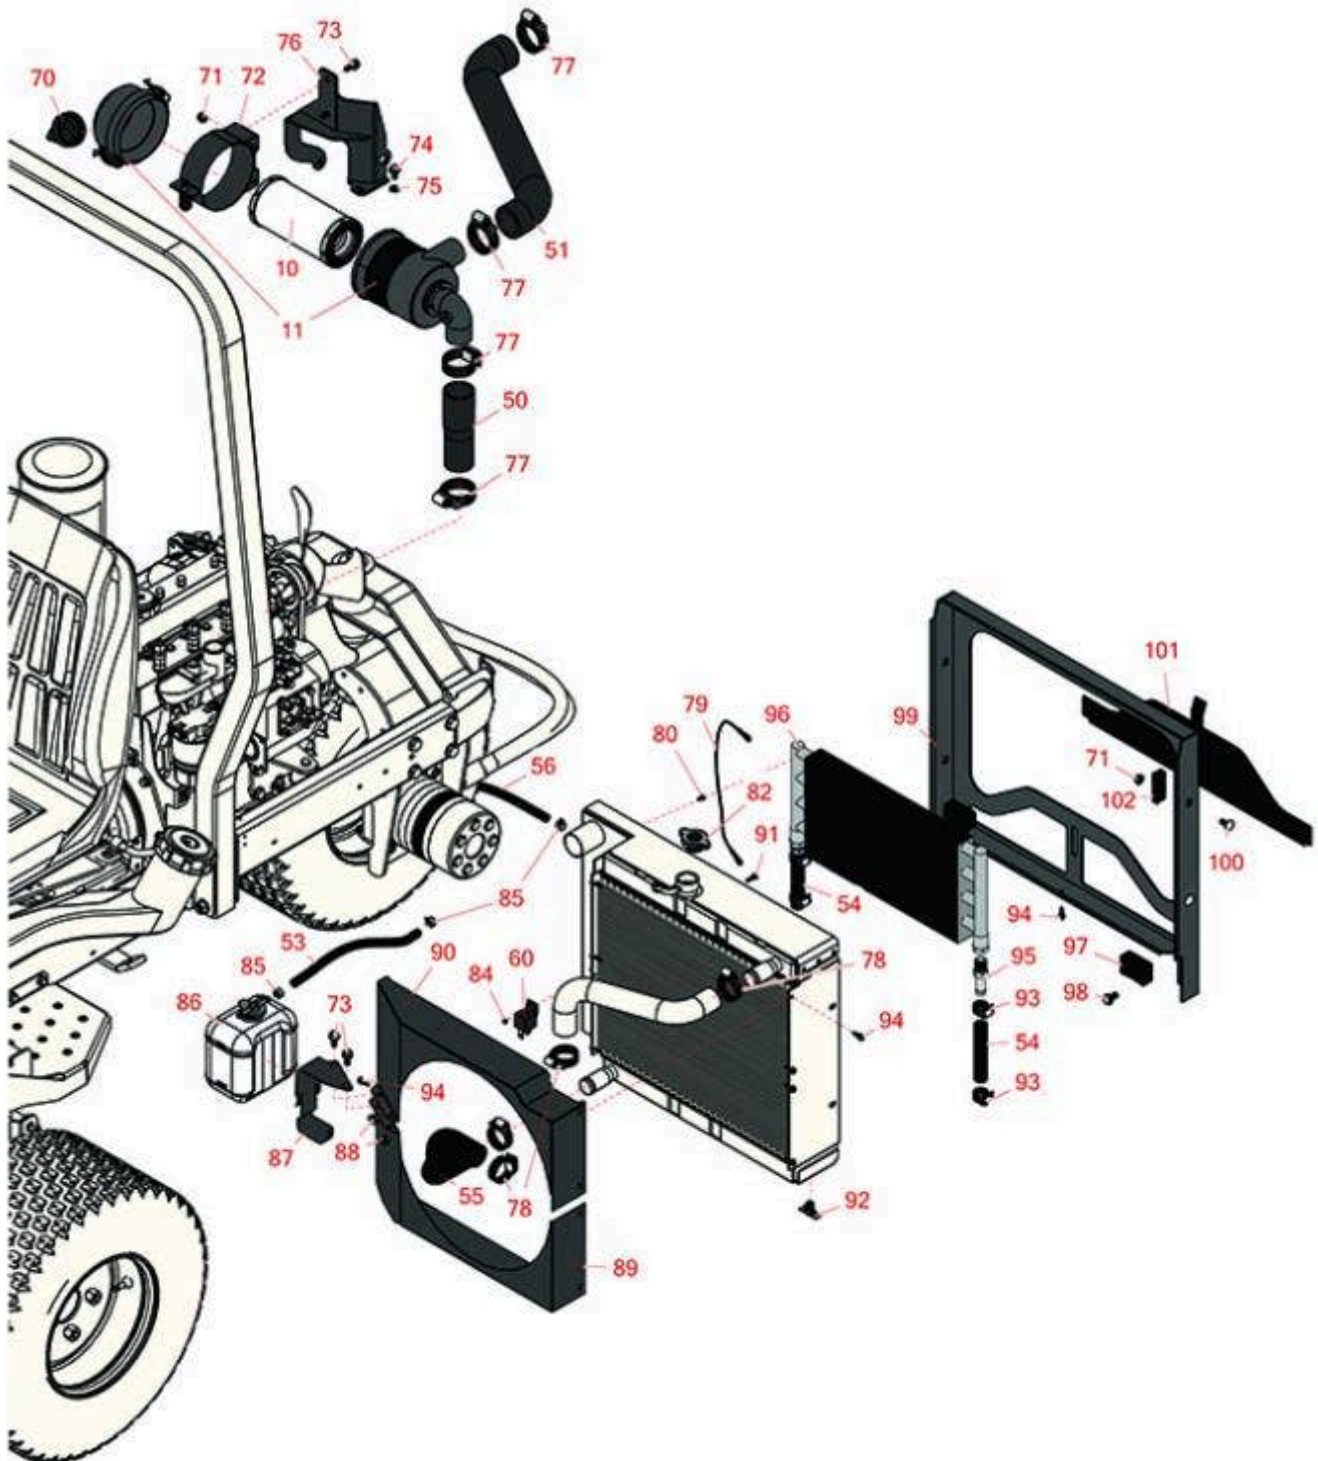

Replaces Toro Reelmaster 3100-D Parts

Traction Unit - Model 03207

Radiator & Air Intake

All original equipment manufacturers names and part numbers are used for identification purposes only, and we are in no way implying that our products are original equipment parts. Prices subject to change without notice.

Replaces Toro Reelmaster 3100-D Parts

Traction Unit - Model 03207

Radiator & Air Intake

Item No	R&R Part No.	OEM Part No.	Description	Qty Req	Order Quantity
Filters					
10	R108-3811	108-3811	Element - Air Cleaner	1	
11	R93-2190	93-2190	Air Cleaner Assy	1	
Hoses					
50	R95-8947	95-8947	Hose - Lower - Air in	1	
51	R95-8946	95-8946	Hose - Upper - Air in	1	
53	R63-9640	63-9640	Hose - Fuel	1	
54	R95-8706	95-8706	Hydraulic Hose Assy	2	
55	R95-8945	95-8945	Hose-Radiator - Lower	1	
56	R109-0274	109-0274	Hose- Fuel	1	
Gauges and Controls					
60	R99-7435	99-7435	Relay - 70 Amp	1	
Other Parts Available					
70	R87-9400	87-9400	Valve - Vacuator	1	
71	R32128-44	32128-44	Nut	6	
72	R93-2191	93-2191	Band-Mounting - Air Cleaner	1	
73	R3234-5	3234-5, 62-3310	Bolt - 5/16-18x3/4 Hx Ser Was HD	4	
74	R33114-016	33114-016, 42-9230, 42-9270, 48-7680, 48-7690, 48-7700	Bolt - Hx HD 8mm x 1.25 x 15	2	