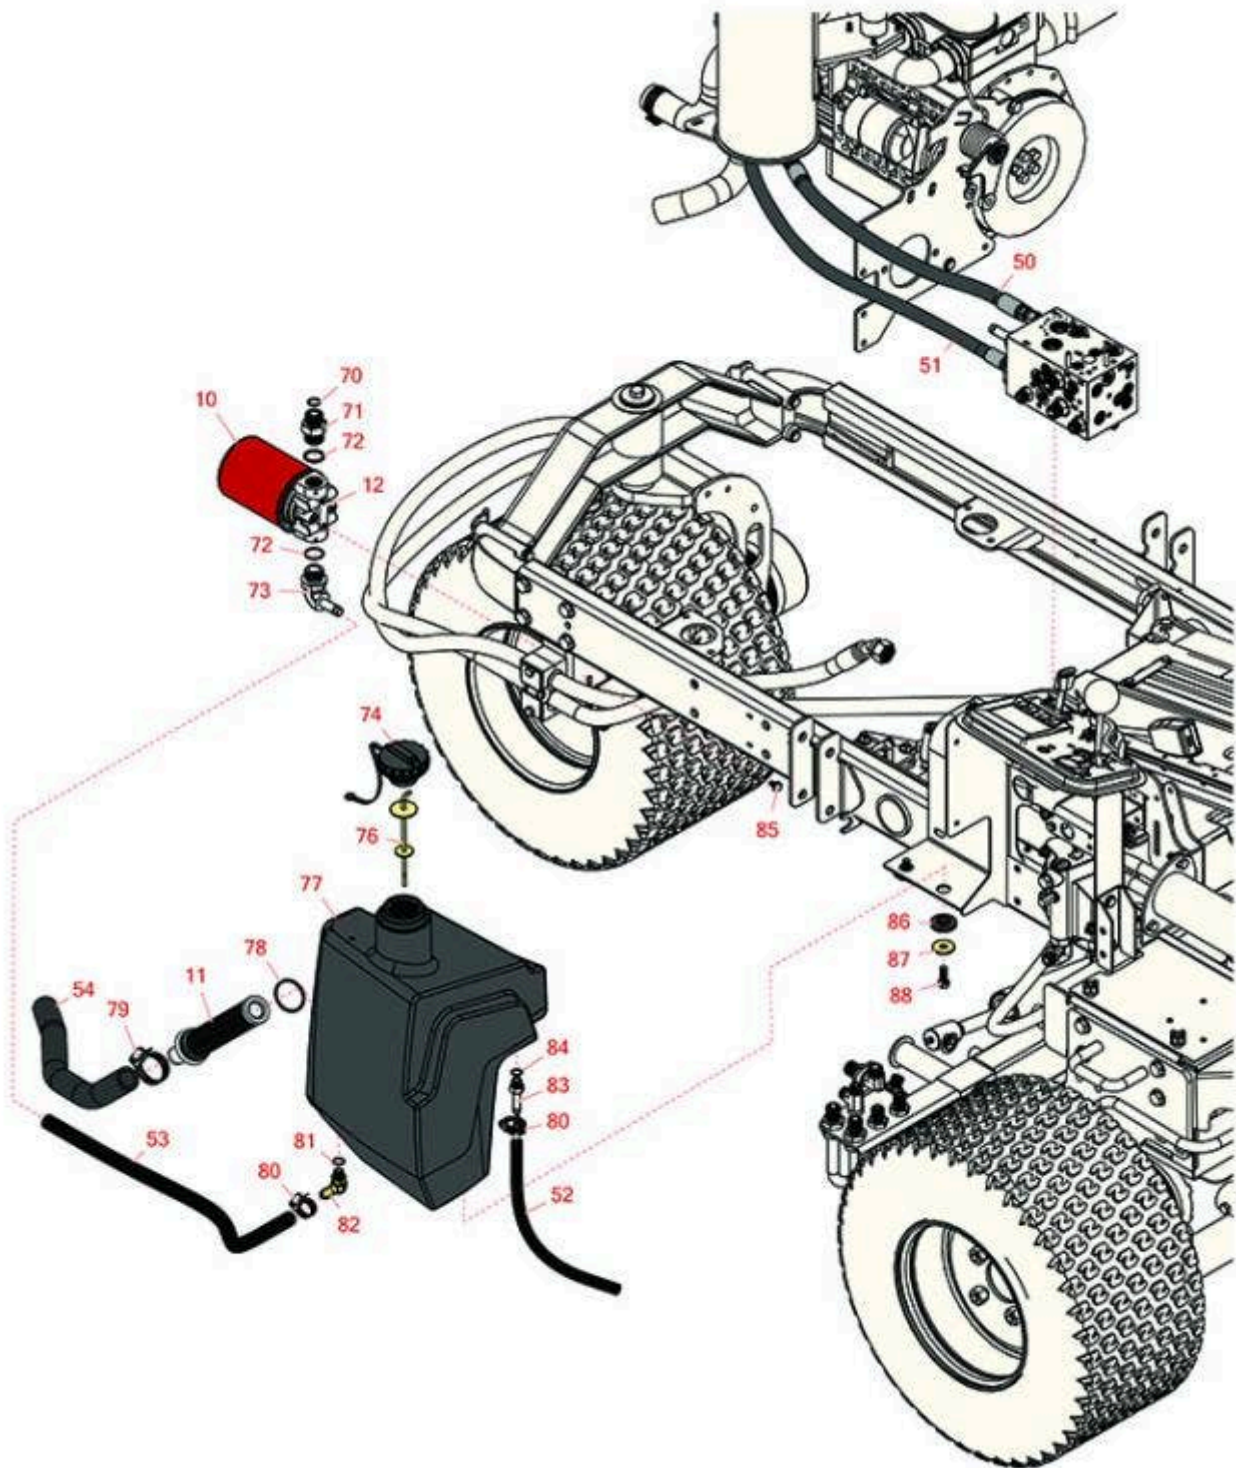

Replaces Toro Reelmaster 3100-D Parts

Traction Unit - Model 03207

Hydraulic Tank

All original equipment manufacturers names and part numbers are used for identification purposes only, and we are in no way implying that our products are original equipment parts. Prices subject to change without notice.

Replaces Toro Reelmaster 3100-D Parts

Traction Unit - Model 03207

Hydraulic Tank

Item No	R&R Part No.	OEM Part No.	Description	Qty Req	Order Quantity
Filters					
10	R86-3010	23-9740, 239470, 28-1370, 281370, 353-387, 353387, 54-0110, 540110, 76-6490, 86-3010, 863010, Dec-70	Baldwin Hydraulic Oil Filter	1	
10	RRF10611	01-317-0240, 23-9740, 54-0110	SilverGuard Hydraulic Oil Filter	1	
11	R104-7546	104-7546, 104-7546`	Strainer - Tank	1	
12	R150924		Filter Head Assy	1	
12	R92-5821	86-3000, 92-5821	Filter - Head	1	
Hoses					
50	R95-8829	95-8829	Hydraulic Hose Assy	1	
51	R106-4197	106-4197	Hydraulic Hose Assy	1	
52	R104-4846	104-4846	Hose	1	
53	R99-3501	99-3501	Hose	1	
54	R104-4845	104-4845	Hose - Suction	1	
Other Parts Available					
70	R237-65	237-65, 237.65	O-Ring	1	

Replaces Toro Reelmaster 3100-D Parts

Traction Unit - Model 03207

Hydraulic Tank

Item No	R&R Part No.	OEM Part No.	Description	Qty Req	Order Quantity
88	R3234-11	3234-11	Bolt - Hex Washer HD	4	

All original equipment manufacturers names and part numbers are used for identification purposes only, and we are in no way implying that our products are original equipment parts. Prices subject to change without notice.