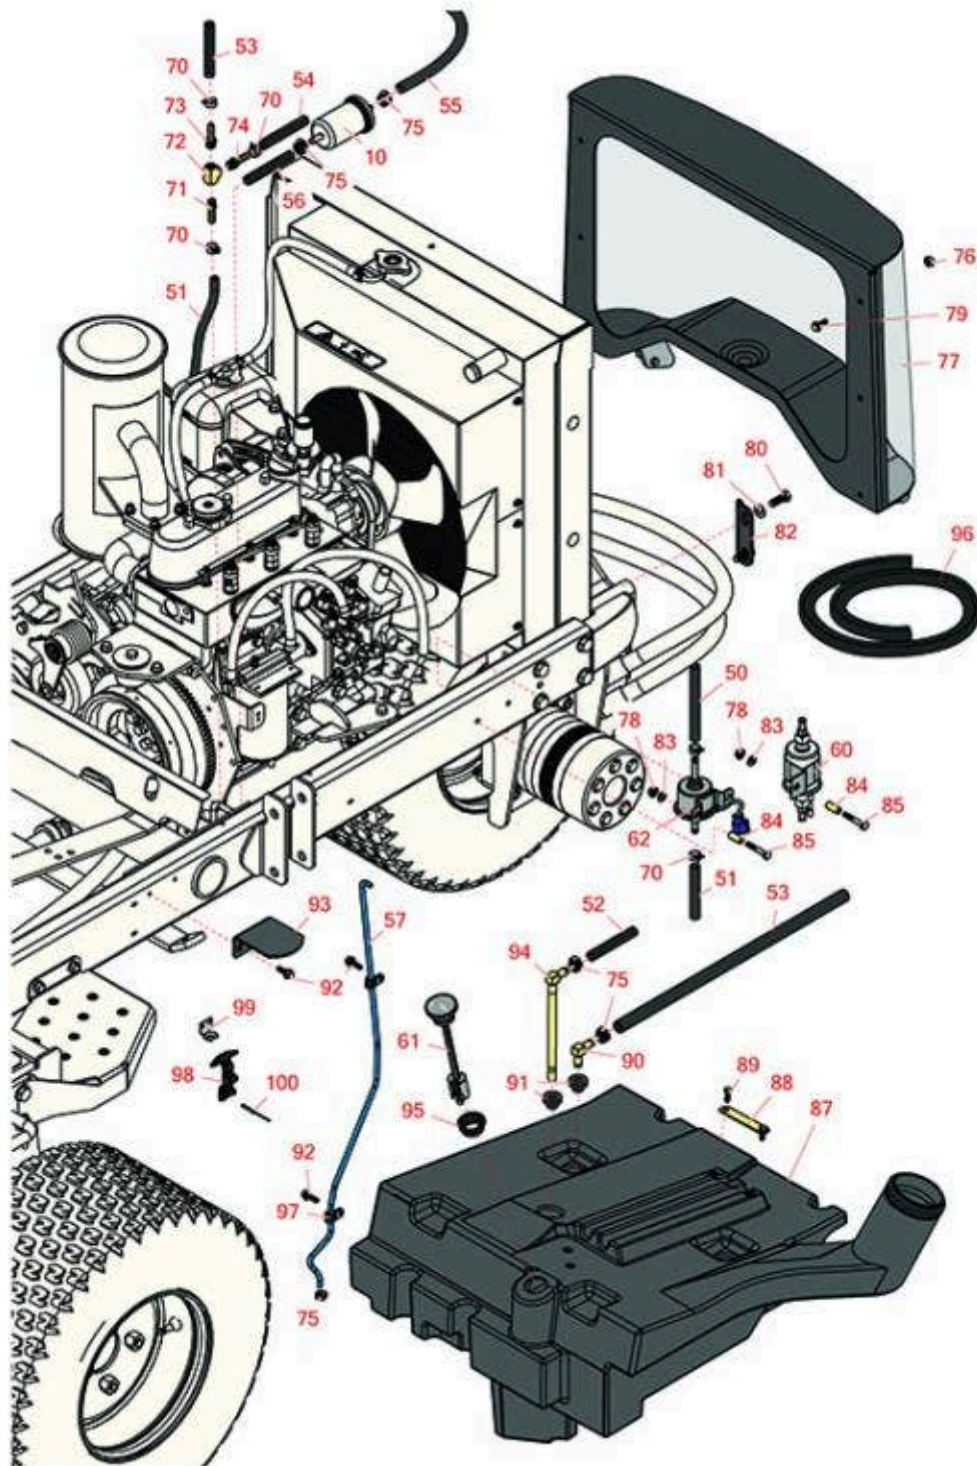

# Replaces Toro Reelmaster 3100-D Parts

*Traction Unit - Model 03207*

*Fuel Tank*

All original equipment manufacturers names and part numbers are used for identification purposes only, and we are in no way implying that our products are original equipment parts. Prices subject to change without notice.

# Replaces Toro Reelmaster 3100-D Parts

*Traction Unit - Model 03207*

*Fuel Tank*

Item No	R&R Part No.	OEM Part No.	Description	Qty Req	Order Quantity
62	<b>RXRC60151350</b>	104-5215, 107-0122, 112-8400, 99-3464	Kubota Fuel Pump - Electric	1	
<b>Other Parts Available</b>					
70	<b>R92-2379</b>	92-2379	Clamp - Hose	5	
71	<b>R304-73</b>	304-73, 307-73, 353-973	Connector-Hose	1	
72	<b>R354-20</b>	354-20	Fitting-Tee	1	
73	<b>R354-21</b>	354-21	Fitting-Barb	1	
74	<b>R354-22</b>	354-22	Fitting-Barb	1	
75	<b>R2412-108</b>	2412-108, 97406	Clamp - Worm - 1/4 - Stainless	5	
76	<b>R301504</b>	2296-42, 301504, 32127-24, 32128-33, 32146-17, 3296-16, 3296-42, 3296-42 , 915661P	Locknut - ESNA 1/4-20	6	
77	<b>R95-8724-03</b>	95-8724, 95-8724-03	Screen - Hood	1	
78	<b>R32128-33</b>	32128-33	Nut - 1/4-20 Flanged Serr	2	
79	<b>R3234-4</b>	3234-4	Bolt - Hx Ser Was HD 1/4-20 x 3/4	6	