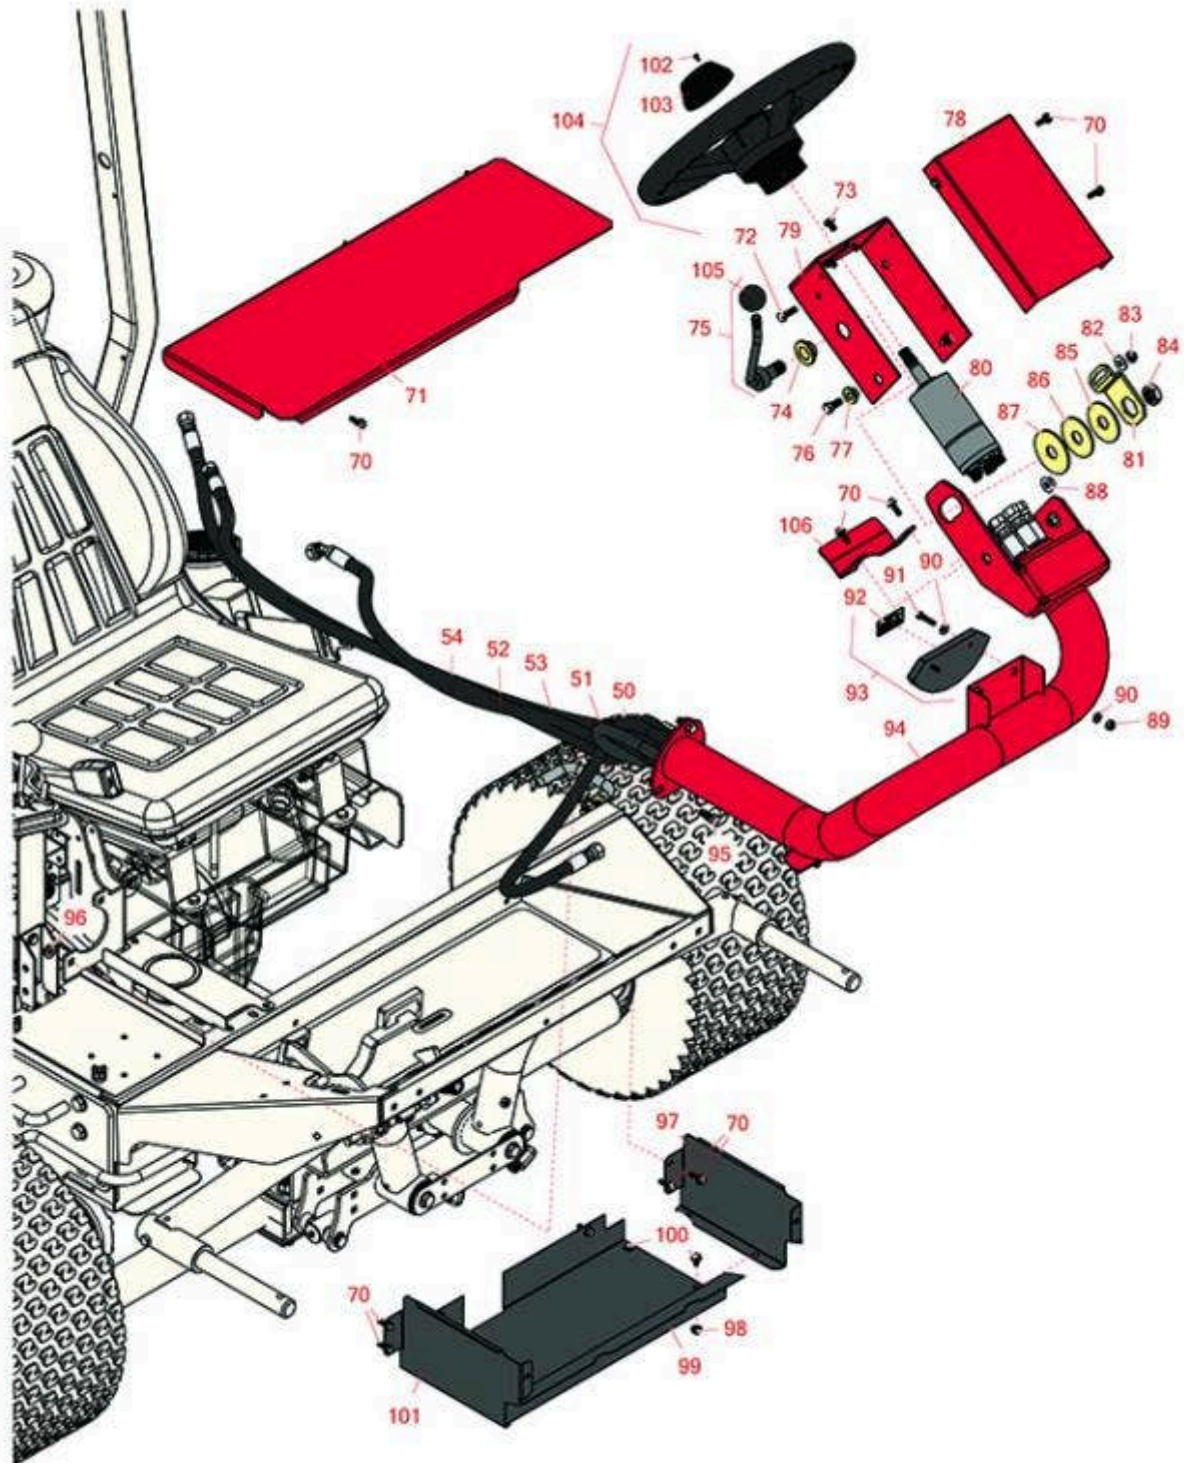

# Replaces Toro Reelmaster 3100-D Parts

Traction Unit - Model 03206

Steering Column

All original equipment manufacturers names and part numbers are used for identification purposes only, and we are in no way implying that our products are original equipment parts. Prices subject to change without notice.

# Replaces Toro Reelmaster 3100-D Parts

Traction Unit - Model 03206

Steering Column

Item No	R&R Part No.	OEM Part No.	Description	Qty Req	Order Quantity
<b>Hoses</b>					
50	<b>R95-8843</b>	95-8843	Hydraulic Hose Assy	1	
51	<b>R95-8842</b>	95-8842	Hydraulic Hose Assy	1	
52	<b>R95-8846</b>	95-8846	Hydraulic Hose Assy	1	
53	<b>R95-8844</b>	95-8844	Hydraulic Hose Assy	1	
54	<b>R95-8845</b>	95-8845	Hydraulic Hose Assy	1	
<b>Other Parts Availalbe</b>					
70	<b>R32144-10</b>	32140-81, 32144-10, 32144-3, 34-140-AMVD	Bolt - 1/4-20 x 3/4 Serrated Hx Wshr	12	
71	<b>R99-3504</b>	99-3504	Toolbox Cover Assy	1	
72	<b>R322-5</b>	01-178-0508, 20-26-AD, 20-26-AGD, 30-9000, 322-5, 513341, 519755, 908019P, N/A	Bolt - Hex HD 5/16-18 x 1	1	
73	<b>R33103-012</b>	33103-012	Bolt - Flanged Hx HD	4	
74	<b>R99-3502</b>	99-3502	Boss	1	
75	<b>R95-8798-03</b>	95-8798, 95-8798-03	Lever - Steering	1	