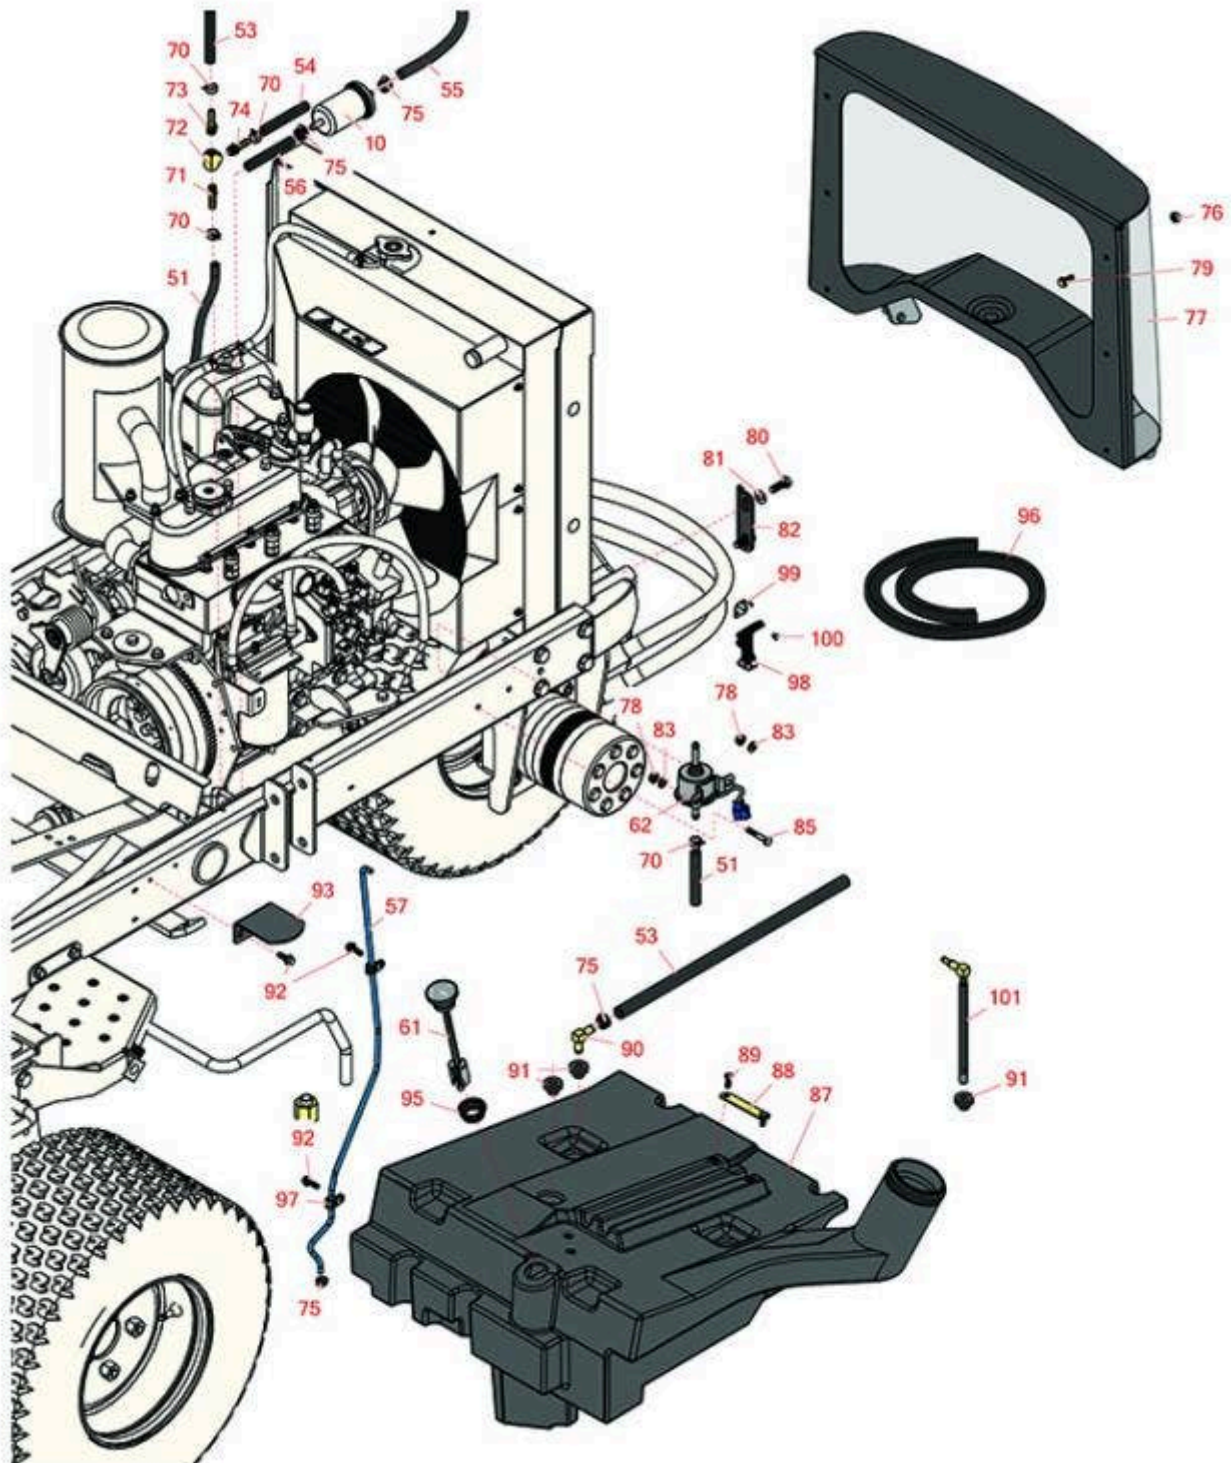

# Replaces Toro Reelmaster 3100-D Parts

*Traction Unit - Model 03206*

*Fuel Tank*

All original equipment manufacturers names and part numbers are used for identification purposes only, and we are in no way implying that our products are original equipment parts. Prices subject to change without notice.

# Replaces Toro Reelmaster 3100-D Parts

*Traction Unit - Model 03206*

*Fuel Tank*

Item No	R&R Part No.	OEM Part No.	Description	Qty Req	Order Quantity
<b>Filters</b>					
10	<b>RRF10520</b>		SilverGuard Fuel Filter	1	
10	<b>RX1258143012</b>	108-3828, 98-7612	Kubota Fuel Filter	1	
<b>Hoses</b>					
51	<b>R110-5701</b>	110-5701, 99-3185, 99-7191	Hose-Fuel	1	
53	<b>R110-6187</b>	110-6187	Hose-Fuel	1	
53	<b>R110-4100</b>	110-4100, 92-6068	Hose-Fuel	1	
54	<b>R110-8751</b>	110-8751	Hose-Fuel	1	
55	<b>R110-4110</b>	104-4848, 110-4110, 54-8040	Hose-Fuel	1	
56	<b>R110-6186</b>	110-6186, 71-3383	Hose - Fuel	1	
57	<b>R95-8615</b>	95-8615	Tube-Breather	1	
<b>Gauges and Controls</b>					
61	<b>R95-8971</b>	95-8971	Guage-Fuel	1	
62	<b>RXRC60151350</b>	104-5215, 107-0122, 112-8400, 99-3464	Kubota Fuel Pump - Electric	1	
<b>Other Parts Available</b>					
70	<b>R92-2379</b>	92-2379	Clamp - Hose	5	