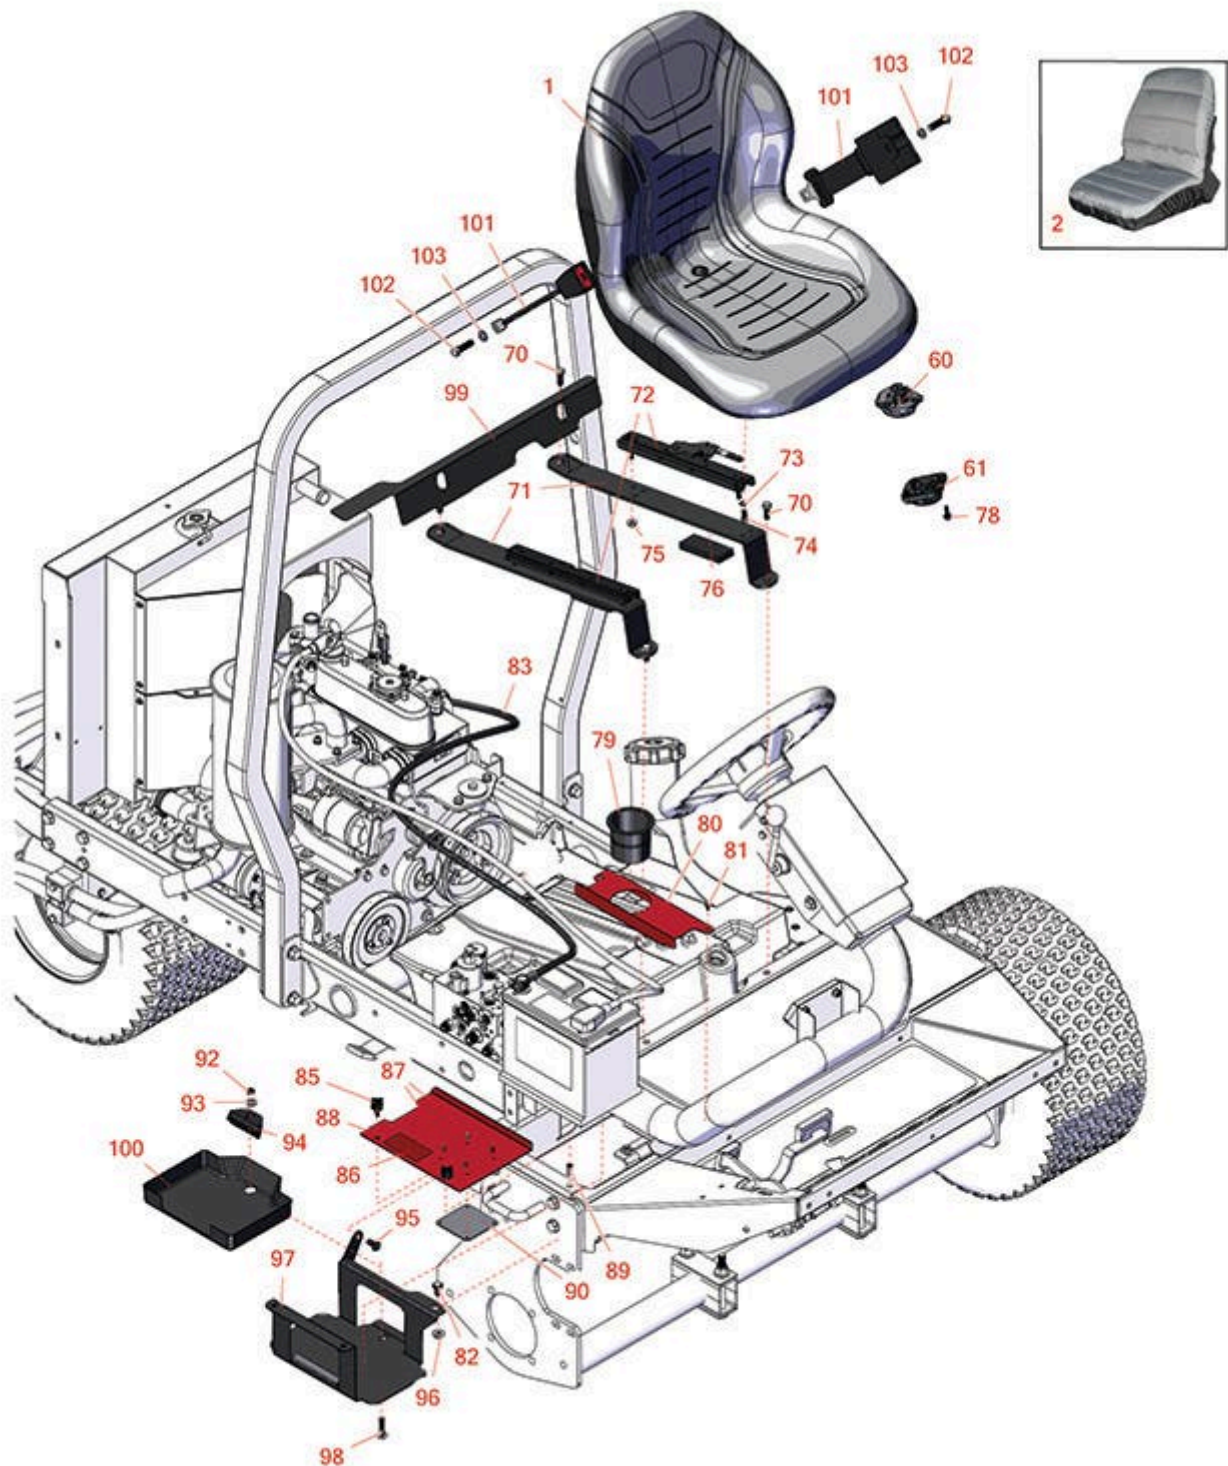

Replaces Toro Reelmaster 3100-D Parts

Traction Unit - Model 03206

Battery & Seat

All original equipment manufacturers names and part numbers are used for identification purposes only, and we are in no way implying that our products are original equipment parts. Prices subject to change without notice.

Replaces Toro Reelmaster 3100-D Parts

Traction Unit - Model 03206

Battery & Seat

| Item No | R&R Part No. | OEM Part No. | Description | Qty Req | Order Quantity |
|---|---------------------|--|--|---------|----------------|
| 1 | RMXB200GY | 100-3187, 104-4620, 104-7620, 21-4880, 351-59, 351-76, 49-8130, 63-9410, 66-5400, 75-9190, 750105, 92-6280, MXB200GY | Milsco Seat XB200 - Grey | 1 | |
| <i>Tech Note: This seat will not accept seat belts:</i> | | | | | |
| 2 | R120-5179 | 120-5179 | Large Seat Cover - Gray | 1 | |
| Gauges and controls | | | | | |
| 60 | R151541 | R&R ON, LY | Delta Seat Switch - Twist Mount 1 Pole Normally Open | 1 | |
| 61 | R92-6282 | 62-6282, 92-6282 | Switch - Kill - Seat | 1 | |
| Other Parts Available | | | | | |
| 70 | R3234-11 | 3234-11 | Bolt - Hex Washer HD | 4 | |
| 71 | R104-4847-03 | 104-4847-03 | Strap - Seat Support | 2 | |
| 72 | R150224 | 133-8896, 92-8990, 92-8990/92-8991, 92-8991 | Adjusters - Seat (Set of 2) | 1 | |
| 73 | R3255-8 | 3255-8 | Washer - Lock 5/16 Ext | 4 | |
| 74 | R322-2 | 322-2, 513338P | Bolt - Hex HD 5/16-18 x 5/8 | 4 | |