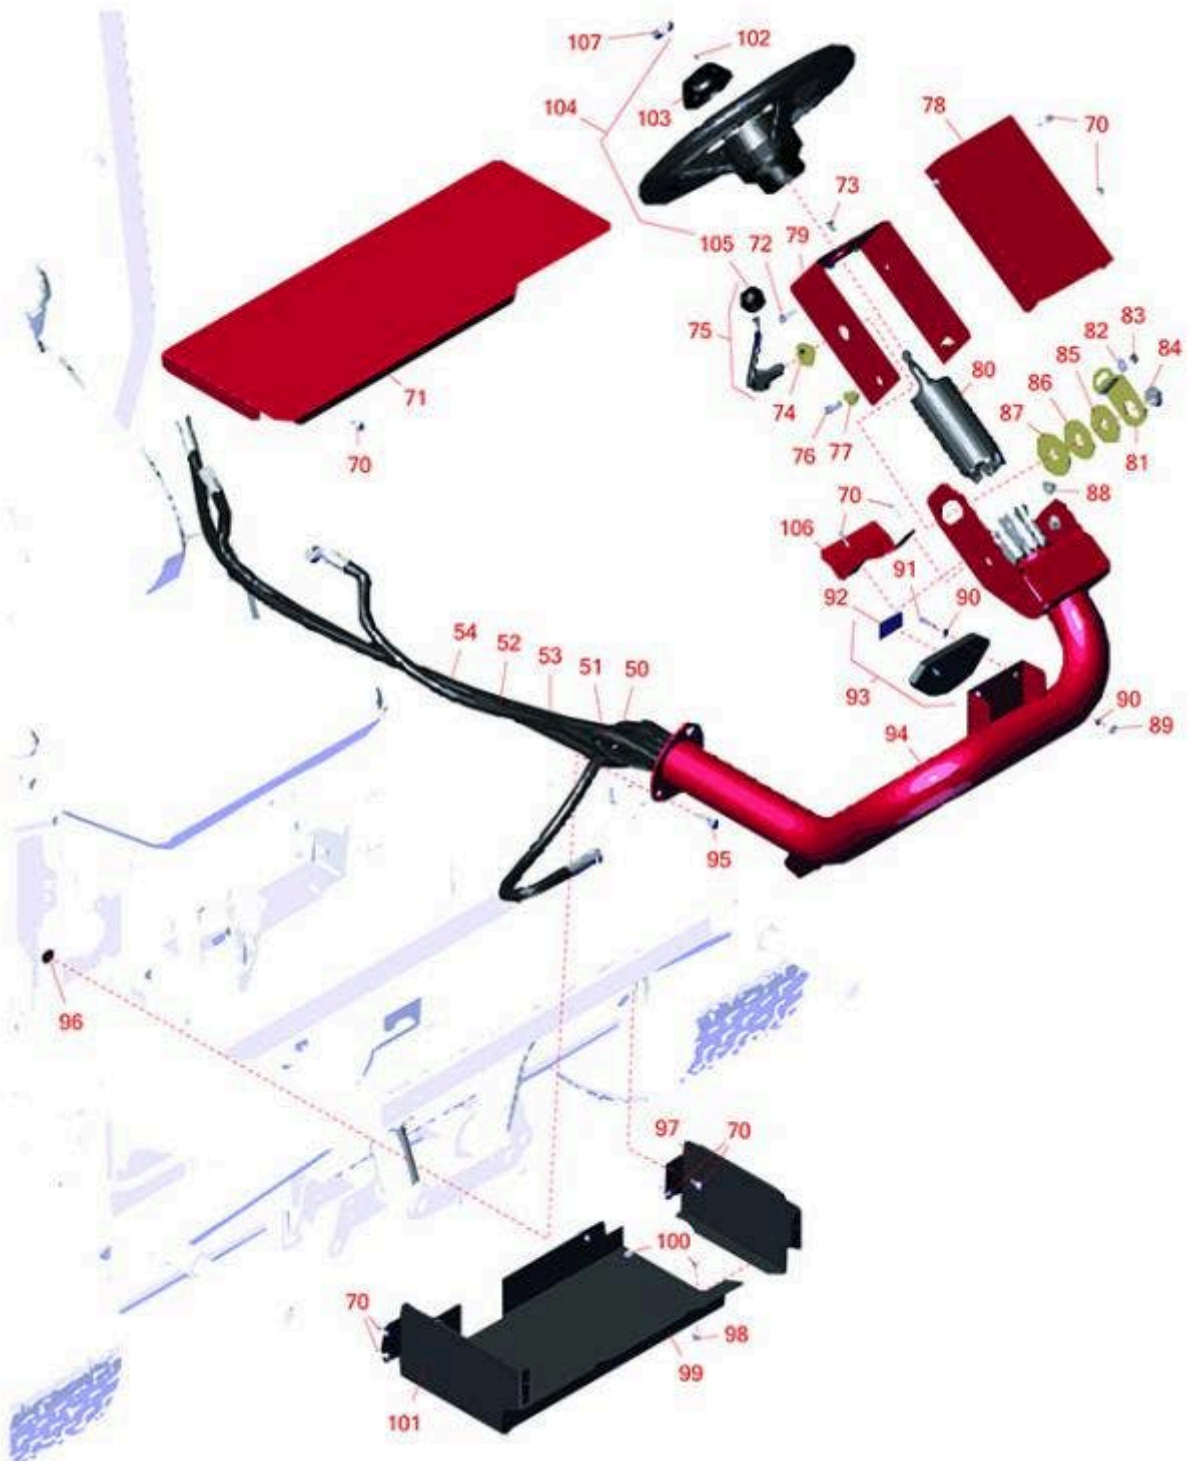

Replaces Toro Reelmaster 3100-D Parts

Traction Unit - Model 03201

Steering Column

All original equipment manufacturers names and part numbers are used for identification purposes only, and we are in no way implying that our products are original equipment parts. Prices subject to change without notice.

Replaces Toro Reelmaster 3100-D Parts

Traction Unit - Model 03201

Steering Column

Item No	R&R Part No.	OEM Part No.	Description	Qty Req	Order Quantity
Hoses					
50	R95-8843	95-8843	Hydraulic Hose Assy	1	
51	R95-8842	95-8842	Hydraulic Hose Assy	1	
52	R95-8846	95-8846	Hydraulic Hose Assy	1	
53	R95-8844	95-8844	Hydraulic Hose Assy	1	
54	R95-8845	95-8845	Hydraulic Hose Assy	1	
Other Parts Availalbe					
70	R32144-10	32140-81, 32144-10, 32144-3, 34-140-AMVD	Bolt - 1/4-20 x 3/4 Serrated Hx Wshr	12	
71	R99-3504	99-3504	Toolbox Cover Assy	1	
72	R322-5	01-178-0508, 20-26-AD, 20-26-AGD, 30-9000, 322-5, 513341, 519755, 908019P, N/A	Bolt - Hex HD 5/16-18 x 1	1	
73	R33103-012	33103-012	Bolt - Flanged Hx HD	4	
74	R99-3502	99-3502	Boss	1	
75	R95-8798-03	95-8798, 95-8798-03	Lever - Steering	1	

Replaces Toro Reelmaster 3100-D Parts

Traction Unit - Model 03201

Steering Column

Item No	R&R Part No.	OEM Part No.	Description	Qty Req	Order Quantity
76	R400260	01-178-0605, 18-4100, 19-8270, 323-3, 323-33, 323-34, 323-5, 3235-5	Bolt - Hex HD 3/8-16 x 7/8	2	
77	R93-5988	93-5204, 93-5988	Hub - Pivot	2	
78	R95-8794-01	95-8794, 95-8794-01	Cover - Valve - Steering	1	
79	R104-5185-01	104-5185-01	Bracket - Steering Valve	1	
80	R104-5180	104-5180	Valve - Steering	1	
81	R80-2880	80-2880	Bracket - Tilt	1	
82	R453009	01-166-0400, 24-10-BD, 24-9-AD, 32-9650, 3256-2, 3256-23, 3256-3, 3256-67, 3290-217, 3556-3, 4-2390, 7-0152	Washer - Flat 5/16 SAE	1	
83	R32128-44	32128-44	Nut	1	
84	R3218-7	01-158-0560, 01-191-1210, 3218-7	Nut - Jam	1	
85	R80-2930	80-2930	Washer - Flat	1	
86	R82-9010	82-9010	Disc - Friction	1	
87	R31-0390	31-0390	Disc- Friction	1	