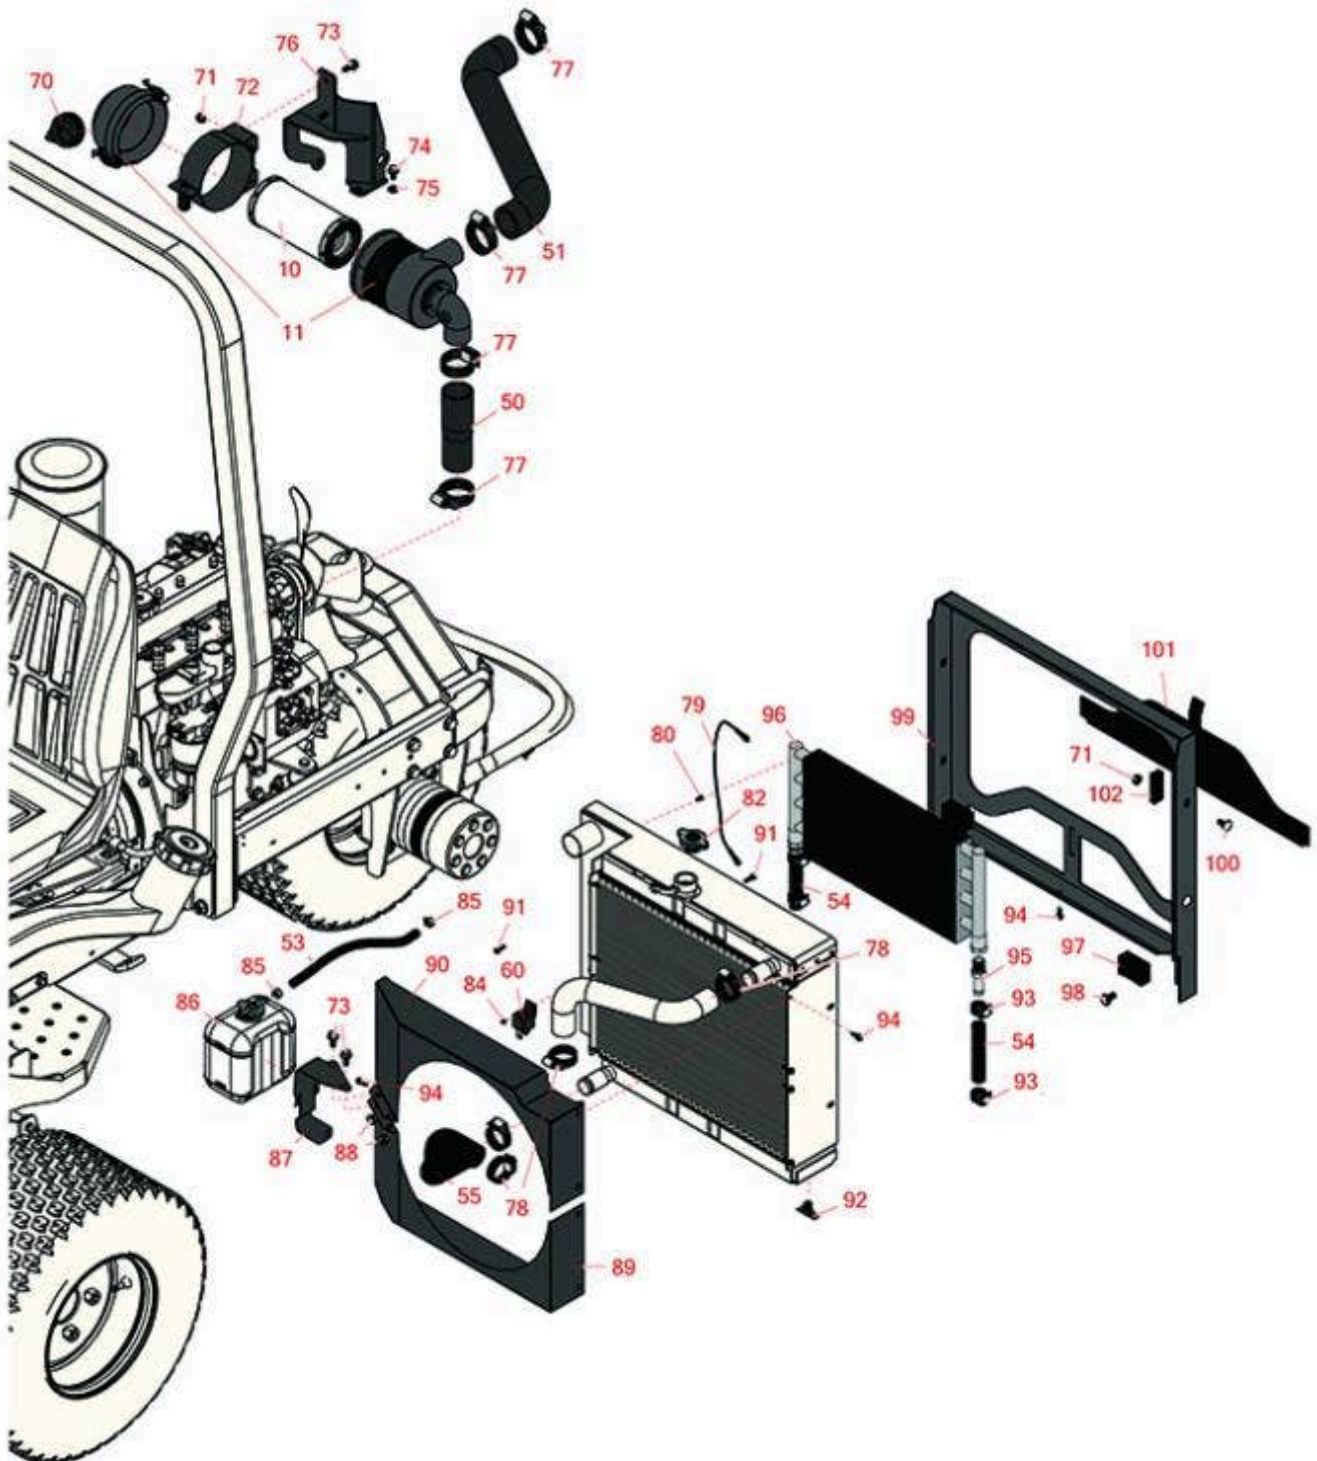

Replaces Toro Reelmaster 3100-D Parts

Traction Unit - Model 03201

Radiator & Air Intake

All original equipment manufacturers names and part numbers are used for identification purposes only, and we are in no way implying that our products are original equipment parts. Prices subject to change without notice.

Replaces Toro Reelmaster 3100-D Parts

Traction Unit - Model 03201

Radiator & Air Intake

Item No	R&R Part No.	OEM Part No.	Description	Qty Req	Order Quantity
Filters					
10	R108-3811	108-3811	Element - Air Cleaner	1	
11	R93-2190	93-2190	Air Cleaner Assy	1	
Hoses					
50	R95-8947	95-8947	Hose - Lower - Air in	1	
51	R95-8946	95-8946	Hose - Upper - Air in	1	
53	R63-9640	63-9640	Hose - Fuel	1	
54	R95-8706	95-8706	Hydraulic Hose Assy	2	
55	R95-8945	95-8945	Hose-Radiator - Lower	1	
Gauges and Controls					
60	R99-7435	99-7435	Relay - 70 Amp	1	
Other Parts Available					
70	R87-9400	87-9400	Valve - Vacuator	1	
71	R32128-44	32128-44	Nut	6	
72	R93-2191	93-2191	Band-Mounting - Air Cleaner	1	
73	R3234-5	3234-5, 62-3310	Bolt - 5/16-18x3/4 Hx Ser Was HD	4	
74	R33114-016	33114-016, 42-9230, 42-9270, 48-7680, 48-7690, 48-7700	Bolt - Hx HD 8mm x 1.25 x 15	2	