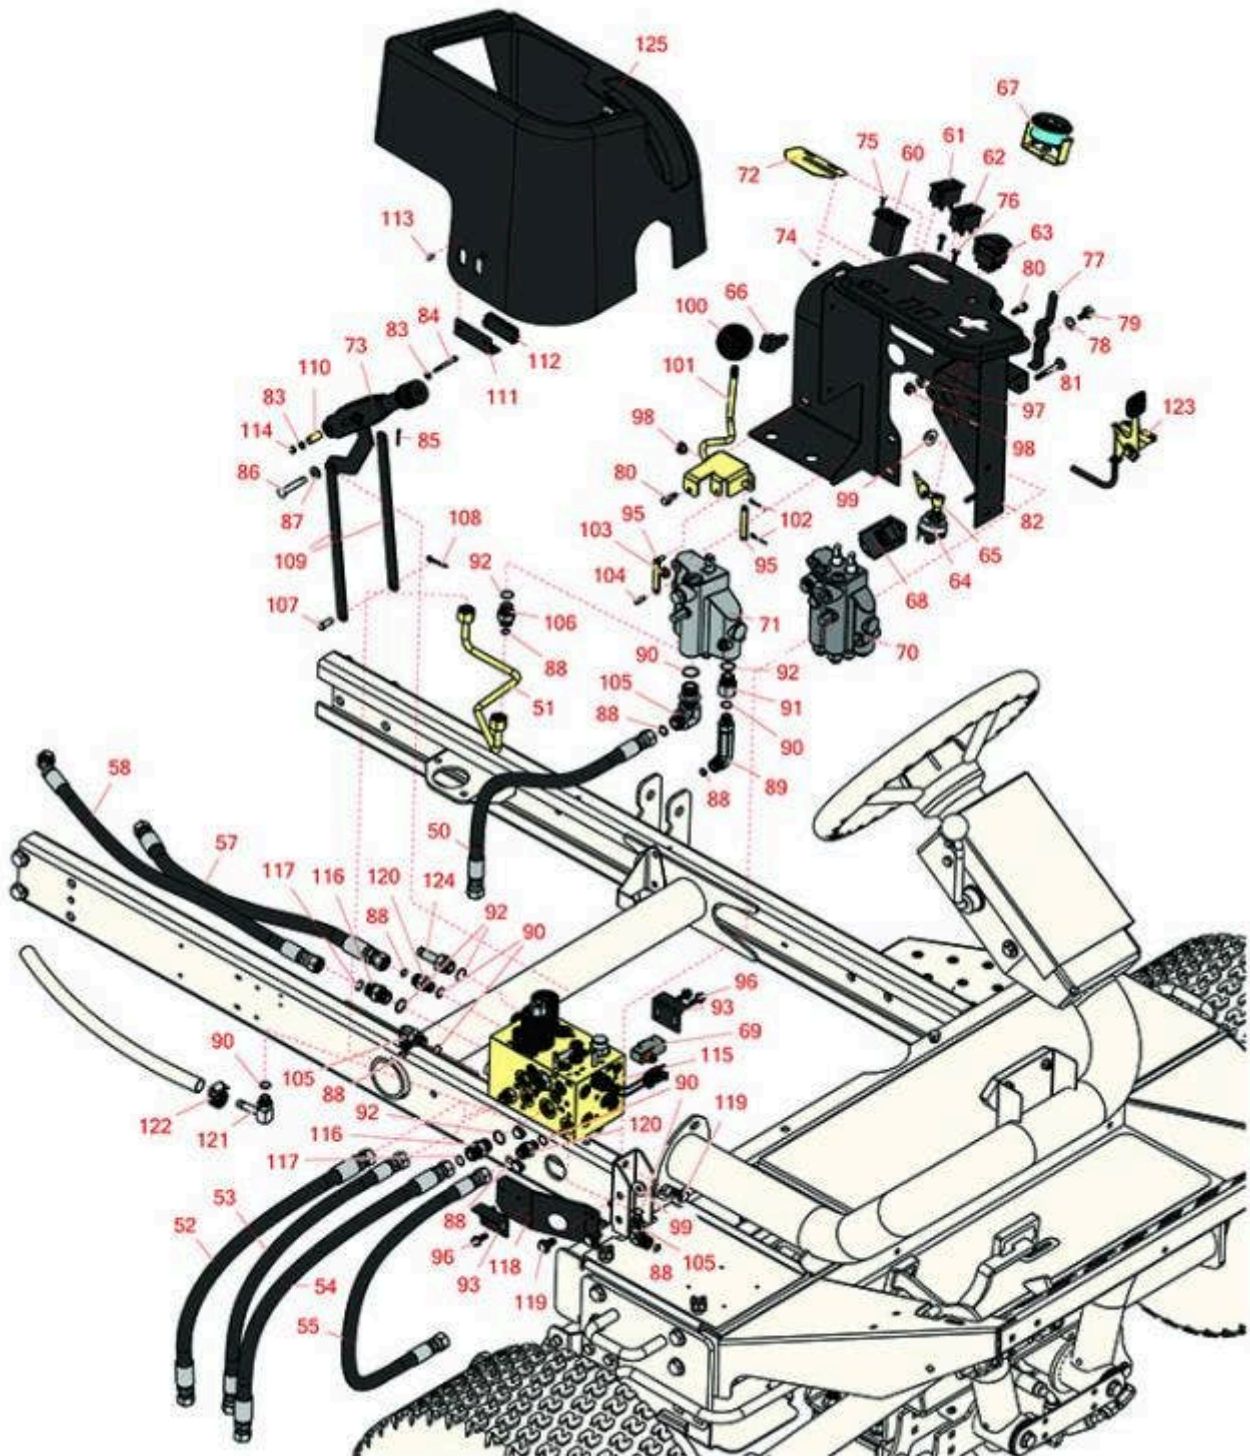

Replaces Toro Reelmaster 3100-D Parts

Traction Unit - Model 03201

Control Panel, Hyd Valve & Parking Brake

All original equipment manufacturers names and part numbers are used for identification purposes only, and we are in no way implying that our products are original equipment parts. Prices subject to change without notice.

Replaces Toro Reelmaster 3100-D Parts

Traction Unit - Model 03201

Control Panel, Hyd Valve & Parking Brake

Item No	R&R Part No.	OEM Part No.	Description	Qty Req	Order Quantity
Hoses					
50	R99-3575	99-3575	Hydraulic Hose Assy	1	
51	R99-3551	99-3551	Tube Assy	1	
52	R99-3578	99-3578	Hydraulic Hose Assy	1	
53	R99-3577	69-5860, 99-3577	Hydraulic Hose Assy	1	
54	R99-3574	99-3574	Hydraulic Hose Assy	1	
55	R99-3576	99-3576	Hydraulic Hose Assy	1	
57	R95-8829	95-8829	Hydraulic Hose Assy	1	
58	R106-4197	106-4197	Hydraulic Hose Assy	1	
Gauges and Controls					
60	R75-6820	75-6820	Meter - Hour - Quartz	1	
61	R100-8071	100-8071	Lamp - Warning	1	
62	R100-8070	100-8070	Lamp - Warning	1	
63	R95-8999	95-8999	Switch - Headlight	1	
64	R104-2541	104-2541, 88-9830	Switch - Key 6 Lead 5/8 Mt.	1	
65	R343060	218-412, 32-8380, 33-2010, 62-7770, 63-8360, 94-2618	Ignition - Key Set/2	1	
66	R100-4918	100-4818, 100-4918	Diode	1	
67	R93-7053	87-4140, 93-7053	Cluster - Lamp Warning	1	