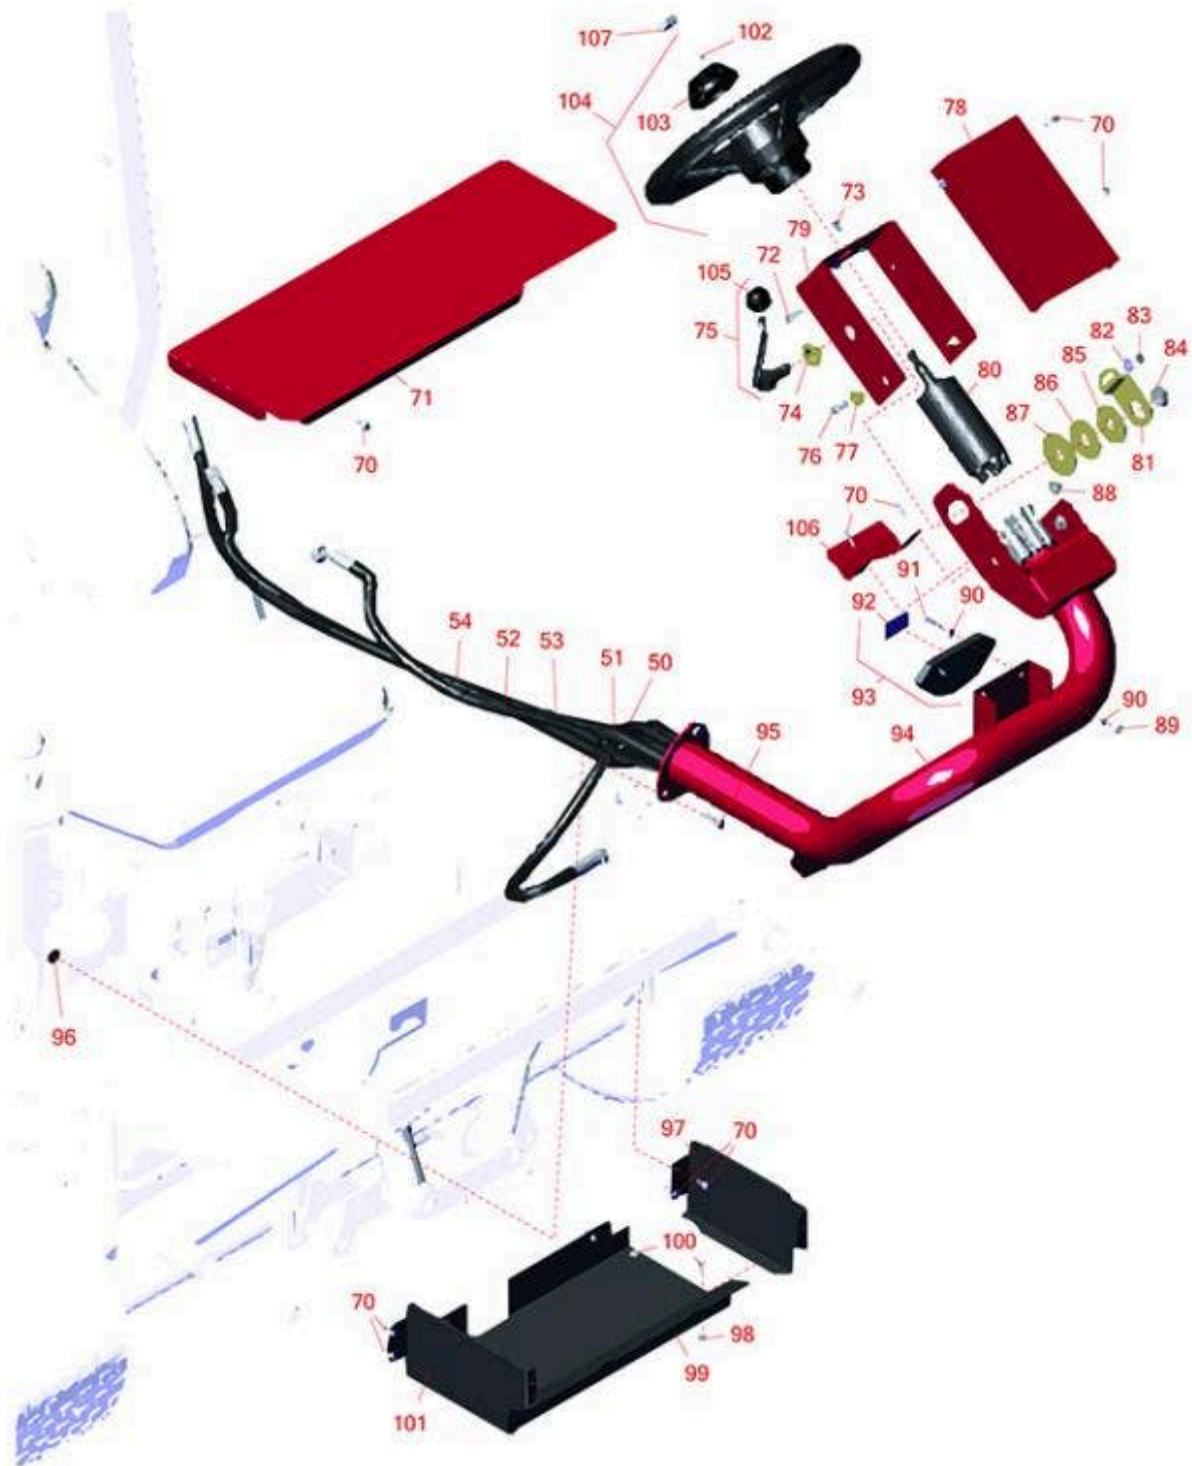

Replaces Toro Reelmaster 3100-D Parts

Traction Unit - Model 03200

Steering Column

All original equipment manufacturers names and part numbers are used for identification purposes only, and we are in no way implying that our products are original equipment parts. Prices subject to change without notice.

Replaces Toro Reelmaster 3100-D Parts

Traction Unit - Model 03200

Steering Column

Item No	R&R Part No.	OEM Part No.	Description	Qty Req	Order Quantity
Hoses					
50	R95-8843	95-8843	Hydraulic Hose Assy	1	
51	R95-8842	95-8842	Hydraulic Hose Assy	1	
52	R95-8846	95-8846	Hydraulic Hose Assy	1	
53	R95-8844	95-8844	Hydraulic Hose Assy	1	
54	R95-8845	95-8845	Hydraulic Hose Assy	1	
Other Parts Availalbe					
70	R32144-10	32140-81, 32144-10, 32144-3, 34-140-AMVD	Bolt - 1/4-20 x 3/4 Serrated Hx Wshr	12	
71	R99-3504	99-3504	Toolbox Cover Assy	1	
72	R322-5	01-178-0508, 20-26-AD, 20-26-AGD, 30-9000, 322-5, 513341, 519755, 908019P, N/A	Bolt - Hex HD 5/16-18 x 1	1	
73	R33103-012	33103-012	Bolt - Flanged Hx HD	4	
74	R99-3502	99-3502	Boss	1	
75	R95-8798-03	95-8798, 95-8798-03	Lever - Steering	1	

Replaces Toro Reelmaster 3100-D Parts

Traction Unit - Model 03200

Steering Column

Item No	R&R Part No.	OEM Part No.	Description	Qty Req	Order Quantity
76	R400260	01-178-0605, 18-4100, 19-8270, 323-3, 323-33, 323-34, 323-5, 3235-5	Bolt - Hex HD 3/8-16 x 7/8	2	
77	R93-5988	93-5204, 93-5988	Hub - Pivot	2	
78	R95-8794-01	95-8794, 95-8794-01	Cover - Valve - Steering	1	
79	R104-5185-01	104-5185-01	Bracket - Steering Valve	1	
80	R104-5180	104-5180	Valve - Steering	1	
81	R80-2880	80-2880	Bracket - Tilt	1	
82	R453009	01-166-0400, 24-10-BD, 24-9-AD, 32-9650, 3256-2, 3256-23, 3256-3, 3256-67, 3290-217, 3556-3, 4-2390, 7-0152	Washer - Flat 5/16 SAE	1	
83	R32128-44	32128-44	Nut	1	
84	R3218-7	01-158-0560, 01-191-1210, 3218-7	Nut - Jam	1	
85	R80-2930	80-2930	Washer - Flat	1	
86	R82-9010	82-9010	Disc - Friction	1	
87	R31-0390	31-0390	Disc- Friction	1	