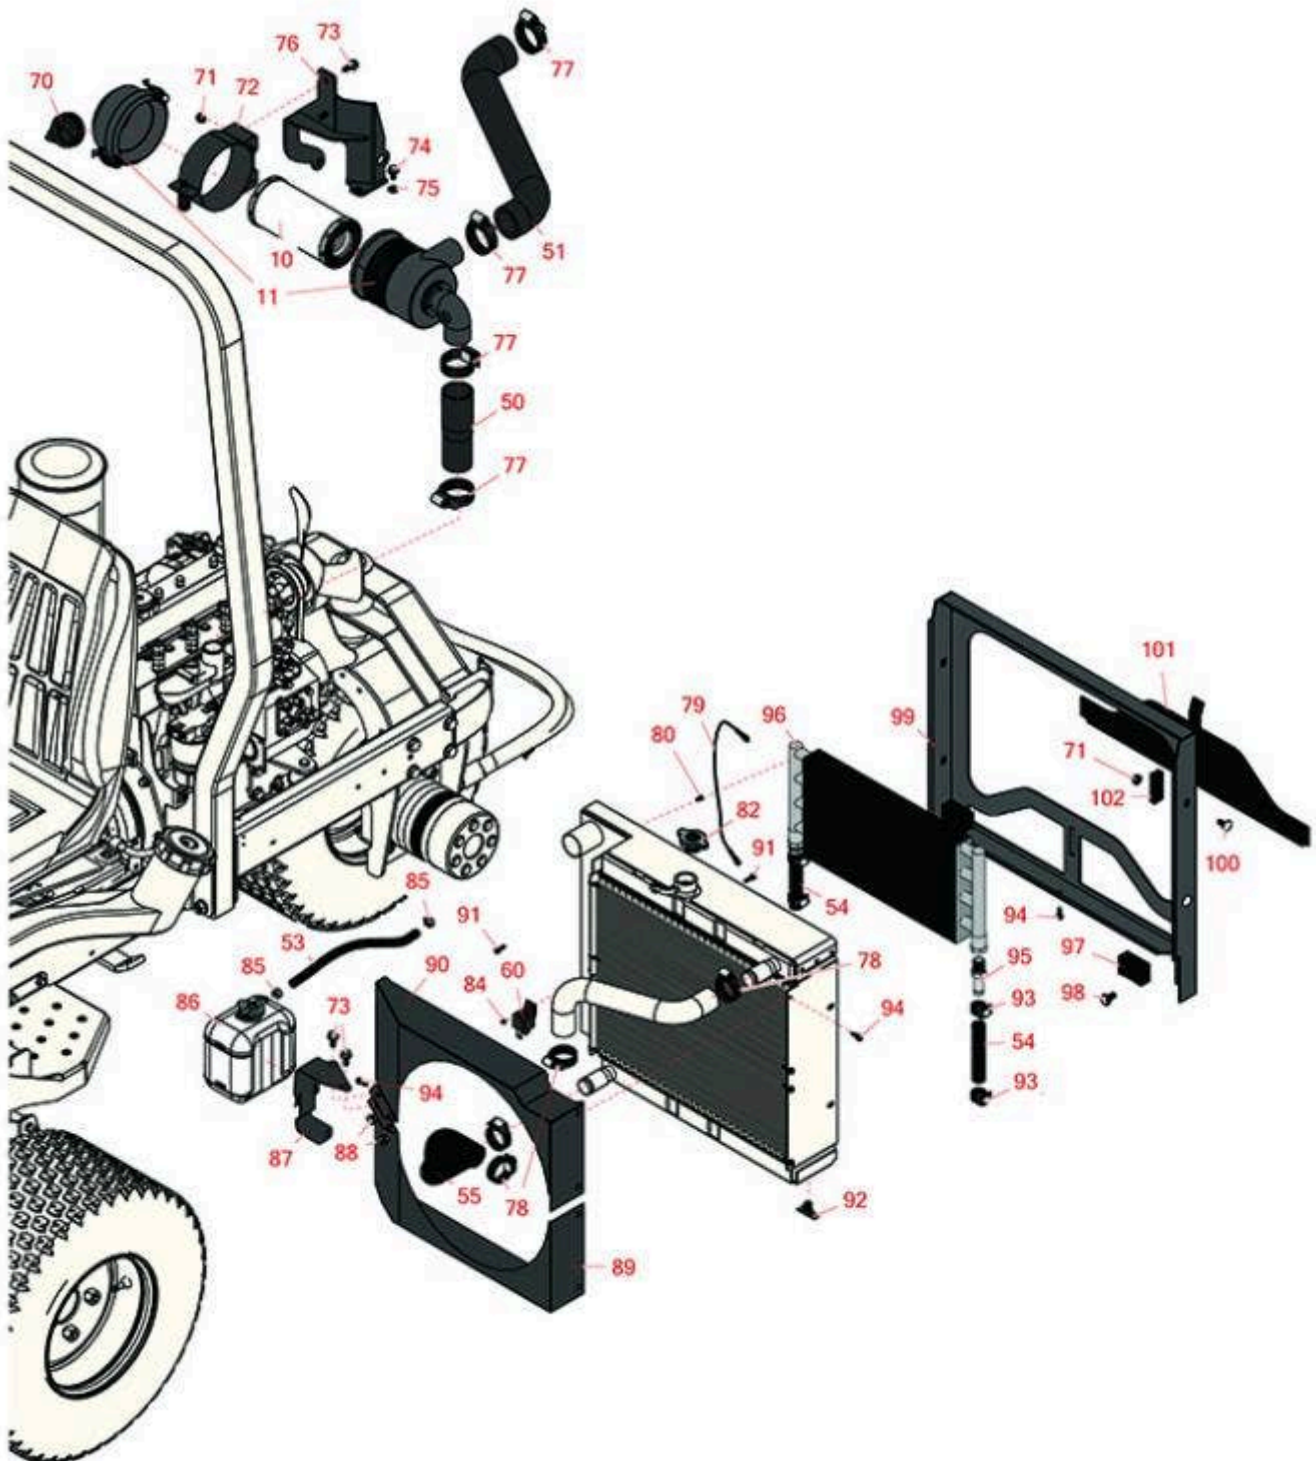

Replaces Toro Reelmaster 3100-D Parts

Traction Unit - Model 03200

Radiator & Air Intake

All original equipment manufacturers names and part numbers are used for identification purposes only, and we are in no way implying that our products are original equipment parts. Prices subject to change without notice.

Replaces Toro Reelmaster 3100-D Parts

Traction Unit - Model 03200

Radiator & Air Intake

Item No	R&R Part No.	OEM Part No.	Description	Qty Req	Order Quantity
Filters					
10	R108-3811	108-3811	Element - Air Cleaner	1	
11	R93-2190	93-2190	Air Cleaner Assy	1	
Hoses					
50	R95-8947	95-8947	Hose - Lower - Air in	1	
51	R95-8946	95-8946	Hose - Upper - Air in	1	
53	R63-9640	63-9640	Hose - Fuel	1	
54	R95-8706	95-8706	Hydraulic Hose Assy	2	
55	R95-8945	95-8945	Hose-Radiator - Lower	1	
Gauges and Controls					
60	R99-7435	99-7435	Relay - 70 Amp	1	
Other Parts Available					
70	R87-9400	87-9400	Valve - Vacuator	1	
71	R32128-44	32128-44	Nut	6	
72	R93-2191	93-2191	Band-Mounting - Air Cleaner	1	
73	R3234-5	3234-5, 62-3310	Bolt - 5/16-18x3/4 Hx Ser Was HD	4	
74	R33114-016	33114-016, 42-9230, 42-9270, 48-7680, 48-7690, 48-7700	Bolt - Hx HD 8mm x 1.25 x 15	2	