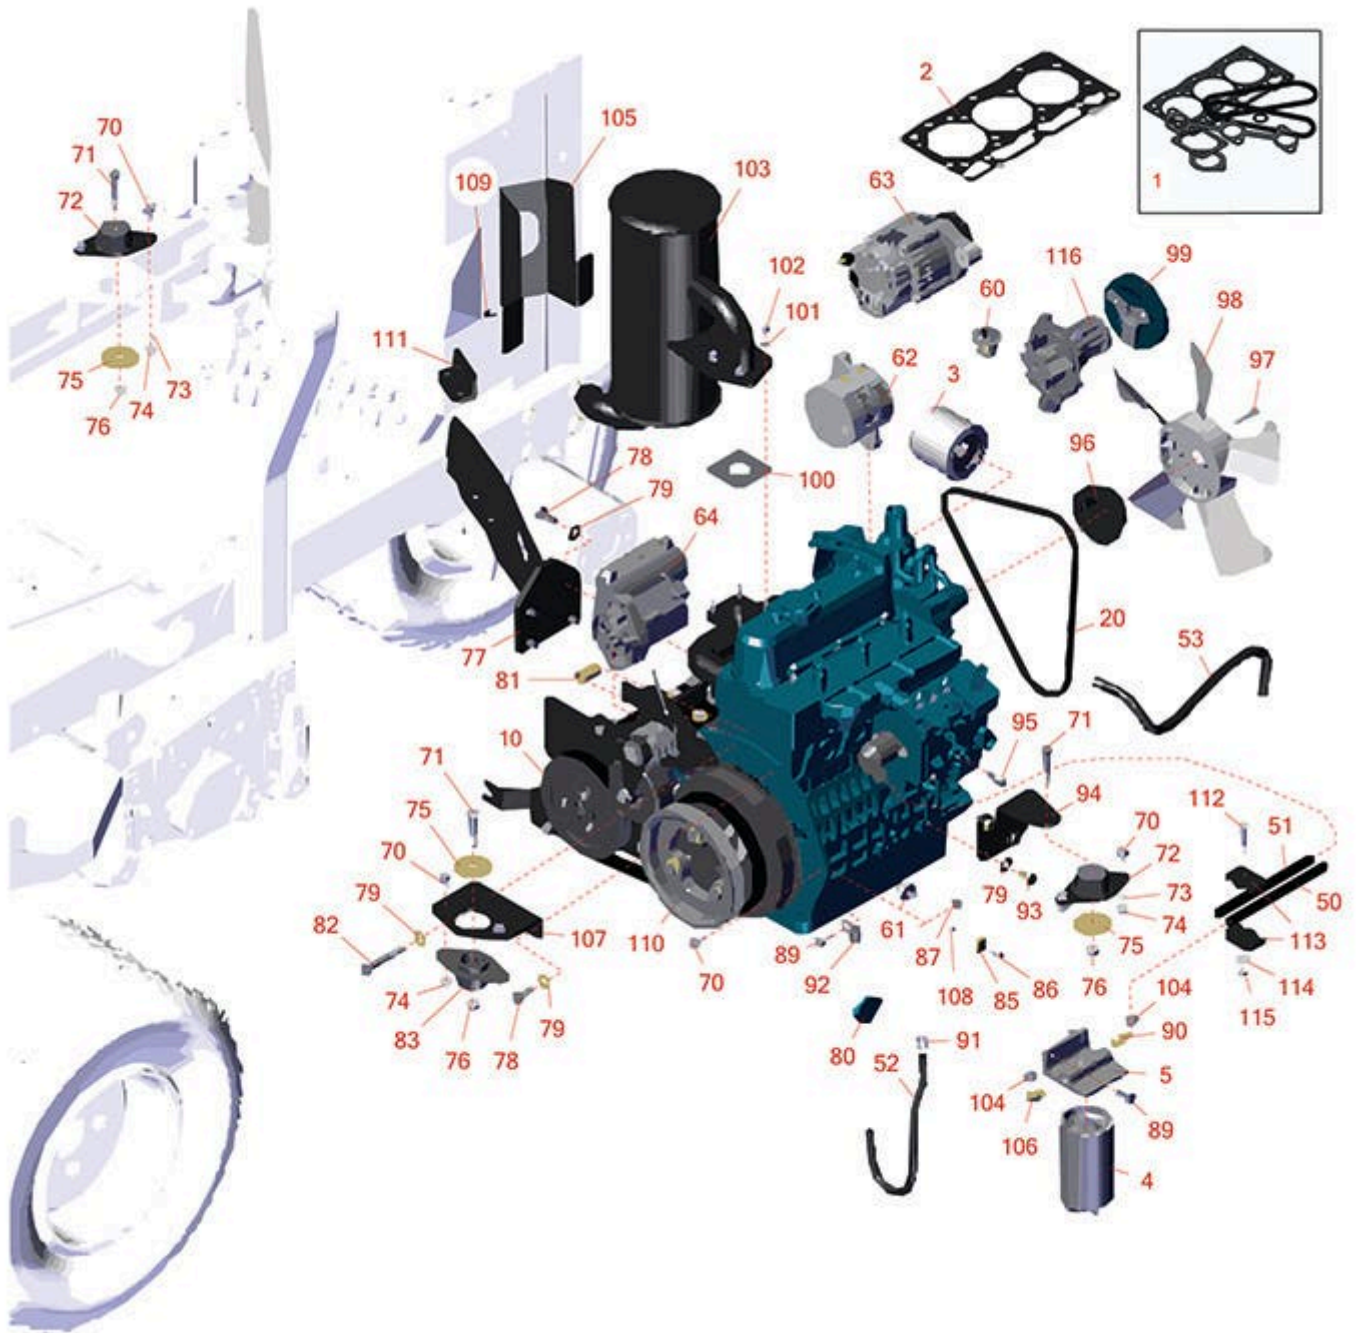

Replaces Toro Reelmaster 3100-D Parts

Traction Unit - Model 03171
Engine

All original equipment manufacturers names and part numbers are used for identification purposes only, and we are in no way implying that our products are original equipment parts. Prices subject to change without notice.

Replaces Toro Reelmaster 3100-D Parts

Traction Unit - Model 03171
Engine

Item No	R&R Part No.	OEM Part No.	Description	Qty Req	Order Quantity
Overhaul Kit					
1	R107-7848	107-7848	Upper Gasket Kit	1	
2	R108-6573	108-6573	Gasket - Cylinder Head	1	
Filters					
3	RX7000074034	99-8384	Kubota Oil Filter	1	
3	RRF10625	99-8384	SilverGuard Oil Filter	1	
3	R42-9030	104-5167, 108-3841, 127-0511, 42-9030, 67-4330, 98-9651	Baldwin Oil Filter - Engine	1	
3	RRF10606	108-3841, 67-4330, 98-9651	SilverGuard Oil Filter - 2 3/4" Long	1	
3	RRF10607	104-5167, 108-3841, 42-9030, 99-8384	SilverGuard Oil Filter - 3 3/4" Long	1	
4	R110-9049	110-9049	Donaldson Fuel Filter - Spin On	1	
4	RRF10515	105-8045, 108-3854, 110-9049	SilverGuard Fuel Filter	1	
5	R110-9044	110-9044	Donaldson Water/Fuel Separator Assy	1	
Engine					
10	RX1J99500000	104-4899, 107-7830, 112-9906, 138-6905	Kubota Engine D1105 E	0	

Replaces Toro Reelmaster 3100-D Parts

Traction Unit - Model 03171
Engine

Item No	R&R Part No.	OEM Part No.	Description	Qty Req	Order Quantity
20	RX1624197010	130-1241, 99-3467	V-Belt - Fan - Bestorq	1	

Hoses