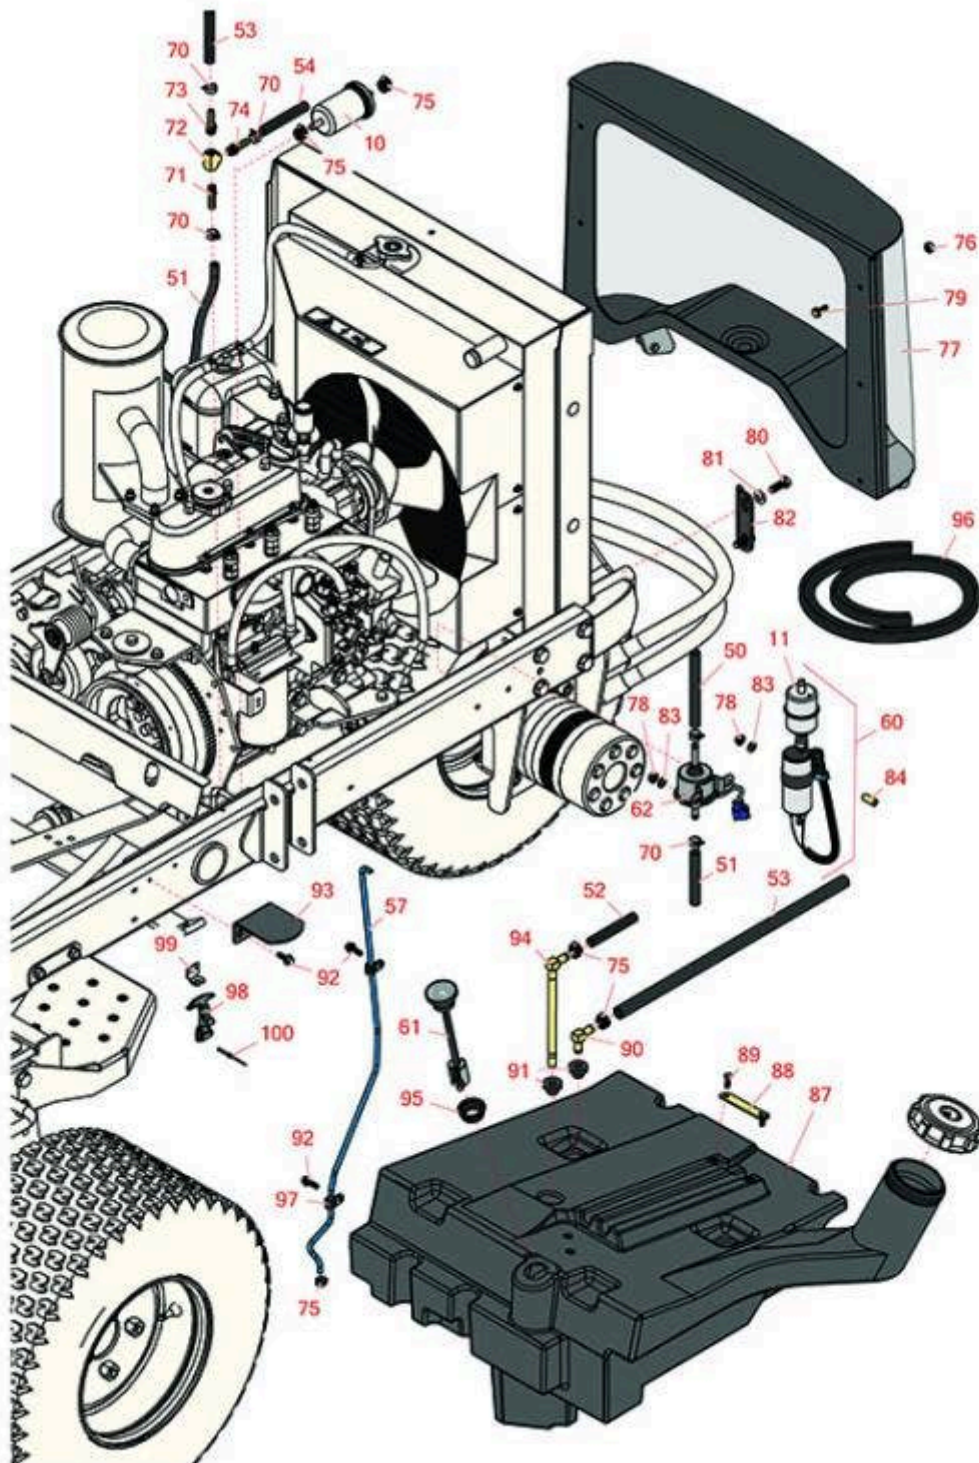

Replaces Toro Reelmaster 3100-D Parts

Traction Unit - Model 03171

Fuel Tank

All original equipment manufacturers names and part numbers are used for identification purposes only, and we are in no way implying that our products are original equipment parts. Prices subject to change without notice.

Replaces Toro Reelmaster 3100-D Parts

Traction Unit - Model 03171

Fuel Tank

Item No	R&R Part No.	OEM Part No.	Description	Qty Req	Order Quantity
Filters					
10	RRF10520		SilverGuard Fuel Filter	1	
10	RX1258143012	108-3828, 98-7612	Kubota Fuel Filter	1	
11	R112-7836	112-7836, RR ONLY	Baldwin Fuel Filter - in Line	1	
11	RRF10534	112-7836, RR ONLY, RRONLY	SilverGuard Fuel Filter - Inline	1	
Hoses					
50	R110-4109	104-0076, 110-4109, 56-2241	Hose-Fuel	1	
51	R110-5701	110-5701, 99-3185, 99-7191	Hose-Fuel	1	
52	R110-4100	110-4100, 92-6068	Hose-Fuel	2	
53	R110-6187	110-6187	Hose-Fuel	1	
54	R110-8751	110-8751	Hose-Fuel	1	
57	R95-8615	95-8615	Tube-Breather	1	
Gauges and Controls					
60	R110-8806	110-8806	Fuel Pump and Filter Assy	1	
61	R95-8971	95-8971	Guage-Fuel	1	
62	RXRC60151350	104-5215, 107-0122, 112-8400, 99-3464	Kubota Fuel Pump - Electric	1	

Replaces Toro Reelmaster 3100-D Parts

Traction Unit - Model 03171

Fuel Tank

Item No	R&R Part No.	OEM Part No.	Description	Qty Req	Order Quantity
---------	--------------	--------------	-------------	---------	----------------