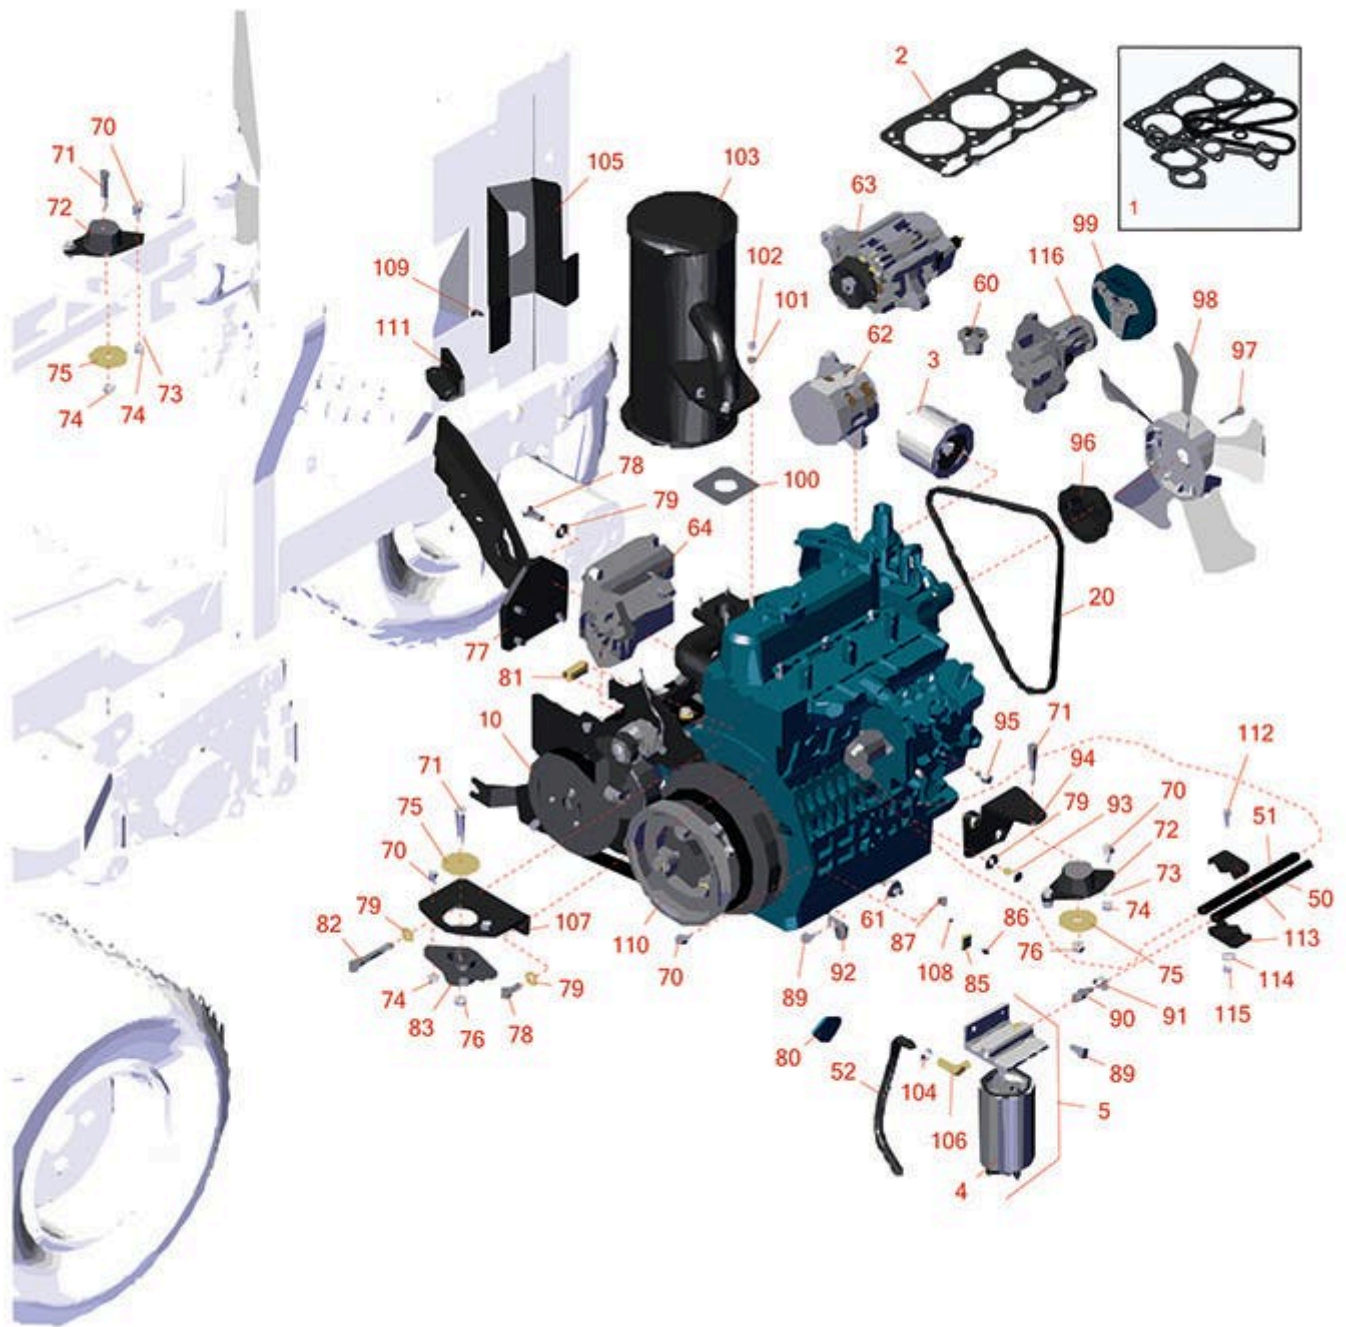

Replaces Toro Reelmaster 3100-D Parts

Traction Unit - Model 03170
Engine

All original equipment manufacturers names and part numbers are used for identification purposes only, and we are in no way implying that our products are original equipment parts. Prices subject to change without notice.

Replaces Toro Reelmaster 3100-D Parts

Traction Unit - Model 03170
Engine

Item No	R&R Part No.	OEM Part No.	Description	Qty Req	Order Quantity
2	R108-6573	108-6573	Gasket - Cylinder Head	1	
Overhaul Kit					
1	R107-7848	107-7848	Upper Gasket Kit	1	
Filters					
3	RX7000074034	99-8384	Kubota Oil Filter	1	
3	RRF10625	99-8384	SilverGuard Oil Filter	1	
3	R42-9030	104-5167, 108-3841, 127-0511, 42-9030, 67-4330, 98-9651	Baldwin Oil Filter - Engine	1	
3	RRF10606	108-3841, 67-4330, 98-9651	SilverGuard Oil Filter - 2 3/4" Long	1	
4	R110-9049	110-9049	Donaldson Fuel Filter - Spin On	1	
4	RRF10515	105-8045, 108-3854, 110-9049	SilverGuard Fuel Filter	1	
5	R110-9044	110-9044	Donaldson Water/Fuel Separator Assy	1	
Engine					
10	RX1J99500000	104-4899, 107-7830, 112-9906, 138-6905	Kubota Engine D1105 E	1	
Belts					
20	RX1624197010	130-1241, 99-3467	V-Belt - Fan - Bestorq	1	

Replaces Toro Reelmaster 3100-D Parts

Traction Unit - Model 03170
Engine

Item No	R&R Part No.	OEM Part No.	Description	Qty Req	Order Quantity
Hoses					
50	R110-4109	104-0076, 110-4109, 56-2241	Hose-Fuel	1	
51	R110-4113	110-4113, 63-7627	Hose-Fuel	1	
52	R121-7852	121-7852	Fuel Hose	1	
52	R110-5701	110-5701, 99-3185, 99-7191	Hose-Fuel	1	
Gauges and Controls					
60	RX1943473014	105-2881, 98-7438, 98-7778, 98-9715	Kubota Thermostat Assy	1	
61	RX1545139012	98-91416, 98-9416	Kubota Sensor - Oil Pressure	1	
62	RX1624164012	98-9474	Kubota Alternator - Assy 40A	1	
63	R131-6557	131-6557	Alternator Assy	1	
64	RX3756063010	98-9705	Kubota Starter	1	
Other Parts Available					
70	R3234-5	3234-5, 62-3310	Bolt - 5/16-18x3/4 Hx Ser Was HD	7	
71	R323-11	01-150-1440, 01-178-0618, 20-52-AD, 3224-7, 323-11	Bolt - 3/8-16 x 2 1/4 GR5	3	