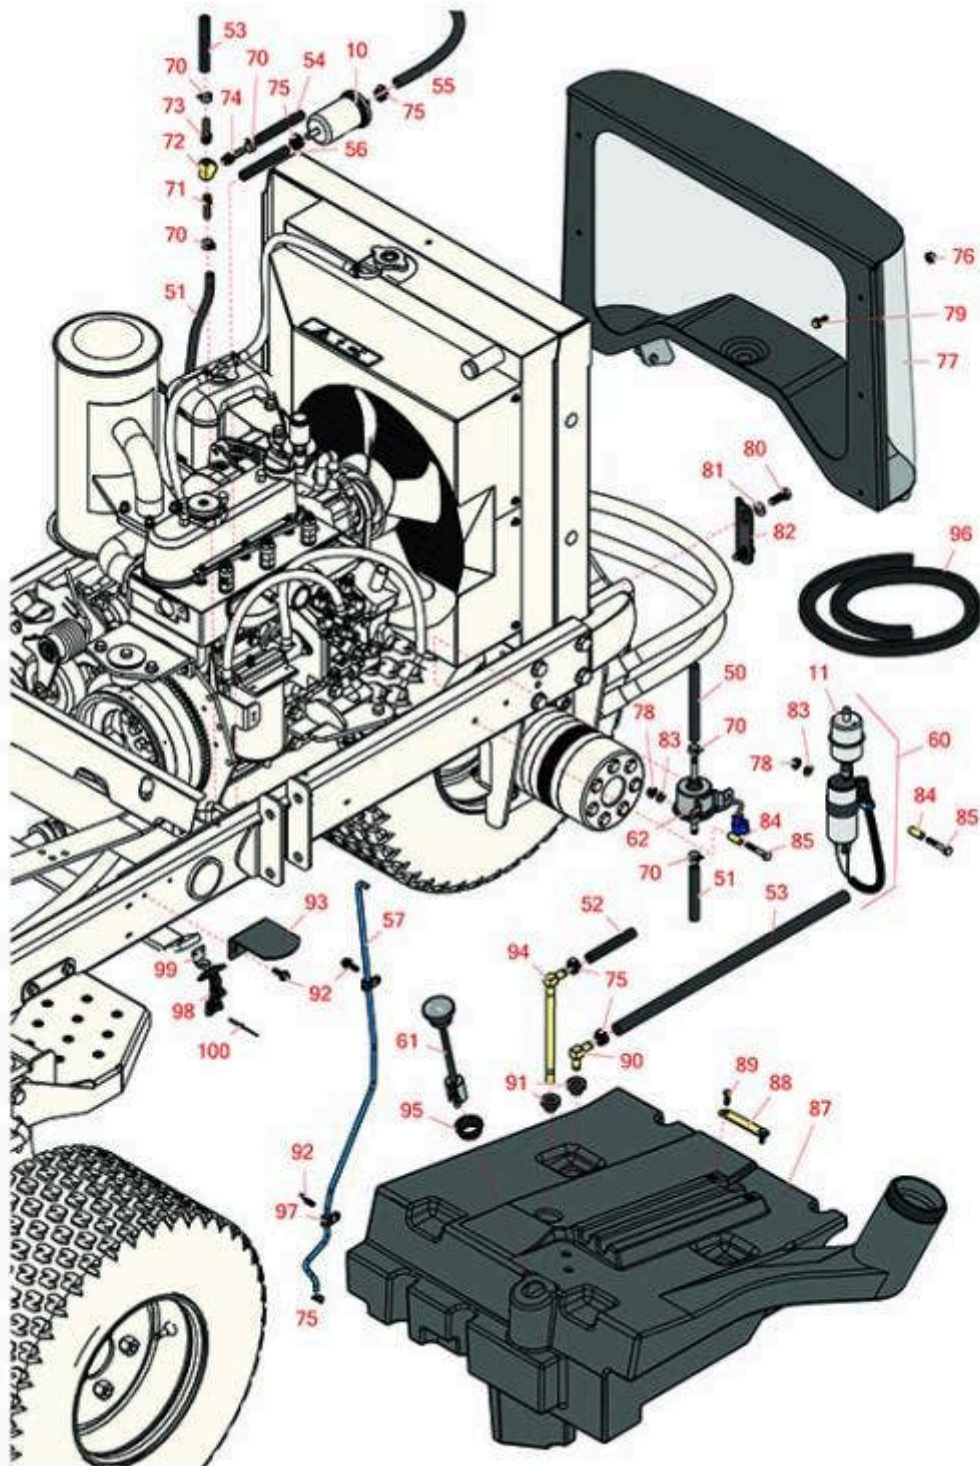

Replaces Toro Reelmaster 3100-D Parts

Traction Unit - Model 03170

Fuel Tank

All original equipment manufacturers names and part numbers are used for identification purposes only, and we are in no way implying that our products are original equipment parts. Prices subject to change without notice.

Replaces Toro Reelmaster 3100-D Parts

Traction Unit - Model 03170

Fuel Tank

Item No	R&R Part No.	OEM Part No.	Description	Qty Req	Order Quantity
---------	--------------	--------------	-------------	---------	----------------