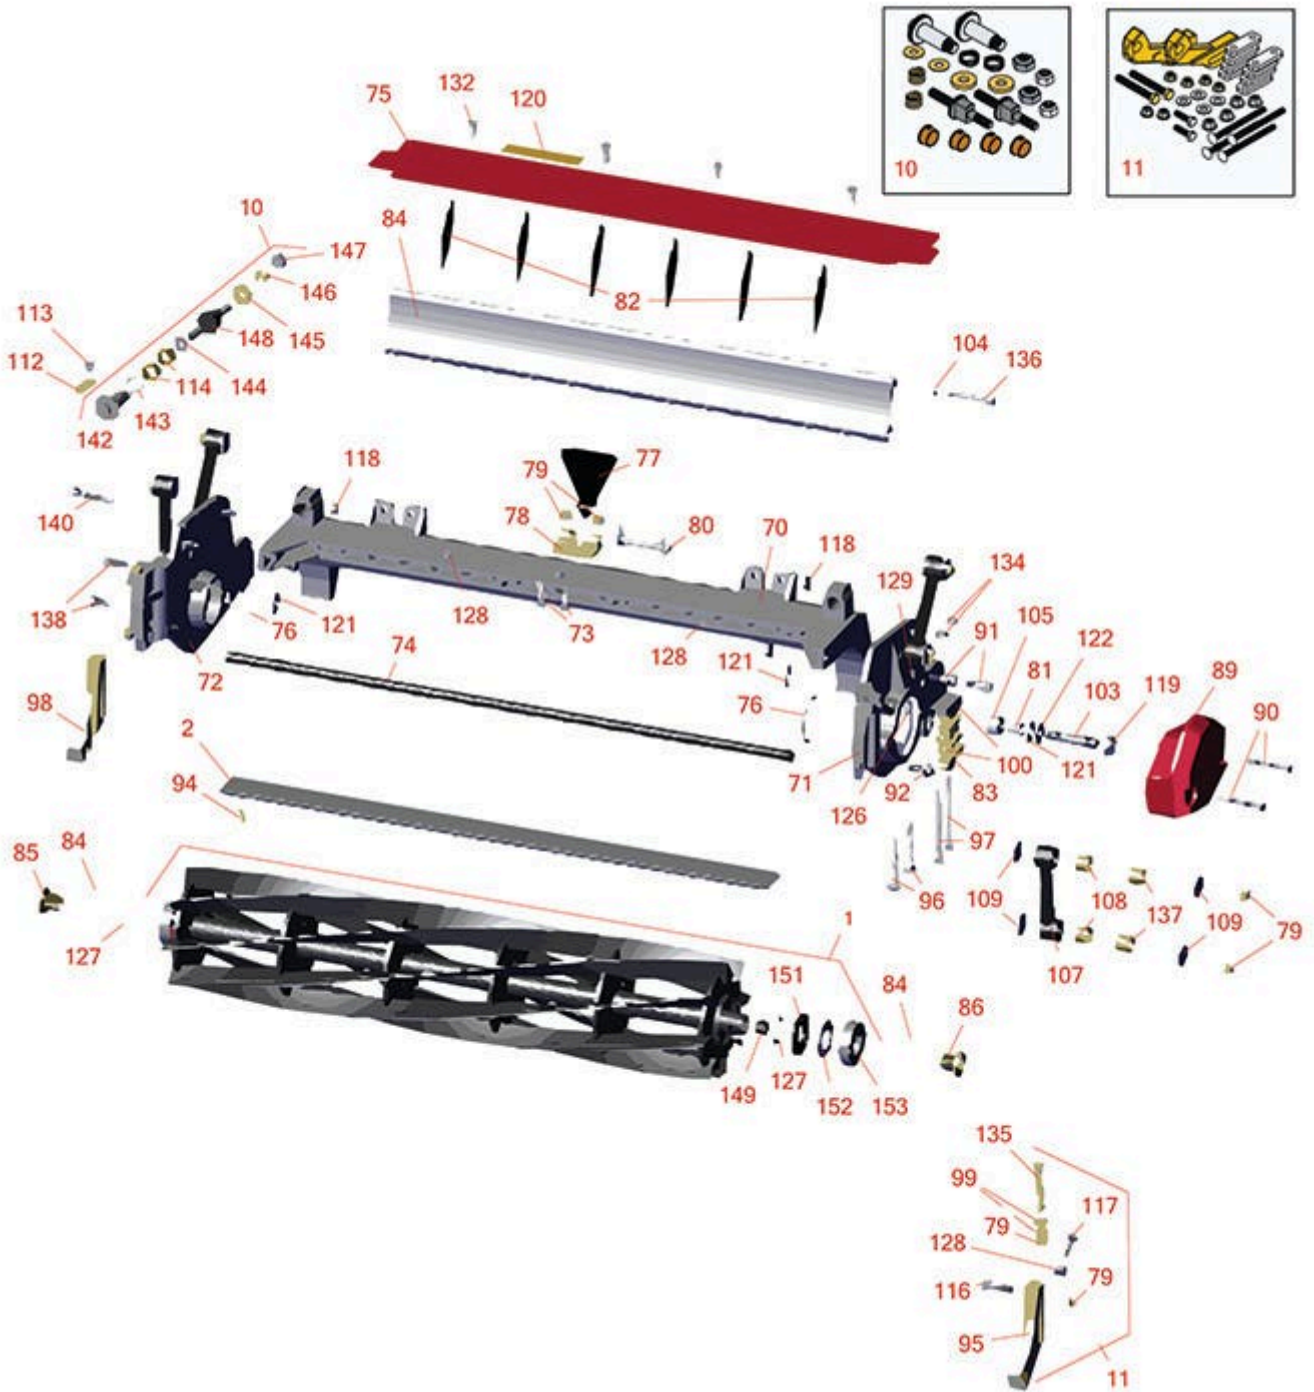

Replaces Toro Reelmaster 3100-D Parts

32in DPA Cutting Unit - Model 03191
Reel & Bedknife

All original equipment manufacturers names and part numbers are used for identification purposes only, and we are in no way implying that our products are original equipment parts. Prices subject to change without notice.

Replaces Toro Reelmaster 3100-D Parts

32in DPA Cutting Unit - Model 03191
Reel & Bedknife

Item No	R&R Part No.	OEM Part No.	Description	Qty Req	Order Quantity
---------	--------------	--------------	-------------	---------	----------------

Replaces Toro Reelmaster 3100-D Parts

32in DPA Cutting Unit - Model 03191

Reel & Bedknife

Item No	R&R Part No.	OEM Part No.	Description	Qty Req	Order Quantity
90	R101526	01-150-0970, 01-178-0620, 101526, 20-53-AGD, 321-11, 3224-8, 323-11, 323-12, 323-31, 323-4, 323-47	Bolt - Hex HD 3/8-16 x 2-1/2 GR5	2	
91	R107-2979	107-2979	Bolt - Shoulder	6	
92	R3234-11	3234-11	Bolt - Hex Washer HD	2	
94	R119-4151	119-4151	Screw - Bedknife 5/16-18 x 17/32	10	
94	R150476	3-3816, 3-6462, 52-4910, 57-4910	Screw - Bedknife 5/16-18 x 5/8	10	
95	R120-0404	120-0404	Bracket- High HOC - LH	1	
<i>Tech Note: Fits 2011 & Newer:</i>					
96	R3230-26	3230-26	Screw - Carriage 5/16-18 x 3	4	
97	R106-9758		Bolt - Carriage 5/16x4	4	
97	R3230-30	3230-30	Bolt - Carriage 5/16x4 1/2	4	
98	R120-0405	120-0405	Bracket - High HOC - RH	1	
<i>Tech Note: Fits 2011 & Newer:</i>					