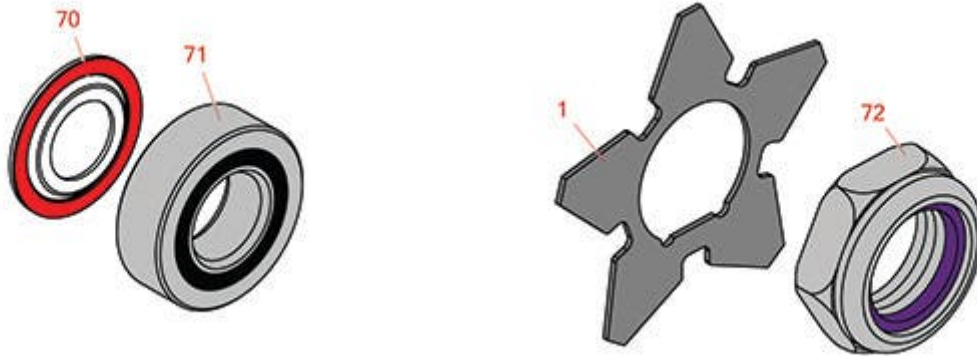

Replaces Toro Reelmaster 3100-D Parts

27in DPA Cutting Unit - Models 03188, 03189 & 03190
Groomer

All original equipment manufacturers names and part numbers are used for identification purposes only, and we are in no way implying that our products are original equipment parts. Prices subject to change without notice.

Replaces Toro Reelmaster 3100-D Parts

27in DPA Cutting Unit - Models 03188, 03189 & 03190
Groomer

Item No	R&R Part No.	OEM Part No.	Description	Qty Req	Order Quantity
Blades					
1	R130-4105	130-4105	Blade- Groomer	47	
Other Parts Available					
70	R115-6923	115-6923	Shield - Bearing - Flocked	2	
71	R115-6869	115-6869	Bearing - Ball -Stainless	2	
72	R32127-46	32127-46, 3296-60	Locknut	2	