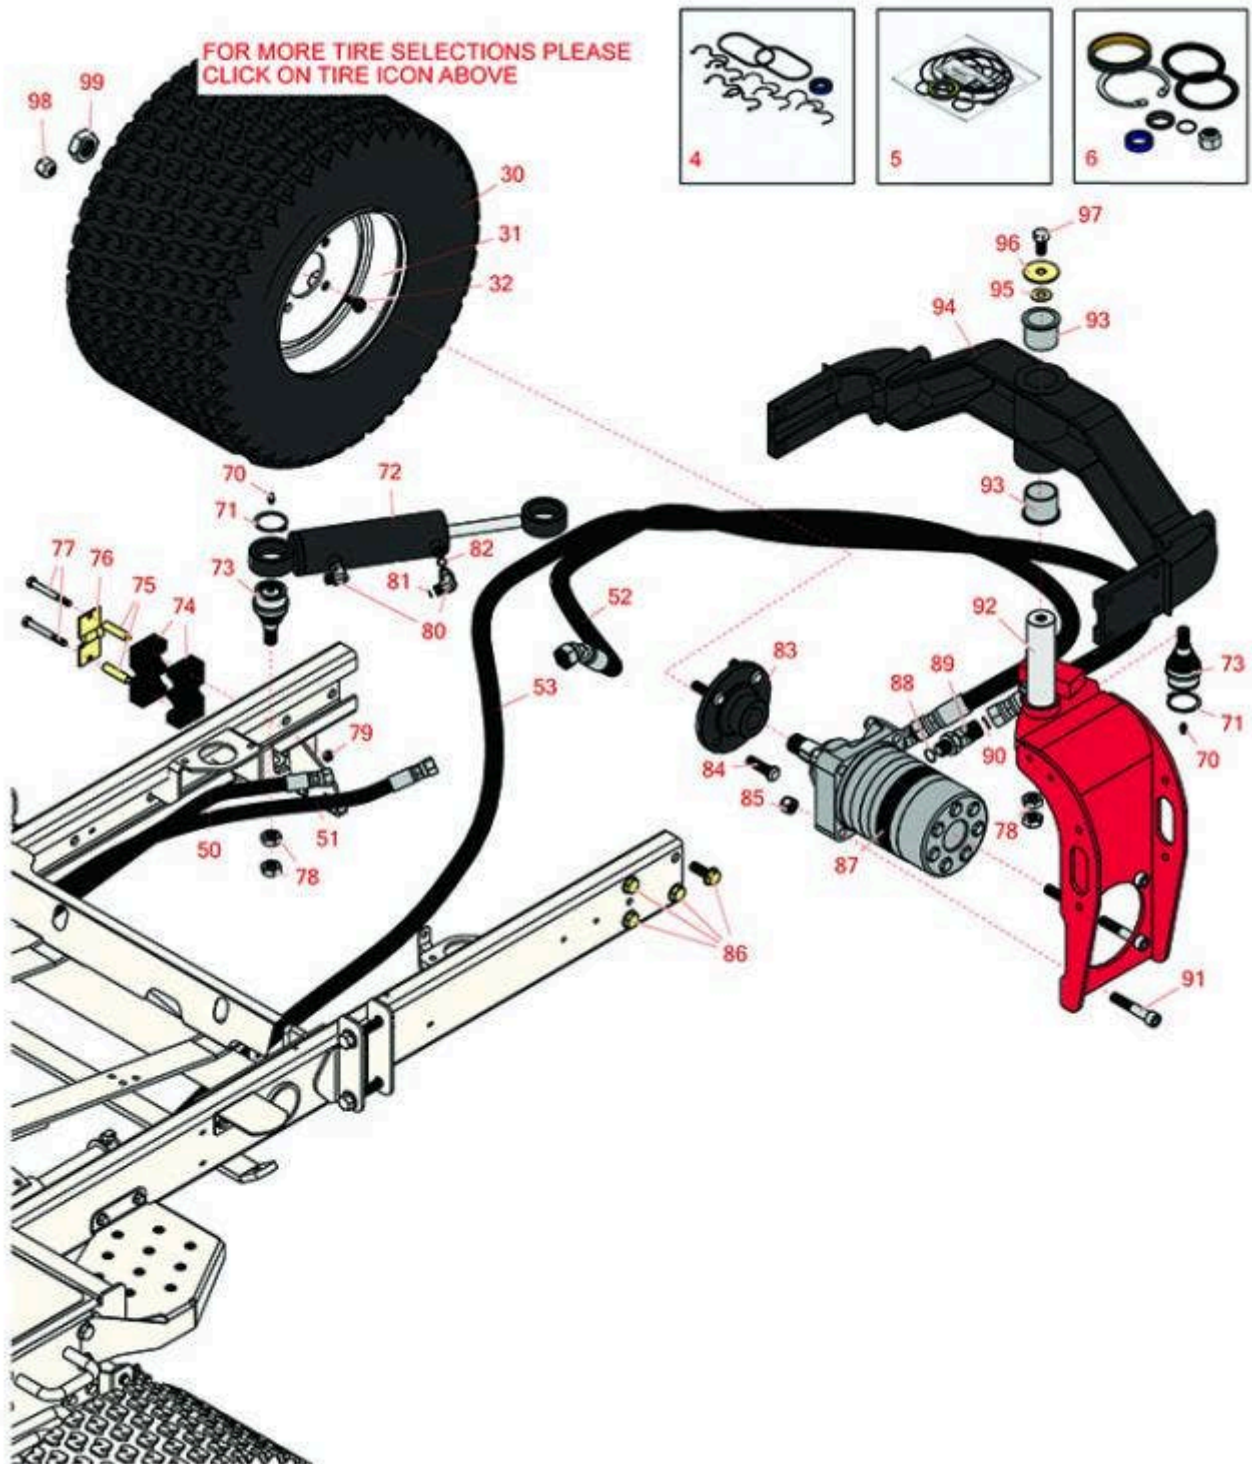

# Replaces Toro Groundsmaster 3500-G Parts

Traction Unit - Model 30809  
Rear Fork & Wheel

All original equipment manufacturers names and part numbers are used for identification purposes only, and we are in no way implying that our products are original equipment parts. Prices subject to change without notice.

# Replaces Toro Groundsmaster 3500-G Parts

Traction Unit - Model 30809  
Rear Fork & Wheel

Item No	R&R Part No.	OEM Part No.	Description	Qty Req	Order Quantity
---------	--------------	--------------	-------------	---------	----------------

## Tires

30	<b>RCT511116</b>	115-1572	Tire - 20x10.00-10 Nhs (4 Ply) Carlisle Turf Saver	1	
31	<b>R117-5129</b>	117-5129	Wheel - 10 x 7	1	

*Tech Note: Fits Models 30826/30849:*

32	<b>R232-27</b>	232-27, 232-31	Stem - Valve w/ Cap	1	
----	----------------	-------------------	---------------------	---	--

# Replaces Toro Groundsmaster 3500-G Parts

Traction Unit - Model 30809  
Rear Fork & Wheel

Item No	R&R Part No.	OEM Part No.	Description	Qty Req	Order Quantity
70	<b>R302-5</b>	21-6010, 302-11, 302-37, 302-47, 302-5, 302-57, 302-58, 302-6, 31-0300, 32-9660, 60-0800, 62-3880, 92-4181	Fitting - Grease	2	
71	<b>R32151-104</b>	32151-104	Ring - Retaining, Ex	2	
72	<b>R94-8141</b>	94-8141	Hydraulic Cylinder	1	
73	<b>R106-6774</b>	106-6774, 92-5838, 92-5838-01	Ball Joint	2	
<i>Tech Note: Fits up to 2016:</i>					
73	<b>R121-3605</b>	121-3605, R121-3605	Ball Joint	2	
<i>Tech Note: Fits Ser# 400000000-411999999:</i>					
74	<b>R82-8170</b>	82-8170	Clamp	2	
75	<b>R93-7960</b>	93-7960	Spacer	2	
76	<b>R93-7961</b>	93-7961	Clamp - Case Drain	1	
77	<b>R322-13</b>	01-150-1680, 01-178-0522, 322-13, 3223-9	Screw - Hxx HD	2	
78	<b>R443828</b>	01-191-1018, 3214, 3220-6, 443828, 915089P	Nut - 5/8-18 Hex	4	