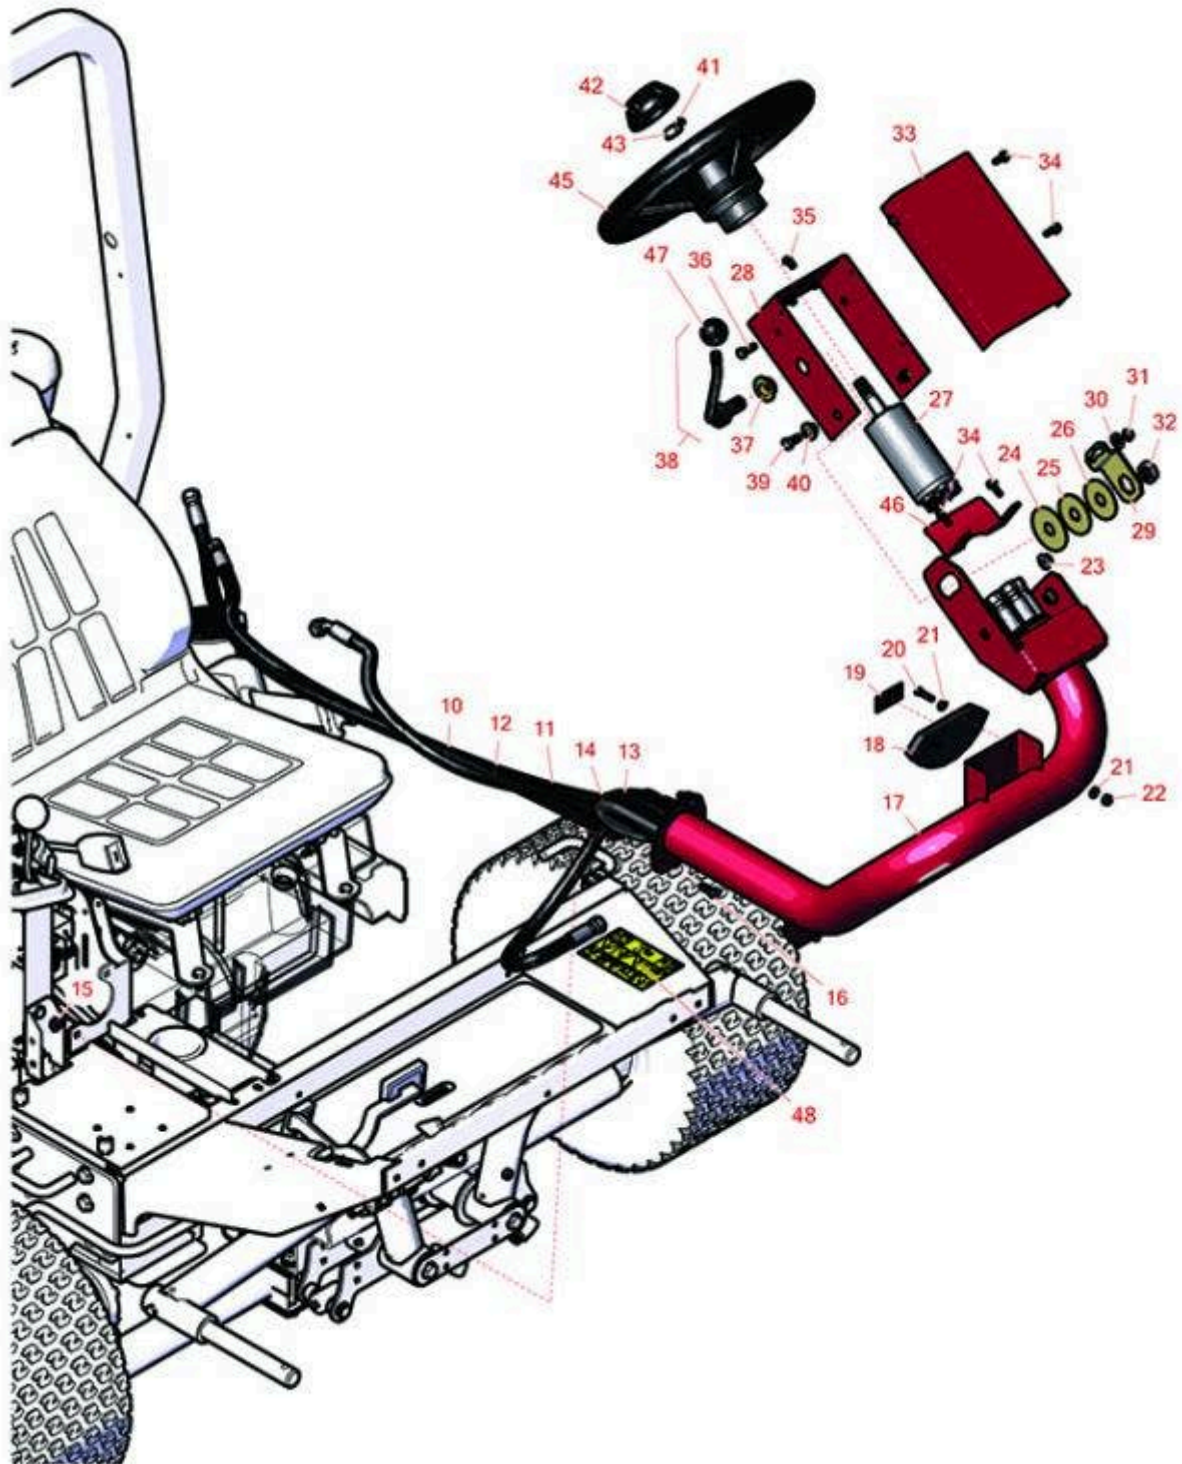

Replaces Toro Groundsmaster 3500-G

Parts

Traction Unit - Model 30809

Steering Column

All original equipment manufacturers names and part numbers are used for identification purposes only, and we are in no way implying that our products are original equipment parts. Prices subject to change without notice.

Replaces Toro Groundsmaster 3500-G Parts

Traction Unit - Model 30809
Steering Column

Item No	R&R Part No.	OEM Part No.	Description	Qty Req	Order Quantity
---------	--------------	--------------	-------------	---------	----------------

Tech Note: Fits Models 30807/30839/30843:

18	R100-4929	100-4929	Slope Indicator Assy	1	
----	------------------	----------	----------------------	---	--

Tech Note: Fits Models 30807/30839/30843:

19	R100-4837	100-4837	Decal - Danger	1	
----	------------------	----------	----------------	---	--

Tech Note: Fits Models 30807/30839/30843:

20	R321-7	321-26, 321-7	Bolt - Hex HD	2	
----	---------------	------------------	---------------	---	--

Tech Note: Fits Models 30807/30839/30843:

All original equipment manufacturers names and part numbers are used for identification purposes only, and we are in no way implying that our products are original equipment parts. Prices subject to change without notice.