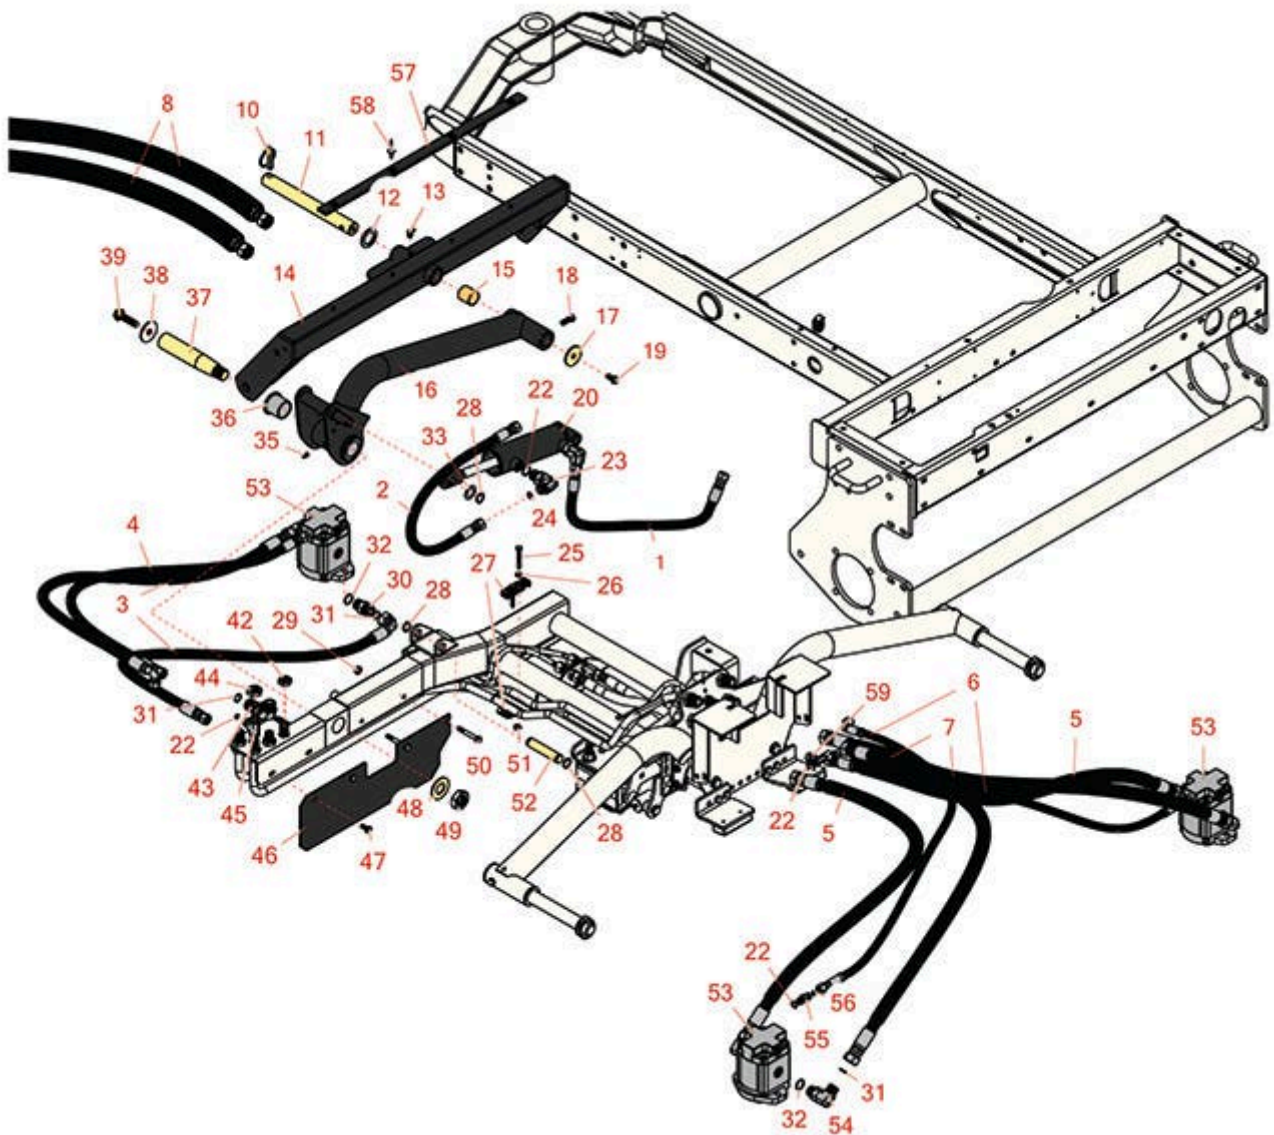

Replaces Toro Groundsmaster 3500-G Parts

*Traction Unit - Model 30809
Rear Lift & Motors*

All original equipment manufacturers names and part numbers are used for identification purposes only, and we are in no way implying that our products are original equipment parts. Prices subject to change without notice.

Replaces Toro Groundsmaster 3500-G Parts

*Traction Unit - Model 30809
Rear Lift & Motors*

Item No	R&R Part No.	OEM Part No.	Description	Qty Req	Order Quantity
Hoses					
1	R104-0407	104-0407	Hydraulic Hose Assy	1	
2	R100-4891	100-4891	Hydraulic Hose Assy	1	
3	R100-4880	100-4880	Hydraulic Hose Assy	2	
5	R105-1216	105-1216	Hydraulic Hose Assy	2	
4	R100-4876	100-4876	Hydraulic Hose Assy	1	
6	R104-1080	104-1080	Hydraulic Hose Assy	2	
7	R105-1215	105-1215	Hydraulic Hose Assy	2	
8	R100-4879	100-4879	Hydraulic Hose Assy	2	
Other Parts Available					
10	R283-71	283-71	Pin - Lynch Heavy Duty	1	
11	R100-4944	100-4944	Shaft - Pivot - 10.4 in Hardened	1	
12	R3-6781	3-6781	Washer - Thrust - Castor Wheel	1	
13	R302-60	302-60	Zerk - Grease 90 Deg.	1	
14	R104-4229	104-4229	Rear Carrier Frame	1	
15	R108-4000	108-4000	Bushing	2	
16	R115-3473	100-4938, 115-3473	Lift Arm Assy - Rear	1	
17	R63-7400	63-7400	Washer - Rebound	1	

Replaces Toro Groundsmaster 3500-G Parts

*Traction Unit - Model 30809
Rear Lift & Motors*

Item No	R&R Part No.	OEM Part No.	Description	Qty Req	Order Quantity
18	R323-6	01-150-0010, 01-178-0608, 20-47-AD, 20-47-AGD, 3224-2, 323-6, 49-3510, 908034P, 908332	Bolt - Hex HD 3/8-16 x 1 GR5 YZ	1	
19	R400258	01-150-0800, 01-178-0600, 01-178-0606, 20-45-AD, 31-0200, 31-9910, 3224-1, 323-4, 400258	Bolt - Hex HD 3/8-16 x 3/4	1	
20	R112-9916	108-9033, 112-9916	Hydraulic Cylinder	1	
22	R237-22	107-8844, 237-22, 237-78	O-Ring	13	
23	R340-77	340-100, 340-77, 95-7889	Hydraulic Fitting	2	
24	R237-42	237-42, 31-4160	O-Ring	2	
25	R400120	01-150-0990, 01-178-0416, 02-150-0990, 321-11, 3222-4, 33114-010, 33114-060, 513327, 908470	Bolt - Hex HD 1/4-20 x 2	2	