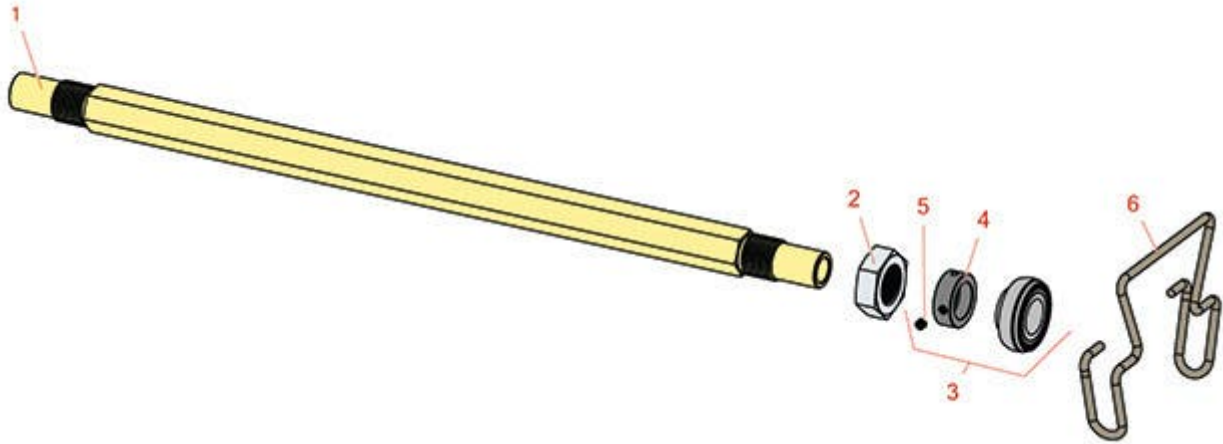

Replaces Toro Greensmaster TriFlex

3420 Parts

Tri-Roller Unit - Model 04722

Roller & Frame

All original equipment manufacturers names and part numbers are used for identification purposes only, and we are in no way implying that our products are original equipment parts. Prices subject to change without notice.

Replaces Toro Greensmaster TriFlex

3420 Parts

Tri-Roller Unit - Model 04722

Roller & Frame

Item No	R&R Part No.	OEM Part No.	Description	Qty Req	Order Quantity
1	R99-1611	99-1611	Shaft - Spiker	1	
2	R3220-18	3220-18, 67-5840	Nut - Jam V-Cut Shaft	2	
3	R71-1360	251-219, 251-253, 251-254, 251-320, 71-1360, 88-7880, 94-3405	Bearing	2	
4	R251-77	251-77	Collar - Bearing	1	
5	R3245-35	3245-35	Screw - Set 1/4-28 x 1/4	1	
6	R117-6706	117-6706	Clamp - Motor	1	