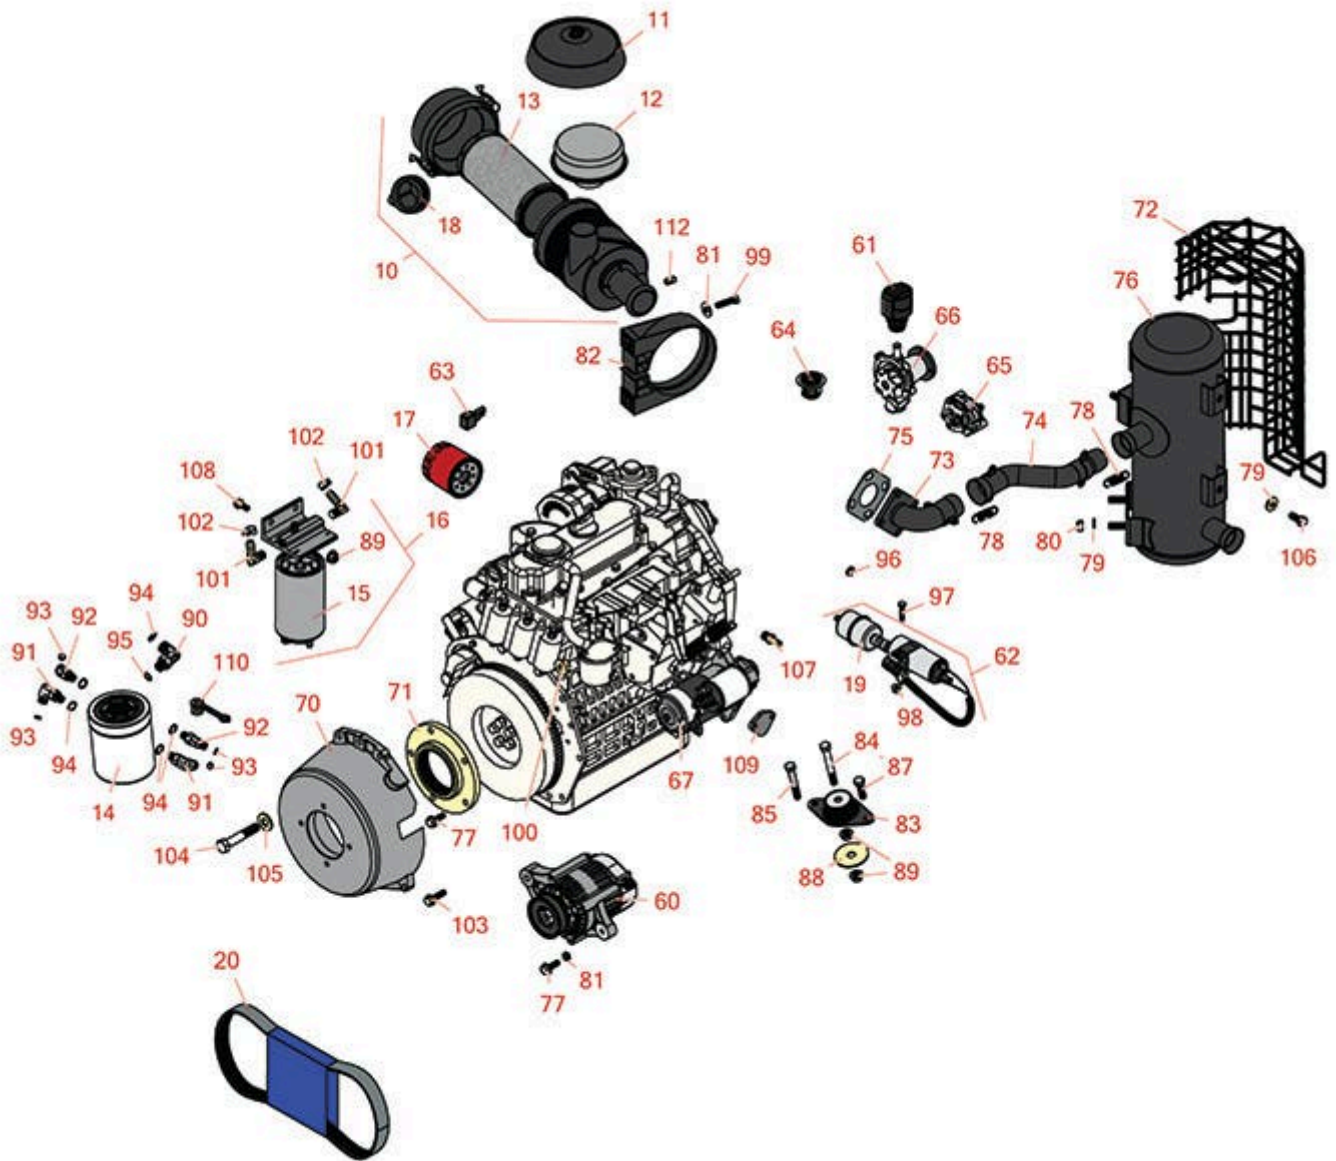

Replaces Toro Greensmaster TriFlex

3420 Parts

Traction Unit - Model 04540

Engine & Exhaust

All original equipment manufacturers names and part numbers are used for identification purposes only, and we are in no way implying that our products are original equipment parts. Prices subject to change without notice.

Replaces Toro Greensmaster TriFlex

3420 Parts

Traction Unit - Model 04540

Engine & Exhaust

| Item No | R&R Part No. | OEM Part No. | Description | Qty Req | Order Quantity |
|------------------------------|---------------------|------------------------------------|-------------------------------------|---------|----------------|
| Filters | | | | | |
| 10 | R95-5805 | 95-5805 | Air Filter Assy | 1 | |
| 11 | R120-4848 | 120-4848 | Hood - Air Inlet | 1 | |
| 12 | R46-7510 | 46-7510 | Hood-Inlet- Air | 1 | |
| 13 | R108-3811 | 108-3811 | Element - Air Cleaner | 1 | |
| 14 | R108-5194 | 108-5194 | Oil Filter - Hyd | 1 | |
| 15 | R110-9049 | 110-9049 | Donaldson Fuel Filter - Spin On | 1 | |
| 15 | RRF10515 | 105-8045, 108-3854, 110-9049 | SilverGuard Fuel Filter | 1 | |
| 16 | R110-9044 | 110-9044 | Donaldson Water/Fuel Seperator Assy | 1 | |
| 17 | R115-8189 | 115-8189 | Baldwin Oil Filter - Engine | 1 | |
| 18 | R87-9400 | 87-9400 | Valve - Vacuator | 1 | |
| 19 | R112-7836 | 112-7836, RR ONLY | Baldwin Fuel Filter - in Line | 1 | |
| Belts | | | | | |
| 20 | R117-4464 | 117-4464 | Belt- 7 Rib - Eng to Generator | 1 | |
| 20 | RX1980572530 | 119-4486 | Kubota Belt - Fan | 1 | |
| Gauges & Controls | | | | | |
| 60 | R117-5541 | 117-5541 | Alternator Assy | 1 | |
| 61 | R115-9793 | 115-9793 | Breather | 1 | |
| 62 | R110-8806 | 110-8806 | Fuel Pump and Filter Assy | 1 | |
| 63 | R100-4918 | 100-4818, 100-4918 | Diode | 1 | |