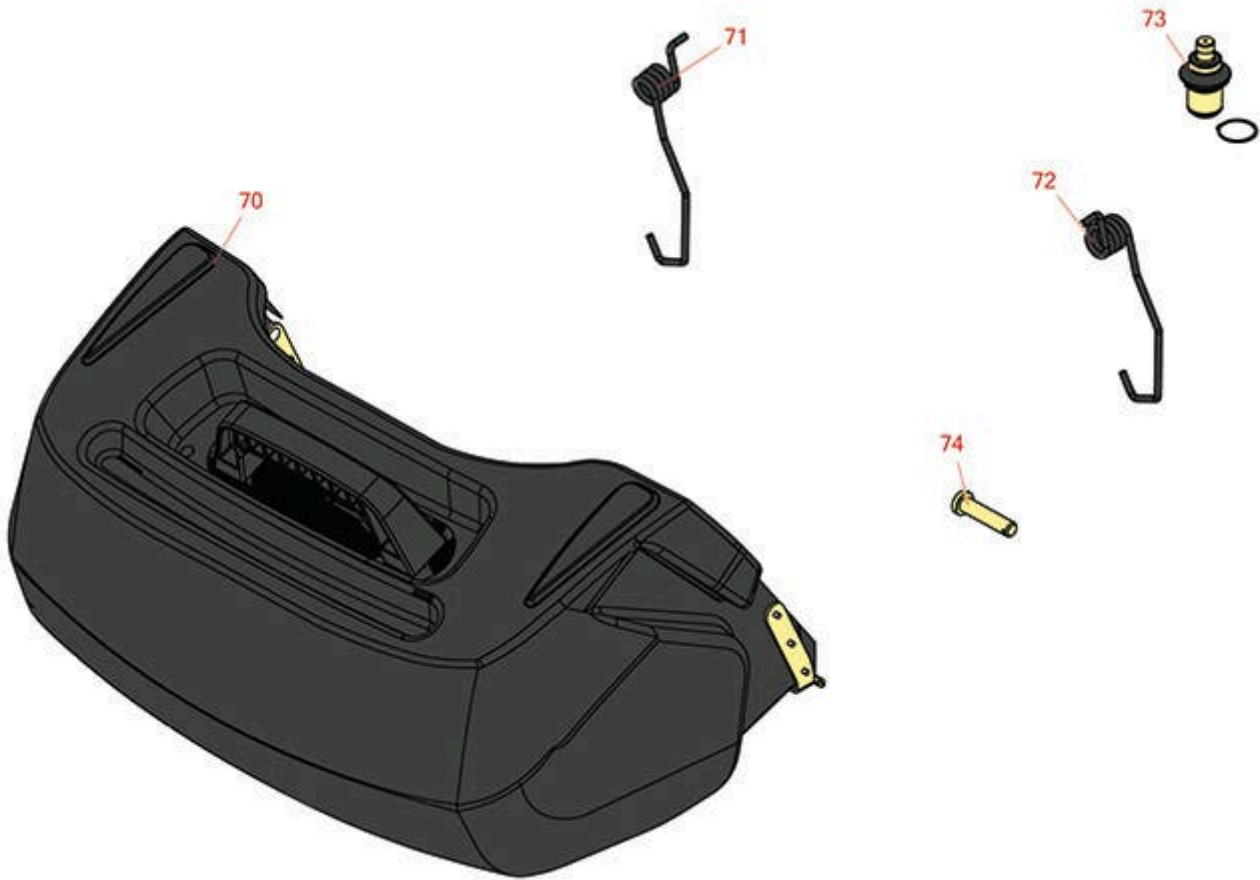

# Replaces Toro Greensmaster TriFlex

## 3420 Parts

Traction Unit - Model 04540

Grass Basket and Suspension

All original equipment manufacturers names and part numbers are used for identification purposes only, and we are in no way implying that our products are original equipment parts. Prices subject to change without notice.

## 3420 Parts

*Traction Unit - Model 04540*

*Grass Basket and Suspension*

| Item No | R&R Part No. | OEM Part No. | Description | Qty Req | Order Quantity |
|---------|--------------|--------------|-------------|---------|----------------|
|---------|--------------|--------------|-------------|---------|----------------|