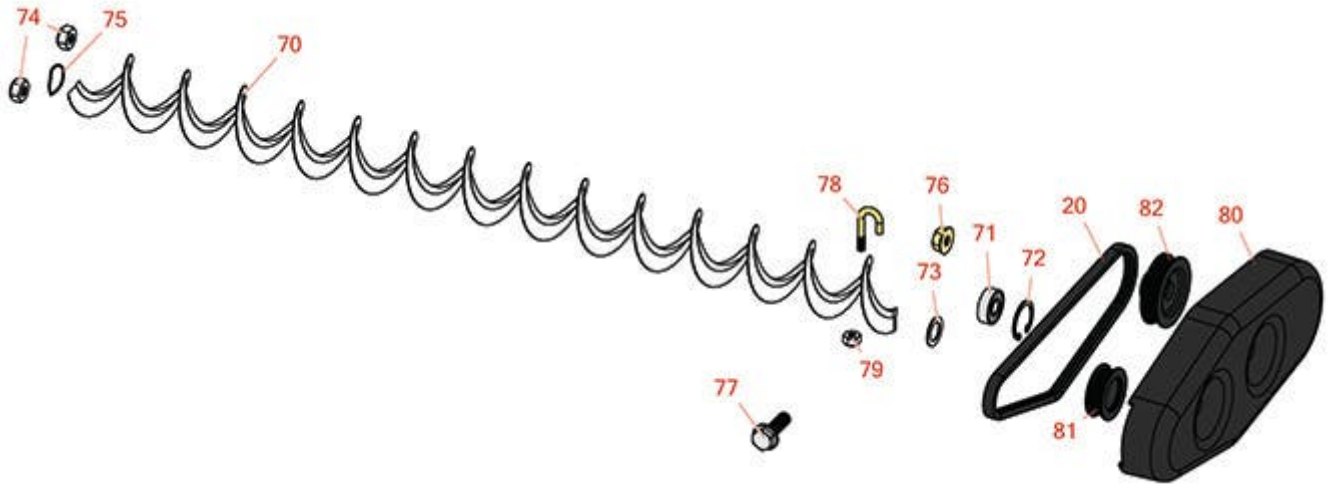

Replaces Toro Greensmaster TriFlex

3420 Parts

DPA Cutting Unit - Models 04651, 04653 & 04655

Rear Roller Brush

All original equipment manufacturers names and part numbers are used for identification purposes only, and we are in no way implying that our products are original equipment parts. Prices subject to change without notice.

Replaces Toro Greensmaster TriFlex 3420 Parts

DPA Cutting Unit - Models 04651, 04653 & 04655
Rear Roller Brush

Item No	R&R Part No.	OEM Part No.	Description	Qty Req	Order Quantity
Belts					
20	R105-5720	105-5720	Belt - Poly V	1	
Other Parts Available					
70	R105-6792	104-1829, 105-6792	Brush - Rear Roller	1	
71	R251-259	251-259, 251-307	Bearing - Ball	1	
72	R104-4727	104-4727	Ring - Retaining	1	
73	R112-6957	112-6957	Washer - Hardened	2	
74	R301504	2296-42, 301504, 32127-24, 32128-33, 32146-17, 3296-16, 3296-42, 3296-42 , 915661P	Locknut - ESNA 1/4-20	2	
75	R115-7143	115-7143	Spring - Wave	2	
76	R104-8300	104-8300, 104-8300 , 119-4041	Locknut - 5/16-18 Flanged Y/Zinc	5	
77	R3234-29	3234-17, 3234-29	Bolt - 5/16-18x1 Serr Hex	1	
78	R104-1830	104-1830	Bolt - J	2	
79	R3296-2	32127-10, 3296-2, 9157404	Nut - #10 Lock	2	
80	R105-5719	105-5719	Cover - Rear Brush	1	

Replaces Toro Greensmaster TriFlex 3420 Parts

*DPA Cutting Unit - Models 04651, 04653 & 04655
Rear Roller Brush*

Item No	R&R Part No.	OEM Part No.	Description	Qty Req	Order Quantity
81	R104-1834	104-1820, 104-1834	Idler Bearing - Assy	1	
82	R106-6917	106-6917	Pulley - Driven	1	