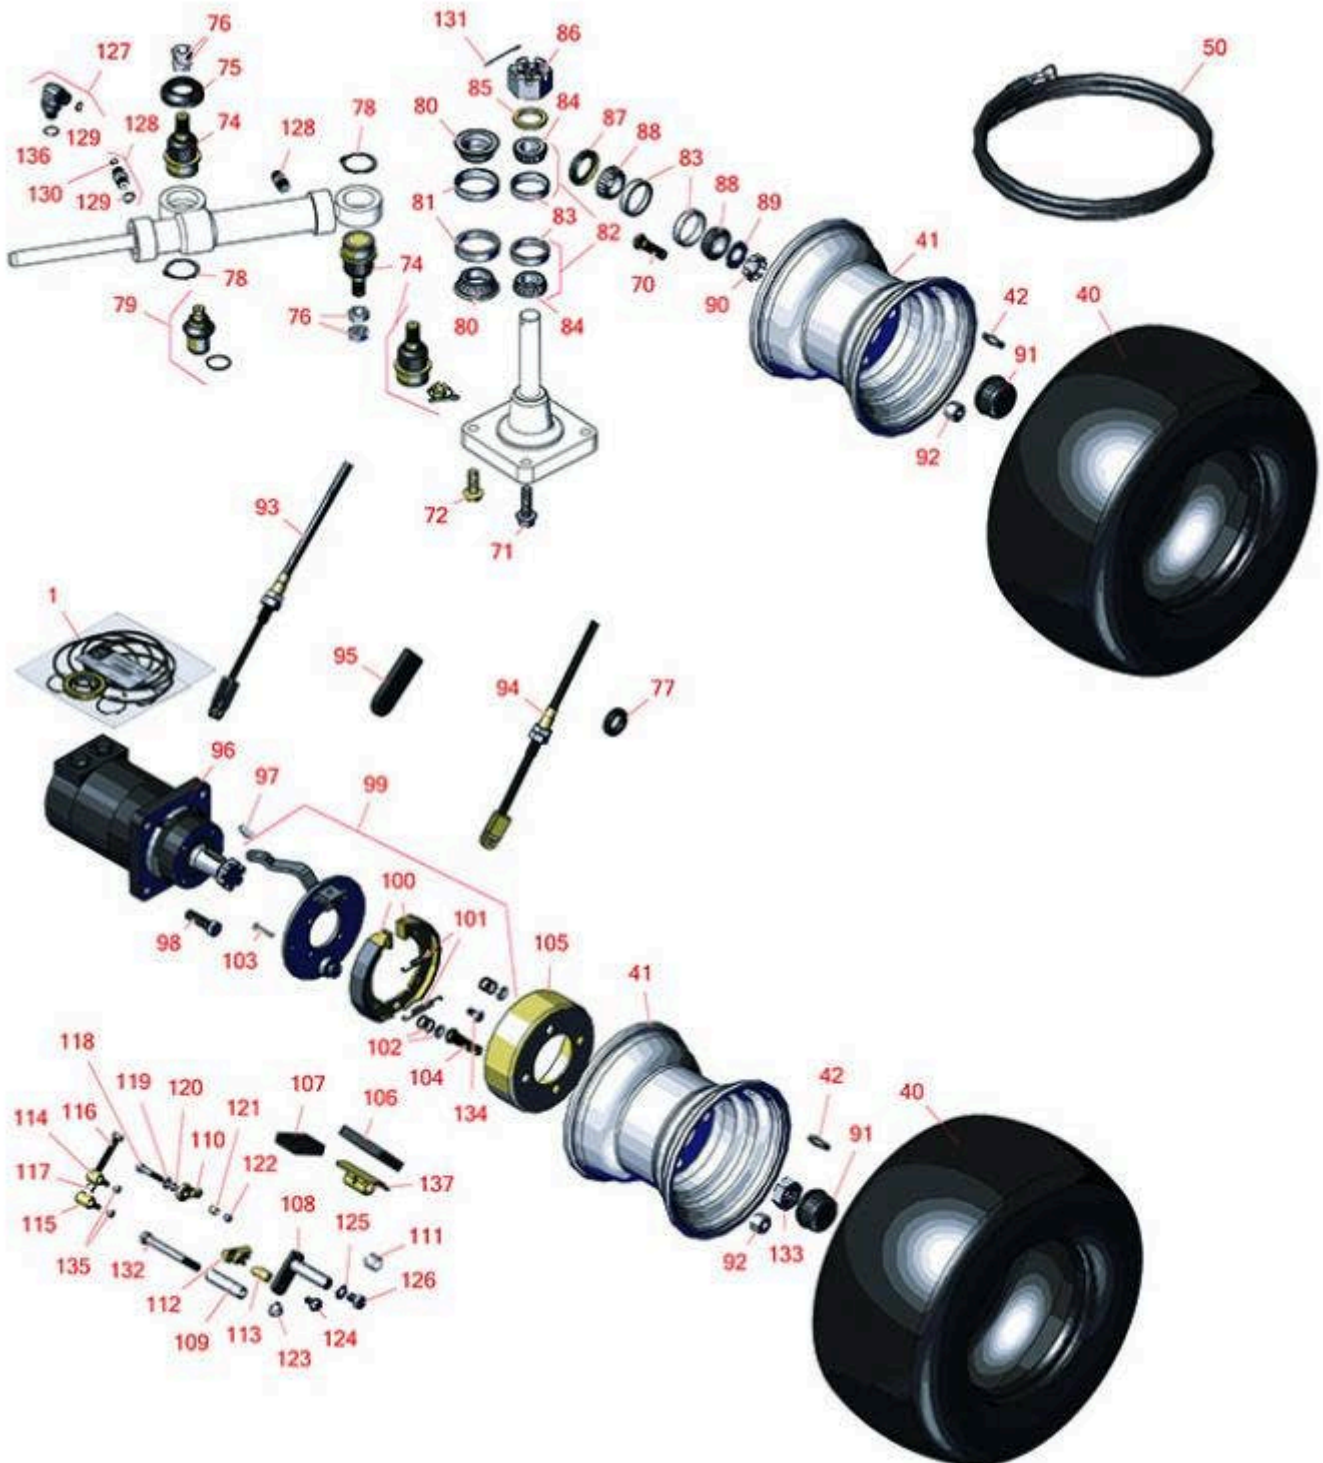

Replaces Toro Greensmaster TriFlex

3320 Parts

Traction Unit - Model 04530

Front & Rear Wheels

All original equipment manufacturers names and part numbers are used for identification purposes only, and we are in no way implying that our products are original equipment parts. Prices subject to change without notice.

Replaces Toro Greensmaster TriFlex

3320 Parts

Traction Unit - Model 04530

Front & Rear Wheels

Item No	R&R Part No.	OEM Part No.	Description	Qty Req	Order Quantity
---------	--------------	--------------	-------------	---------	----------------

Overhaul Kits

1	R76-0800	100-6131, 76-0800, 94-8178	Seal Kit - Hyd Wheel Motor	1	
---	-----------------	----------------------------------	----------------------------	---	--

Tires

40	R120-2783	120-2783	Tire - 19x10.5-8 (4-Ply) Smooth	3	
41	R217-60	217-60, 242-49	Wheel - with Valve Stem - White	3	
42	R232-27	232-27, 232-31	Stem - Valve w/ Cap	3	

Replaces Toro Greensmaster TriFlex

3320 Parts

Traction Unit - Model 04530

Front & Rear Wheels

Item No	R&R Part No.	OEM Part No.	Description	Qty Req	Order Quantity
134	R322-2	322-2, 513338P	Bolt - Hex HD 5/16-18 x 5/8	4	
135	R33023-00	33023-00, 48-7900, 49-7810	Locknut - ESNA 6mm x 1.0	2	
136	R237-79	237-79	O-Ring	1	
137	R49-6440-03	117-9507, 49-6440, 49-6440-03	Pedal - Forward Assy	1	