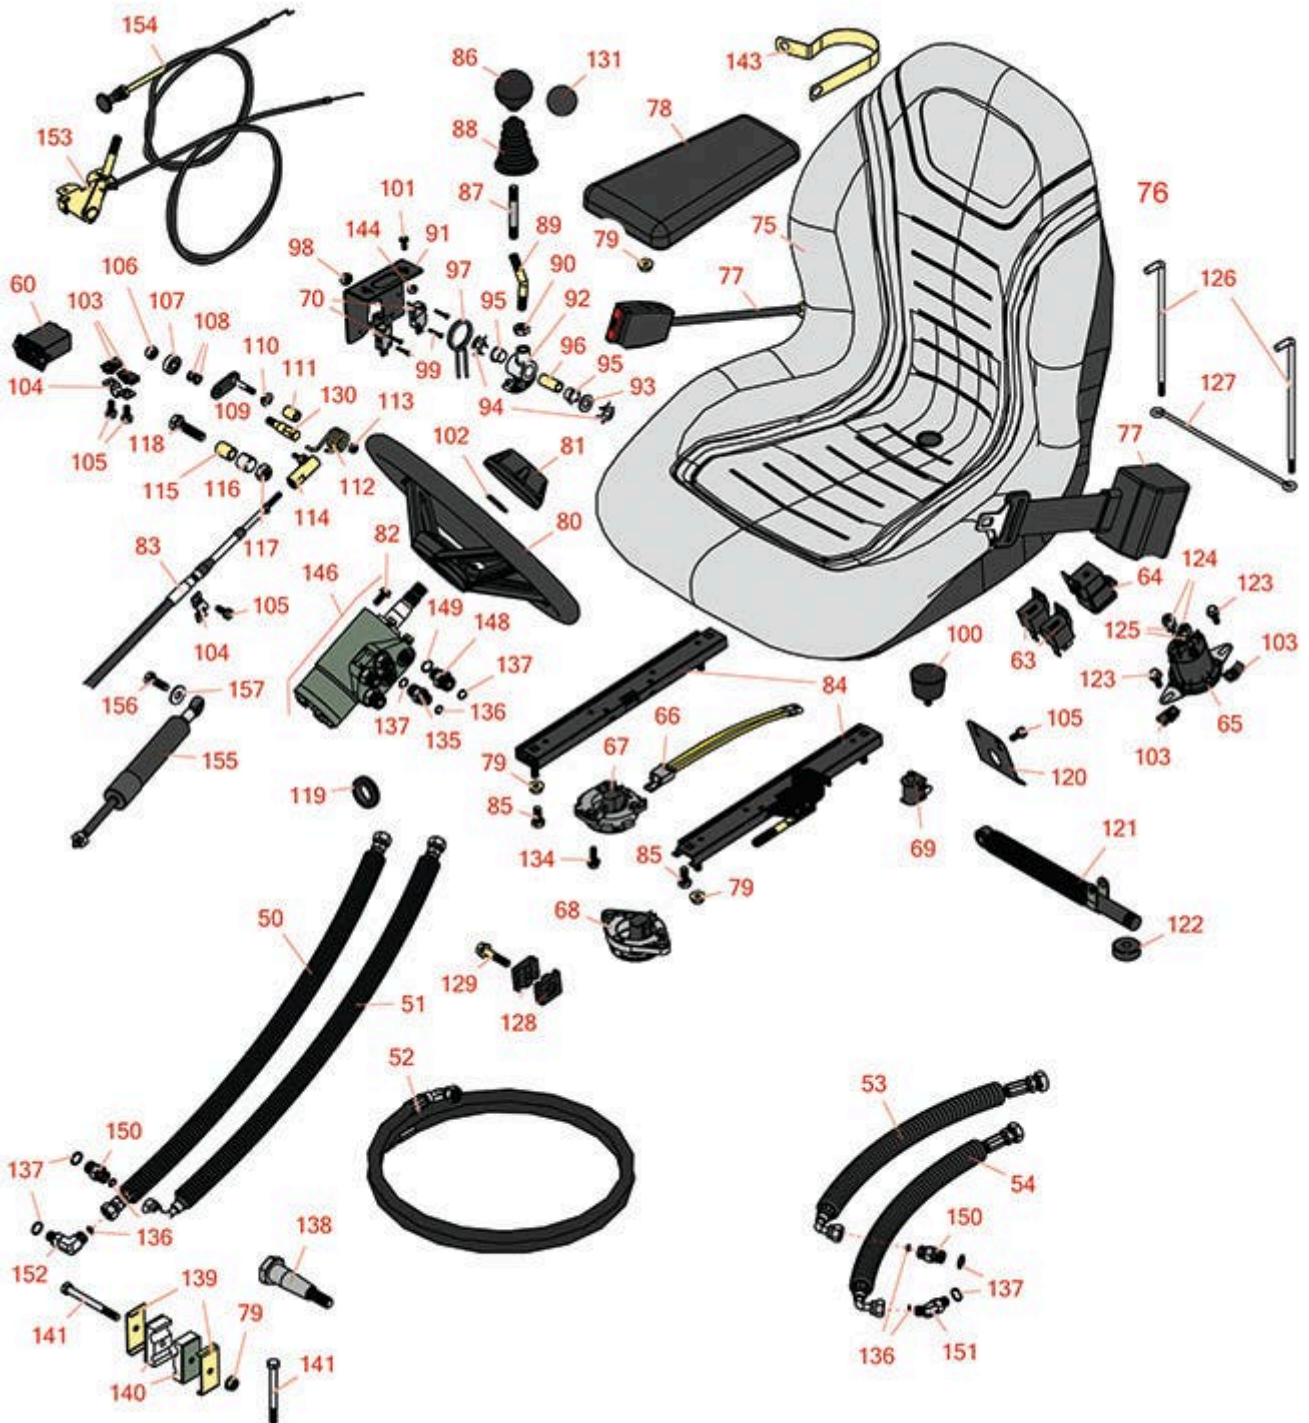

# Replaces Toro Greensmaster TriFlex

## 3320 Parts

Traction Unit - Model 04530

Seat & Controls

All original equipment manufacturers names and part numbers are used for identification purposes only, and we are in no way implying that our products are original equipment parts. Prices subject to change without notice.

## 3320 Parts

Traction Unit - Model 04530

Seat & Controls

Item No	R&R Part No.	OEM Part No.	Description	Qty Req	Order Quantity
---------	--------------	--------------	-------------	---------	----------------

## 3320 Parts

*Traction Unit - Model 04530*

*Seat & Controls*

Item No	R&R Part No.	OEM Part No.	Description	Qty Req	Order Quantity
85	<b>R322-3</b>	01-150-1420, 01-178-0506, 20-24-AD, 20-24-AGD, 322-3, 48-9270, 513339, 908017P	Bolt - Hex HD 5/16-18 x 3/4	4	
86	<b>R233-48</b>	233-24, 233-48, 30-3370	Knob	1	
87	<b>R105-8288</b>	105-8288	Rod-Joystick	1	
88	<b>R93-5961</b>	93-5961	Dust Guard - Shifter	1	
89	<b>R121-6681</b>	121-6681	Stem - Joystick	1	
90	<b>R3218-3</b>	01-191-0616, 22-13-AJKD, 3218-3, 915236P	Nut - 3/8-16 Jam	1	
91	<b>R115-5357-03</b>	115-5357-03	Bracket - Joystick	1	
92	<b>R105-7507</b>	105-7507	Pivot - Joystick	1	