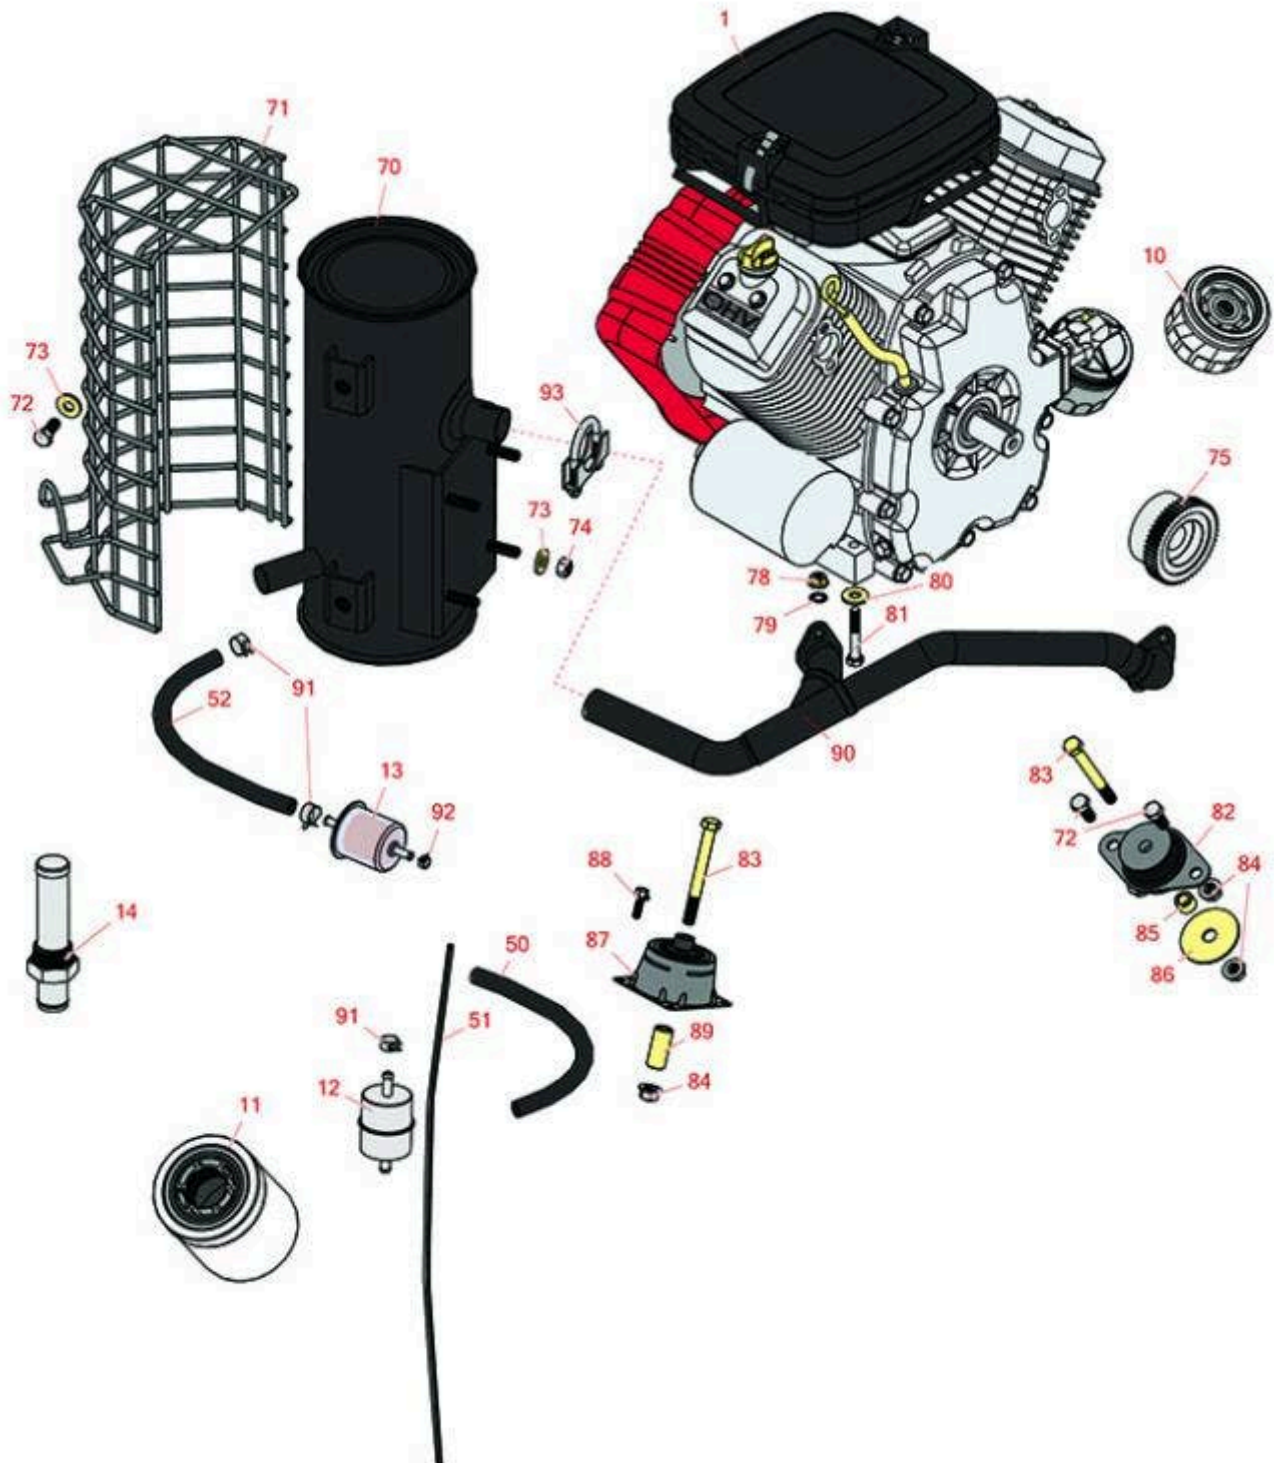

Replaces Toro Greensmaster TriFlex

3320 Parts

Traction Unit - Model 04530

Engine & Exhaust

All original equipment manufacturers names and part numbers are used for identification purposes only, and we are in no way implying that our products are original equipment parts. Prices subject to change without notice.

Replaces Toro Greensmaster TriFlex

3320 Parts

Traction Unit - Model 04530

Engine & Exhaust

Item No	R&R Part No.	OEM Part No.	Description	Qty Req	Order Quantity
---------	--------------	--------------	-------------	---------	----------------

Replaces Toro Greensmaster TriFlex

3320 Parts

Traction Unit - Model 04530
Engine & Exhaust

Item No	R&R Part No.	OEM Part No.	Description	Qty Req	Order Quantity
72	R400260	01-178-0605, 18-4100, 19-8270, 323-3, 323-33, 323-34, 323-5, 3235-5	Bolt - Hex HD 3/8-16 x 7/8	4	
73	R100-4852	100-4852	Washer - Hardened	8	
74	R32152-2	32152-2, Jul-06	Nut-Lock, Cone	4	
75	R119-4418	119-4418	Coupling	1	
78	R104-8300	104-8300, 104-8300 , 119-4041	Locknut - 5/16-18 Flanged Y/Zinc	4	
79	R3255-8	3255-8	Washer - Lock 5/16 Ext	1	
80	R87-8640	87-7510, 87-8640	Washer - Flat	4	
81	R322-10	20-30-AD, 24-7180, 322-10, 322-10 , 3223-6, 513347	Bolt - Hex HD 5/16-18 x 2	4	
82	R131-1821	131-1821, 53-9680	Mount - Engine	1	
83	R323-15	01-150-1460, 01-178-0628, 323-15	Bolt - Hex HD 3/8-16 x 3-1/2 GR5	3	
84	R104-8301	104-8301, 104-9301, 109-6658, 133-7570	Locknut - 3/8-16 Nylon Flanged	7	
85	R52-2480	52-2480	Spacer - Wheel	1	