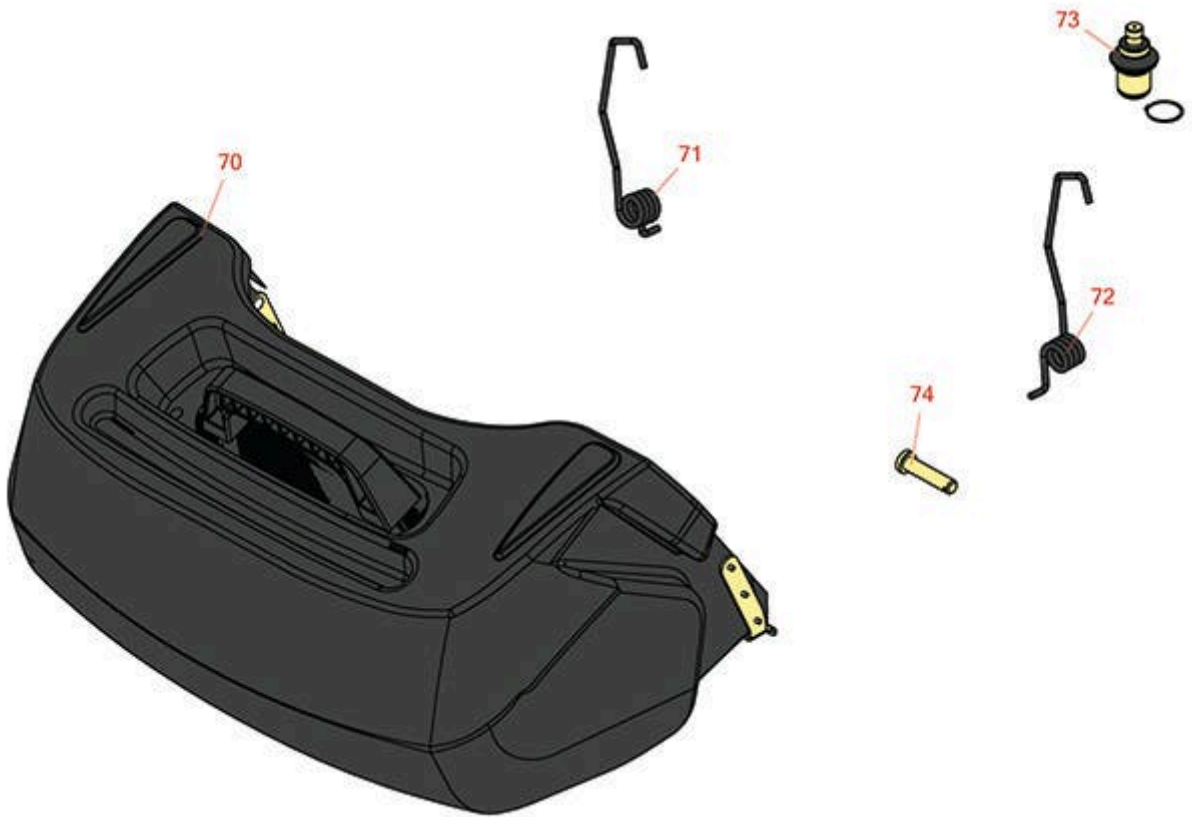

# Replaces Toro Greensmaster TriFlex

## 3320 Parts

Traction Unit - Model 04530

Grass Basket and Suspension

All original equipment manufacturers names and part numbers are used for identification purposes only, and we are in no way implying that our products are original equipment parts. Prices subject to change without notice.

## 3320 Parts

*Traction Unit - Model 04530*

*Grass Basket and Suspension*

Item No	R&R Part No.	OEM Part No.	Description	Qty Req	Order Quantity
---------	--------------	--------------	-------------	---------	----------------