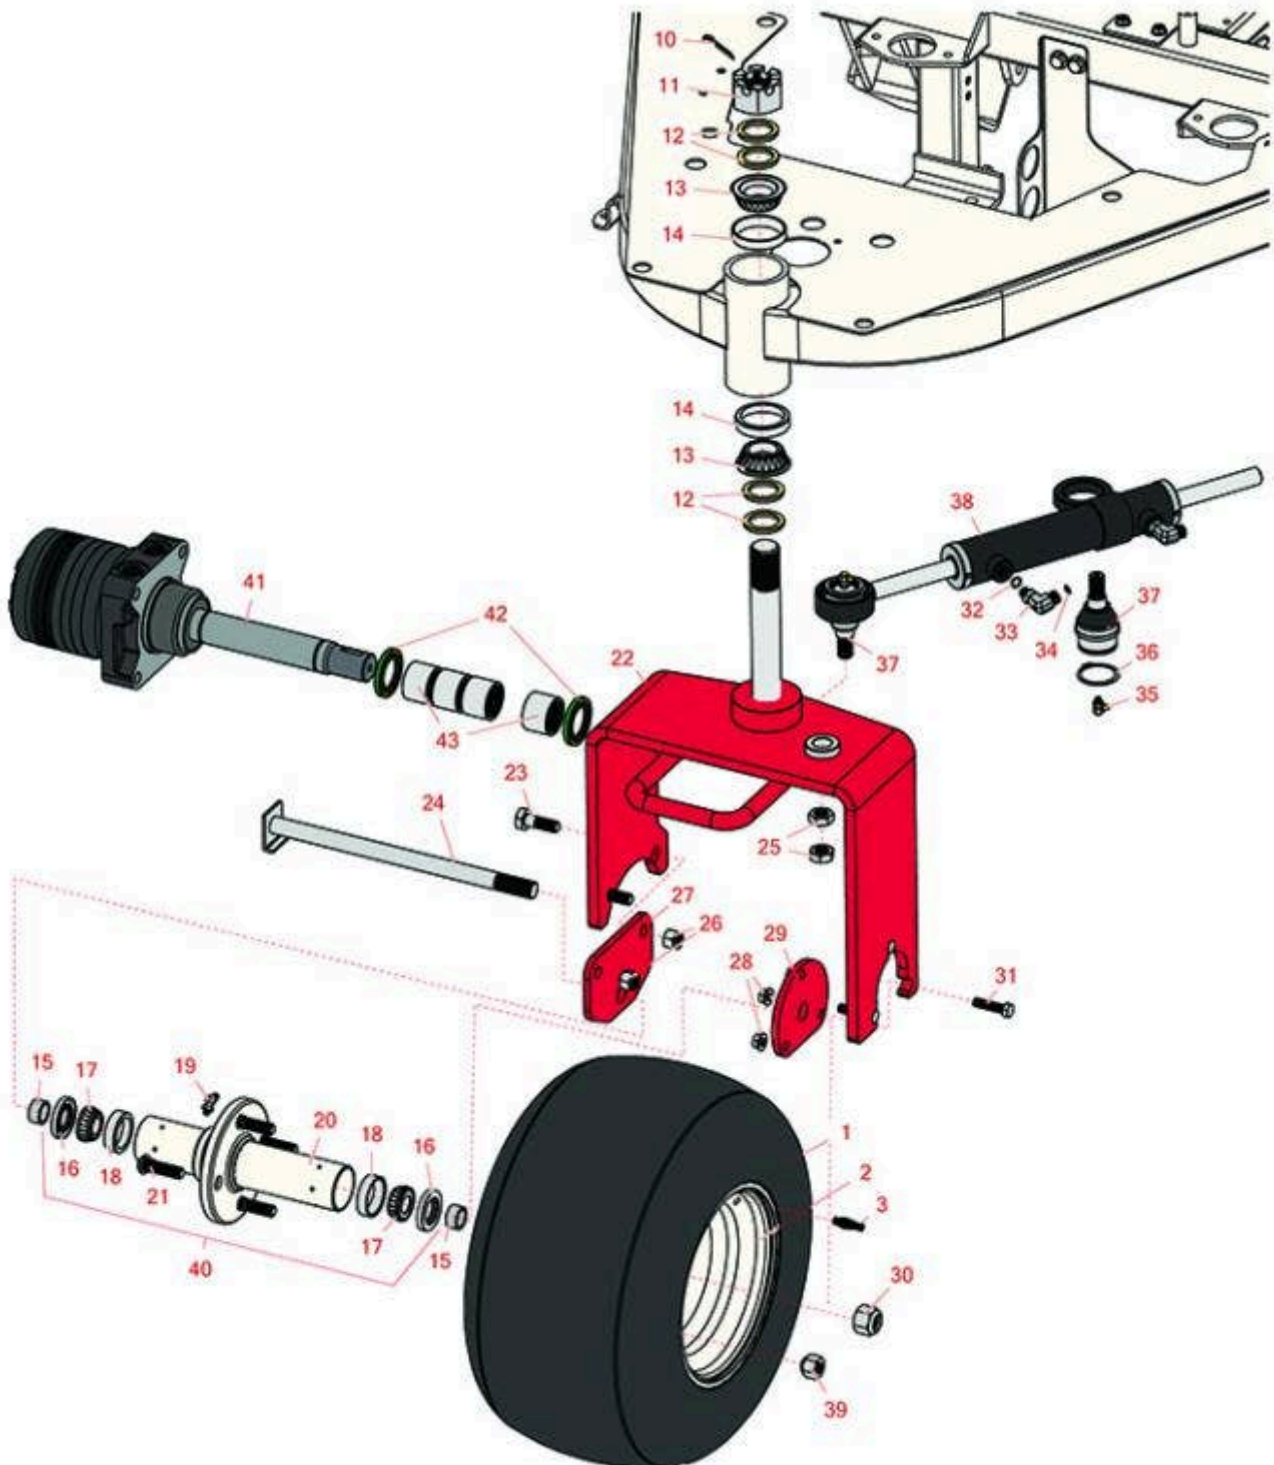

## Parts

*Traction Unit - Model 04383 & 04384*

*Rear Wheel*

All original equipment manufacturers names and part numbers are used for identification purposes only, and we are in no way implying that our products are original equipment parts. Prices subject to change without notice.

# Replaces Toro Greensmaster 3250-D Parts

Traction Unit - Model 04383 & 04384  
Rear Wheel

Item No	R&R Part No.	OEM Part No.	Description	Qty Req	Order Quantity
---------	--------------	--------------	-------------	---------	----------------

# Replaces Toro Greensmaster 3250-D Parts

Traction Unit - Model 04383 & 04384  
Rear Wheel

Item No	R&R Part No.	OEM Part No.	Description	Qty Req	Order Quantity
18	<b>R254-79</b>	01-103-0060, 01-103-0130, 1-633584, 252-106, 254-79, 32-7800, 32-9590	Cup - Bearing	2	
<i>Tech Note: Use R254-79M installation mandrel to properly install race.:</i>					
19	<b>R700414</b>	302-11, 302-19, 302-4, 32-8170	Zerk - Grease 1/4-28 45 Deg	1	
20	<b>R75-9440</b>	217-95, 75-9440	Hub - Rear Wheel - Incl Wheel Studs	1	
21	<b>R10-6830</b>	10-6830, 75-9440	Stud - Wheel 1/2-20 x 1 3/4	4	
22	<b>R112-9174-01</b>	112-9174-01	Fork-Castor	1	
<i>Tech Note: Fits Model 04383/2007-2011 - 04384/All:</i>					
23	<b>R400408</b>	01-150-0090, 01-178-0812, 20-87-AD, 20-87-AGD, 20-87-AGF, 3226-2, 325-6, 513376, 513378	Bolt - Hex HD 1/2-13 x 1-1/2	2	
24	<b>R70-8370</b>	70-8370	Bolt - Axle - Steering Fork	1	
25	<b>R443828</b>	01-191-1018, 3214, 3220-6, 443828, 915089P	Nut - 5/8-18 Hex	2	