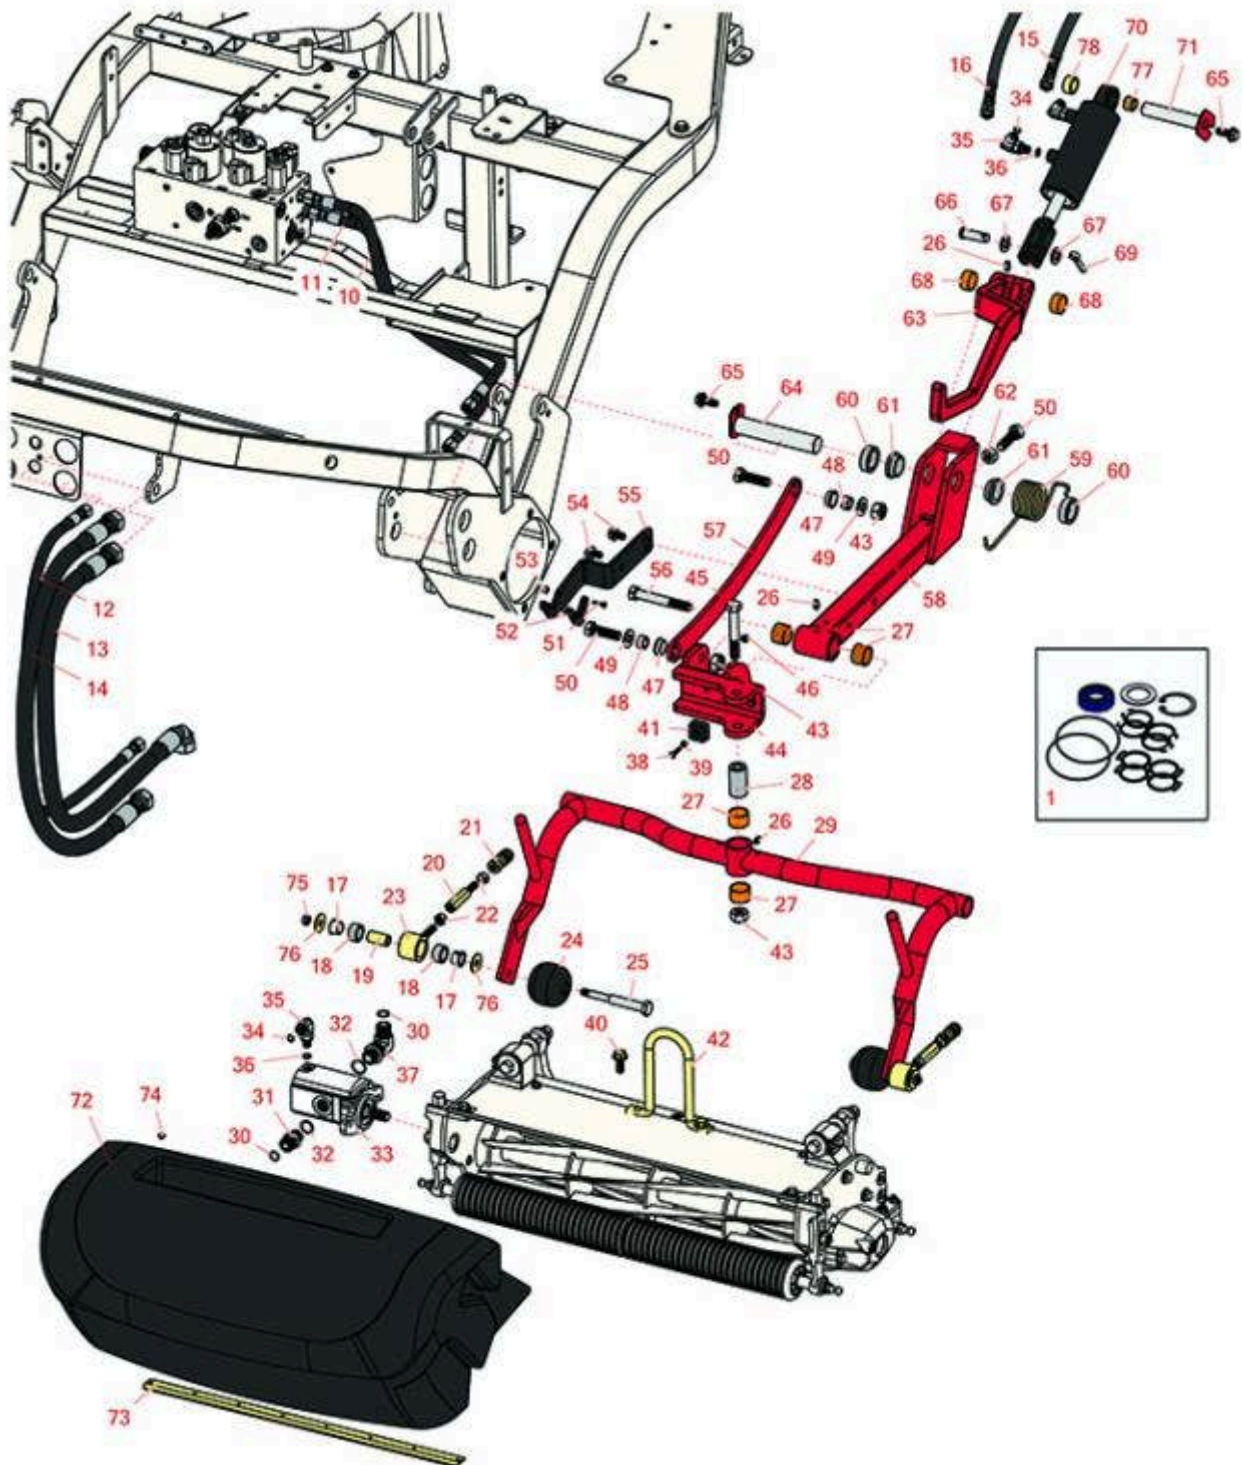

Replaces Toro Greensmaster 3250-D

Parts

Traction Unit - Model 04383 & 04384

Left Pull Frame

All original equipment manufacturers names and part numbers are used for identification purposes only, and we are in no way implying that our products are original equipment parts. Prices subject to change without notice.

Replaces Toro Greensmaster 3250-D Parts

Traction Unit - Model 04383 & 04384
Left Pull Frame

Item No	R&R Part No.	OEM Part No.	Description	Qty Req	Order Quantity
---------	--------------	--------------	-------------	---------	----------------

Tech Note: Ser# 260000001-311999999:

12	R94-1328	94-1328	Hydraulic Hose Assy - Rear Reel Motor	1	
----	-----------------	---------	---------------------------------------	---	--

Tech Note: Ser# 220000001-250999999: