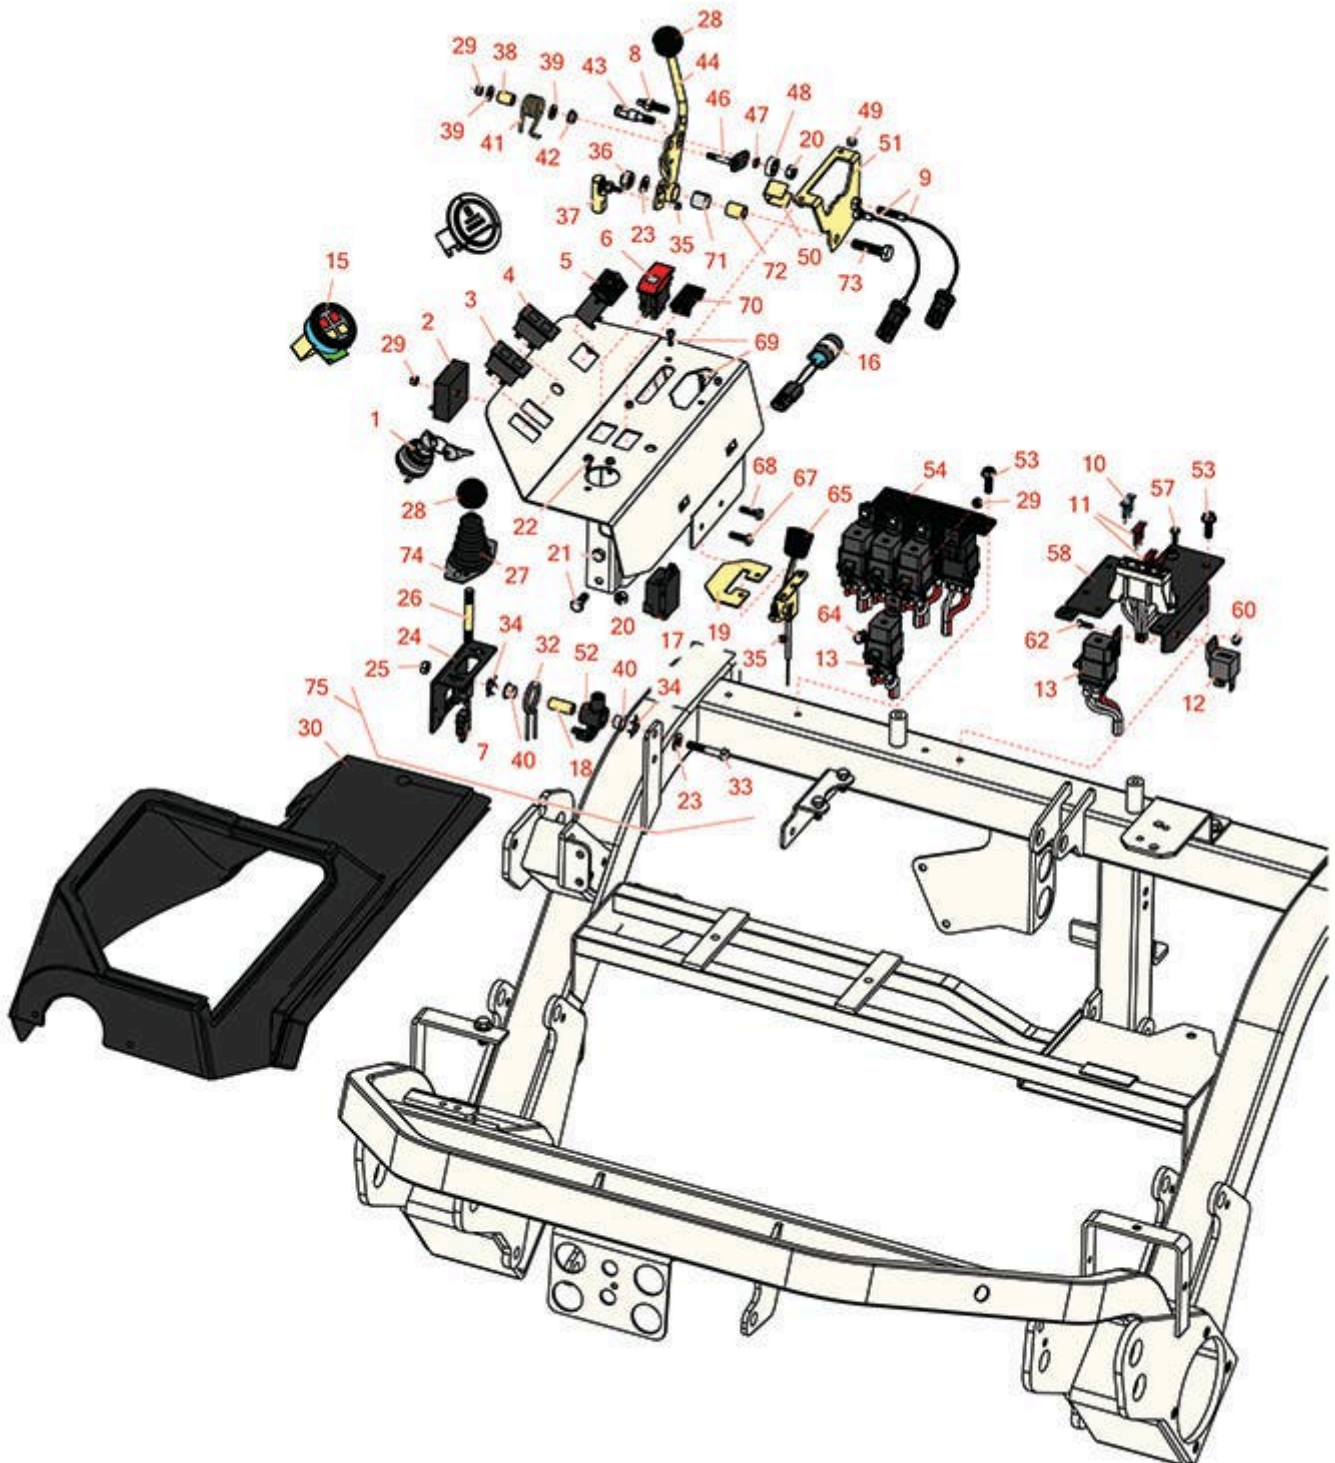

## Parts

*Traction Unit - Model 04383 & 04384*

*Control Panel*

All original equipment manufacturers names and part numbers are used for identification purposes only, and we are in no way implying that our products are original equipment parts. Prices subject to change without notice.

# Replaces Toro Greensmaster 3250-D Parts

Traction Unit - Model 04383 & 04384  
Control Panel

Item No	R&R Part No.	OEM Part No.	Description	Qty Req	Order Quantity
<b>Gauges and Controls</b>					
1	<b>R27-2360</b>	27-2360	Switch - Key 6 Lead 9/16 Mount	1	
1	<b>R343060</b>	218-412, 32-8380, 33-2010, 62-7770, 63-8360, 94-2618	Ignition - Key Set/2	1	
2	<b>R92-2538</b>	92-2538	Module- Delay Timer - 6 Sec	1	
3	<b>R100-8071</b>	100-8071	Lamp - Warning	1	
<i>Tech Note: Fits Model 04383/05-11 &amp; 04384:</i>					
4	<b>R100-8070</b>	100-8070	Lamp - Warning	1	
<i>Tech Note: Fits Model 04383/05-11 &amp; 04384:</i>					
5	<b>R1-513374</b>	1-513374	Hour Meter	1	
6	<b>R100-8072</b>	100-8072	Switch	1	
7	<b>R108-6496</b>	108-6496	Micro Switch w/Boot	2	
<i>Tech Note: Fits Model 04383/2006-2011 &amp; 04384:</i>					
8	<b>R93-2056</b>	93-2056	Actuator - Switch	1	
<i>Tech Note: Fits Model 04383:</i>					
8	<b>R120-5348</b>	120-5348	Actuator - Switch	1	
<i>Tech Note: Fits Model 04384:</i>					
9	<b>R112-0278</b>	112-0278, 93-2055	Switch - Reed	2	
10	<b>R150812</b>	109102, 109355, 150812, 218-581	Fuse - 15 Amp	1	