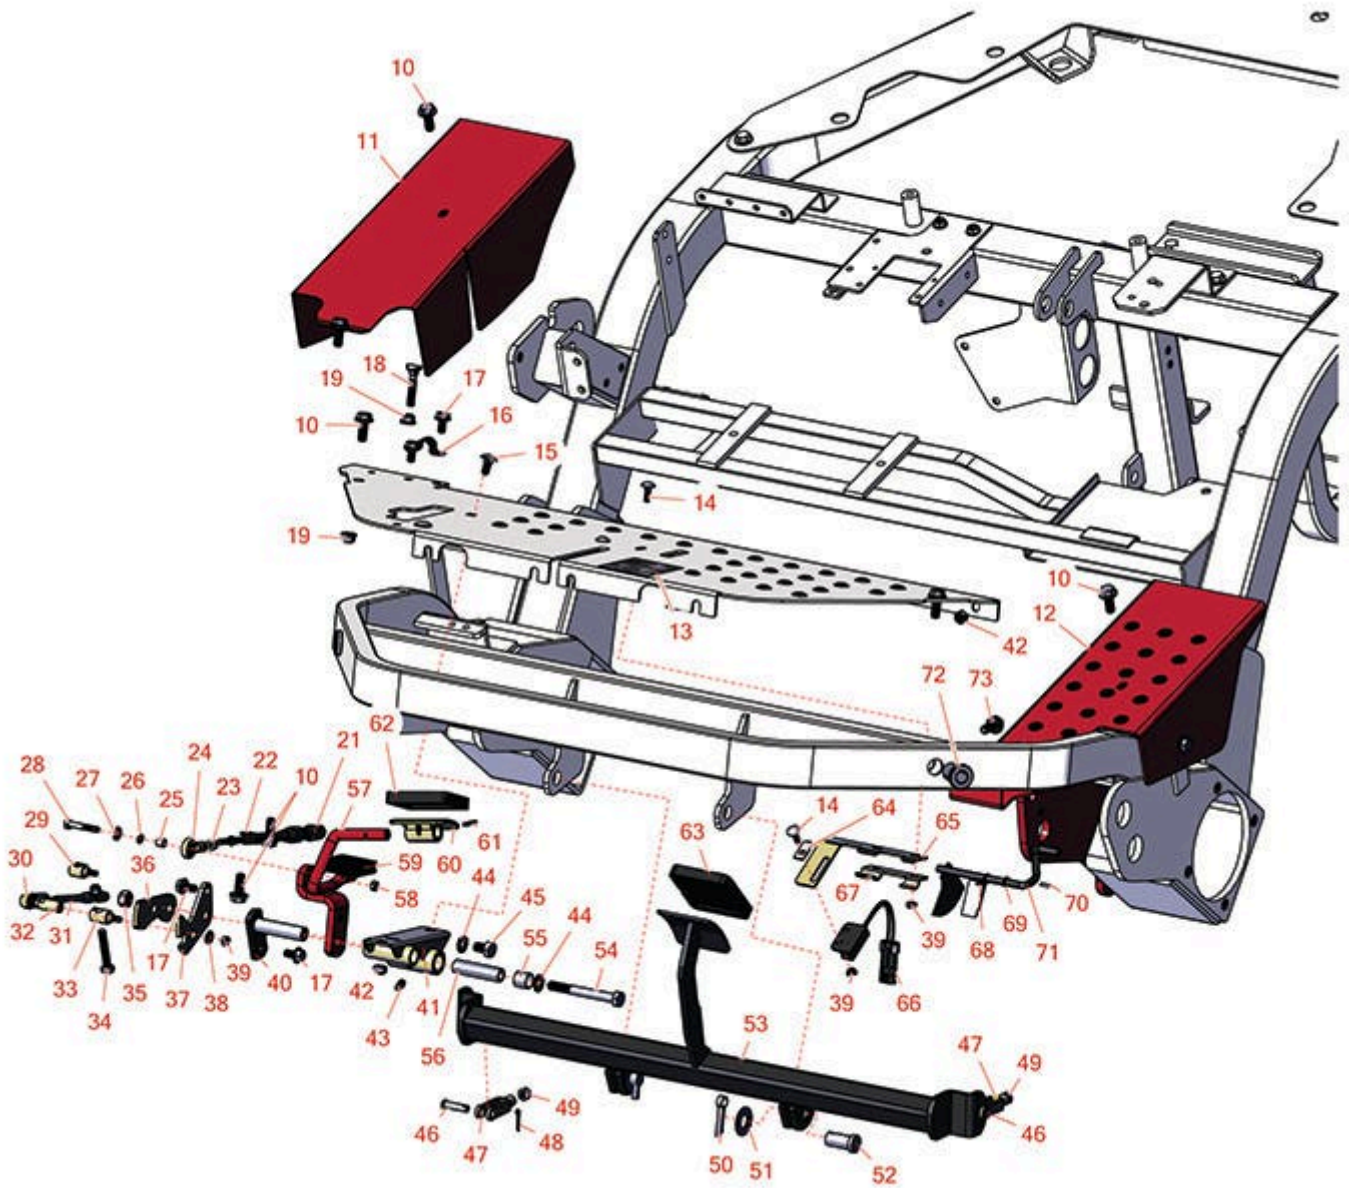

# Replaces Toro Greensmaster 3250-D Parts

*Traction Unit - Model 04383 & 04384  
Brake Pedal & Traction Control*

All original equipment manufacturers names and part numbers are used for identification purposes only, and we are in no way implying that our products are original equipment parts. Prices subject to change without notice.

# Replaces Toro Greensmaster 3250-D Parts

Traction Unit - Model 04383 & 04384  
Brake Pedal & Traction Control

Item No	R&R Part No.	OEM Part No.	Description	Qty Req	Order Quantity
10	<b>R32144-14</b>	32104-32, 32104-49, 32144-14	Bolt - Hex Washer 5/16-18 x 5/8	13	
11	<b>R93-2072-01</b>	93-2072, 93-2072-01	Shield - Wheel - RH	1	
12	<b>R93-2073-01</b>	93-2073, 93-2073-01	Shield - Wheel - LH	1	
13	<b>R93-8062</b>	93-8062	Decal - Parking Brake	1	
14	<b>R33123-016</b>	33123-016, 33123-020	Bolt - Carriage M6 x 20	3	
<i>Tech Note: Fits Model 04383:</i>					
14	<b>R3229-11</b>	3229-11, 3229-22, 518304	Bolt - Carriage 1/4-20 x 5/8	3	
<i>Tech Note: Fits Model 04384:</i>					
15	<b>R33124-020</b>	33124-020	Bolt - Carriage M8-1.25 x 20 CL8	2	
<i>Tech Note: Fits Model 04383:</i>					
15	<b>R3230-2</b>	01-173-0508, 25-25-AGD, 3230-16, 3230-2, 513624, 513633, 513635, 900038P	Bolt - Carriage	2	
<i>Tech Note: Fits Model 04384:</i>					
16	<b>R93-2092</b>	93-2092	Clamp - Cable	1	